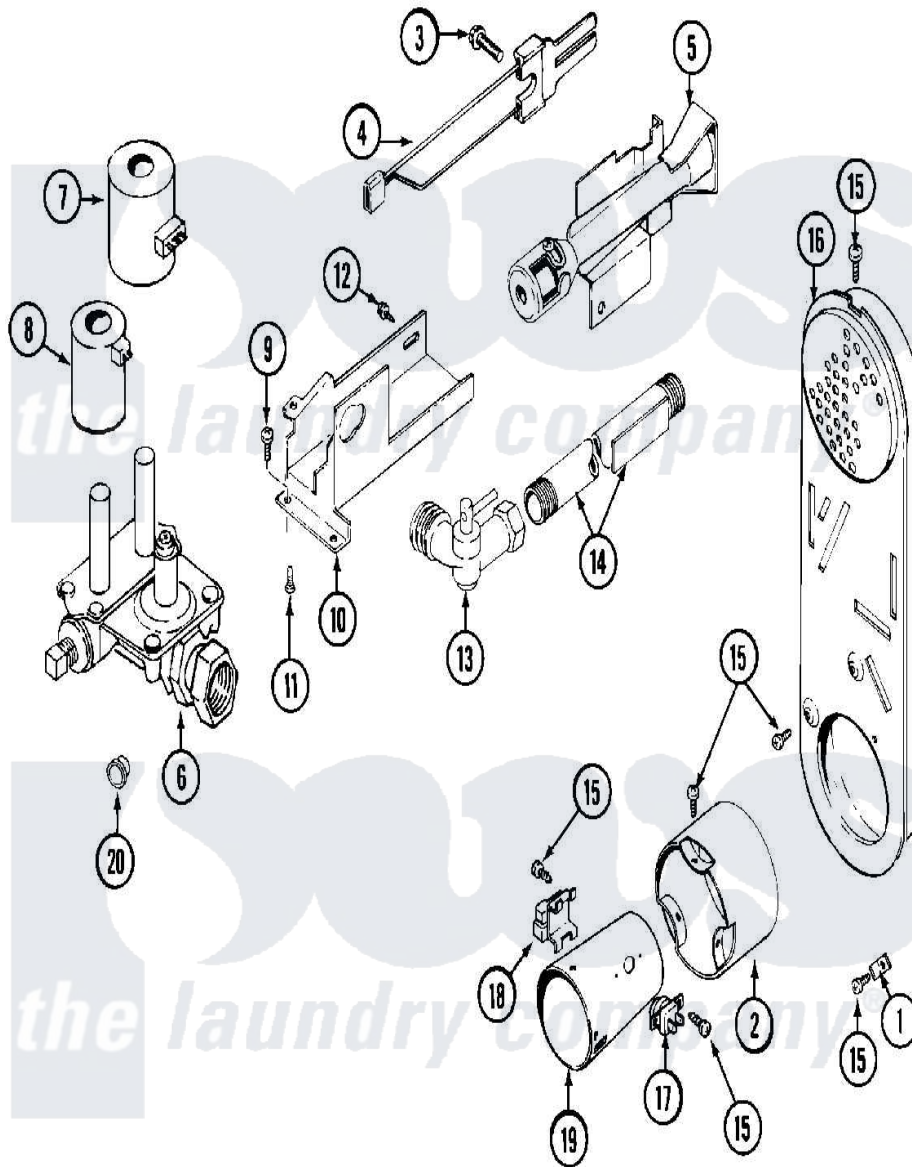

Maytag MDG12PSAGW 06 - GAS VALVE

Maytag [Commercial Maytag MDG12PSAGW Dryer Parts](#) Parts Diagram 06 - GAS VALVE
 Click on the part number to view part

Item	Original Part Number	Replaced By	Status	Part Description
001	Y312890			Retainer, Heater Chamber
002	Y303841			Cone, Extension
003	304971			Screw Note: Screw, Igniter
004	304970	4391996		Ignitor
005	33001247	33002793		Burner Assembly
006	307927			Valve, Gas
"	33001847	307927		Valve, Gas
007	Y307931			Coil, Holding And Booster
008	307930			Coil, Secondary
009	Y313561			Screw---NA
010	314566			Gas Control Bracket
011	Y313559			Screw
012	314082	90767		Screw, 8A X 3/8 HeX Washer Head Tapping
"	314568	Y313559		Screw
013	33001842	3406051		Elbow Union Assembly
"	Y303349			Angle Shut-Off, Gas Valve

014	Y303383	33001735		Pipe And Bracket Assembly Series 18 Not Needed Use Vavle
015	211294	90767		Screw, 8A X 3/8 HeX Washer Head Tapping
016	Y308504		Not Available	INLET DUCT ASSEMBLY
017	303395			Thermostat, Hi-Limit
018	Y303377	338906		Radiant, Sensor
019	Y308548			Combustion Cone Assembly
020	33001693			Cap, Gas Pipe