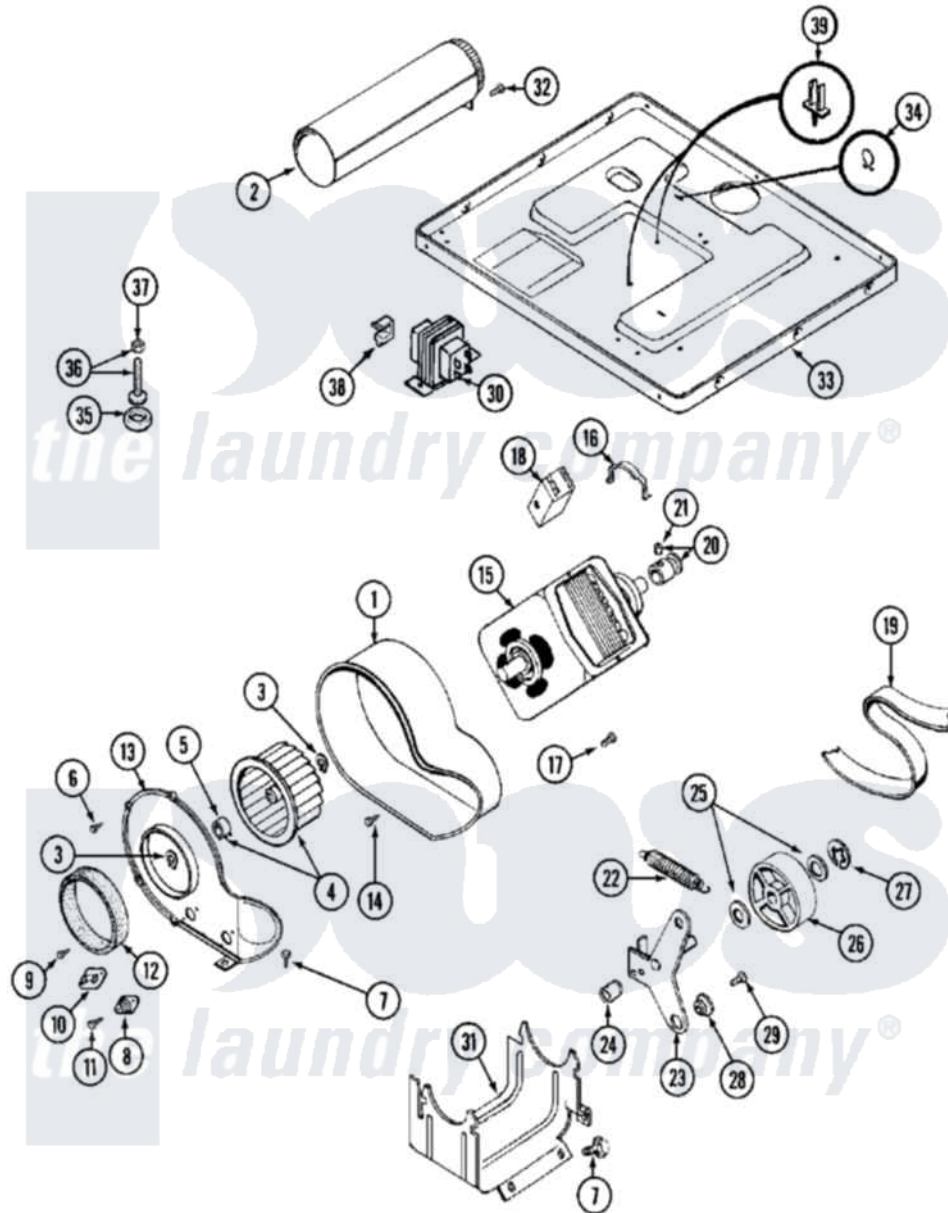

# Maytag MDG12PSAGW 07 - MOTOR DRIVE

Maytag Commercial Maytag MDG12PSAGW Dryer Parts Parts Diagram 07 - MOTOR DRIVE  
 Click on the part number to view part

Item	Original Part Number	Replaced By	Status	Part Description
001	<a href="#">Y312893</a>			Housing, Blower
002	<a href="#">Y303442</a>			EXHAUST DUCT ASSEMBLY
003	410233	<a href="#">9703438</a>		Ring-Retrn
004	<a href="#">Y303836</a>			Blower Wheel Assembly And Clamp
005	<a href="#">312967</a>			Clamp, Blower Housing
006	Y312961	<a href="#">W10116751</a>		Screw
007	<a href="#">Y313561</a>			Screw----NA
008	<a href="#">303392</a>			Thermostat, Cycling
"	<a href="#">306056</a>			Thermistor Temp. Control Part Not Used Mde/G26pc Only.
"	315122		Not Available	COVER, THERMOSTAT PART NOT USED (MDE ONLY)
"	Y303391	<a href="#">33303391</a>		Thermostat, Cycling
"	Y310632	<a href="#">1163839</a>		Screw
009	<a href="#">211294</a>	<a href="#">90767</a>		Screw, 8A X 3/8 HeX Washer Head Tapping