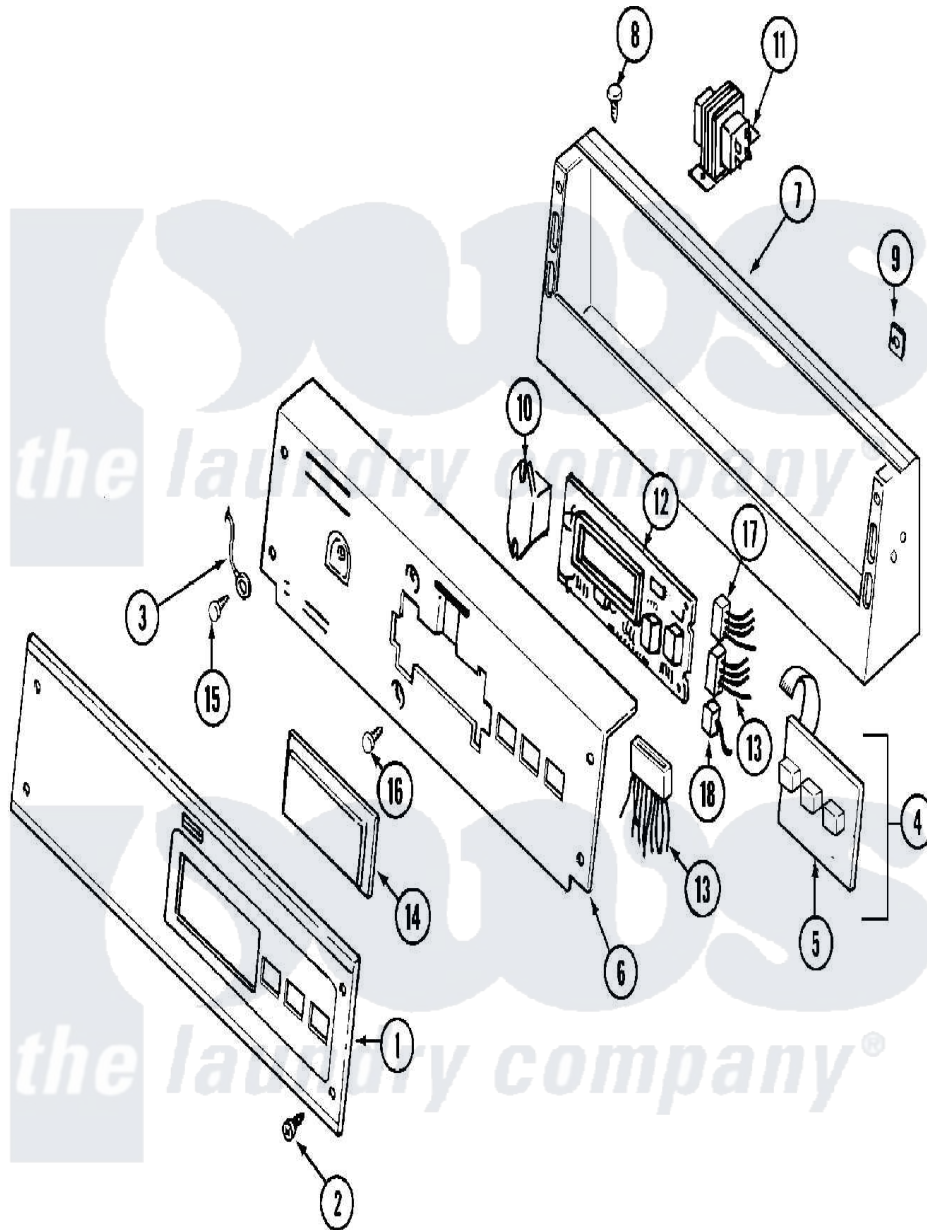

Maytag MDG12PSBAW 01 - CONTROL PANEL

Maytag [Commercial Maytag MDG12PSBAW Dryer Parts](#) Parts Diagram 01 - CONTROL PANEL
 Click on the part number to view part

Item	Original Part Number	Replaced By	Status	Part Description
001	33001737			Panel, Control
002	215506			Screw, Control Panel Overlay
003	22001959			Wire, Ground
004	215527	W10140652		Screw, 6-20 X 1/2
"	306694			Backup Plate With Switch
005	215517	W10131113		Push Button
006	33001736		Not Available	PLATE, BACK-UP (WHT)
007	NLA		Not Available	CONSOLE (WHT)
008	212276	W10116760		Screw
009	215003			Fastener, Panel And Bracket
010	206824	W10133335		Relay, Motor
"	Y313559			Screw
011	211294	90767		Screw, 8A X 3/8 HeX Washer Head Tapping
"	22001960			Transformer
012	33001204			Stand-Off, Ccontrol Board
"	33001738	W10130081		Control Board

"	912077		Locknut, Reader Harness
013	314531		Connector, Edgeboard
"	33001743	33001879	Wire Harness, Main
"	33001879		Wire Harness, Main
"	NLA	Not Available	WIRE HARNESS, MAIN
014	22001962	W10131114	Cover, Display
015	211252		Screw, Ground Wire
016	215526		Screw, Circuit Board
017	22001965		Optic Switch Assembly
"	NLA	Not Available	CONNECTOR, EDGEBOARD- ---NA
018	22001361		Connector, Edgeboard
"	22001966		Harness, Sensor Switch