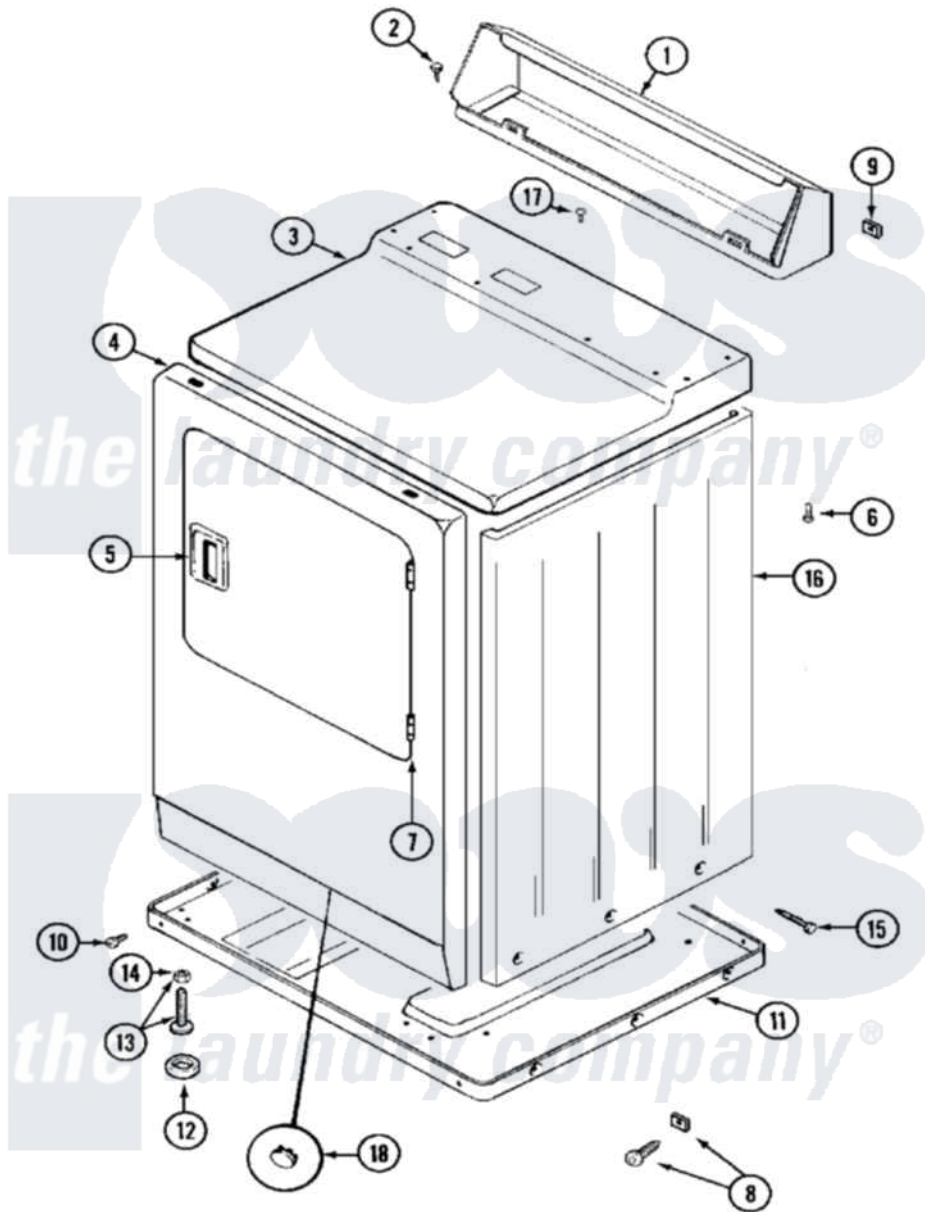

Maytag MDG12PSBAW 03 - CABINET-FRONT

Maytag [Commercial Maytag MDG12PSBAW Dryer Parts](#) Parts Diagram 03 - CABINET-FRONT
 Click on the part number to view part

Item	Original Part Number	Replaced By	Status	Part Description
001	NLA		Not Available	CONSOLE (WHT)
002	212276	W10116760		Screw
003	33001740			Cover, Top
004	33001486	98008544		Screw
"	NLA		Not Available	PANEL, FRONT (WHT)---NA
005	33001241			Handle, Door
006	214354			Screw, Top Cover To Cabnt.
007	33001230			Hinge, Door
008	22001496			Front Panel Fastener And Screw
009	215075			Fastener, Control Panel To Console
010	Y313561			Screw---NA
"	Y310632	1163839		Screw
011	Y303361		Not Available	BASE ASSY. (UPPER & LOWER)
012	Y314137			Foot, Rubber

013	Y305086		Adjustable Leg And Nut
014	Y052740	62739	Nut, Lock
015	213007		Xfor Cabinet See Cabinet, Back
016	NLA		Not Available
017	210186	3370225	CABINET (WHT) Screw
018	33001614		Not Available PLUG, FRONT PANEL (WHT)