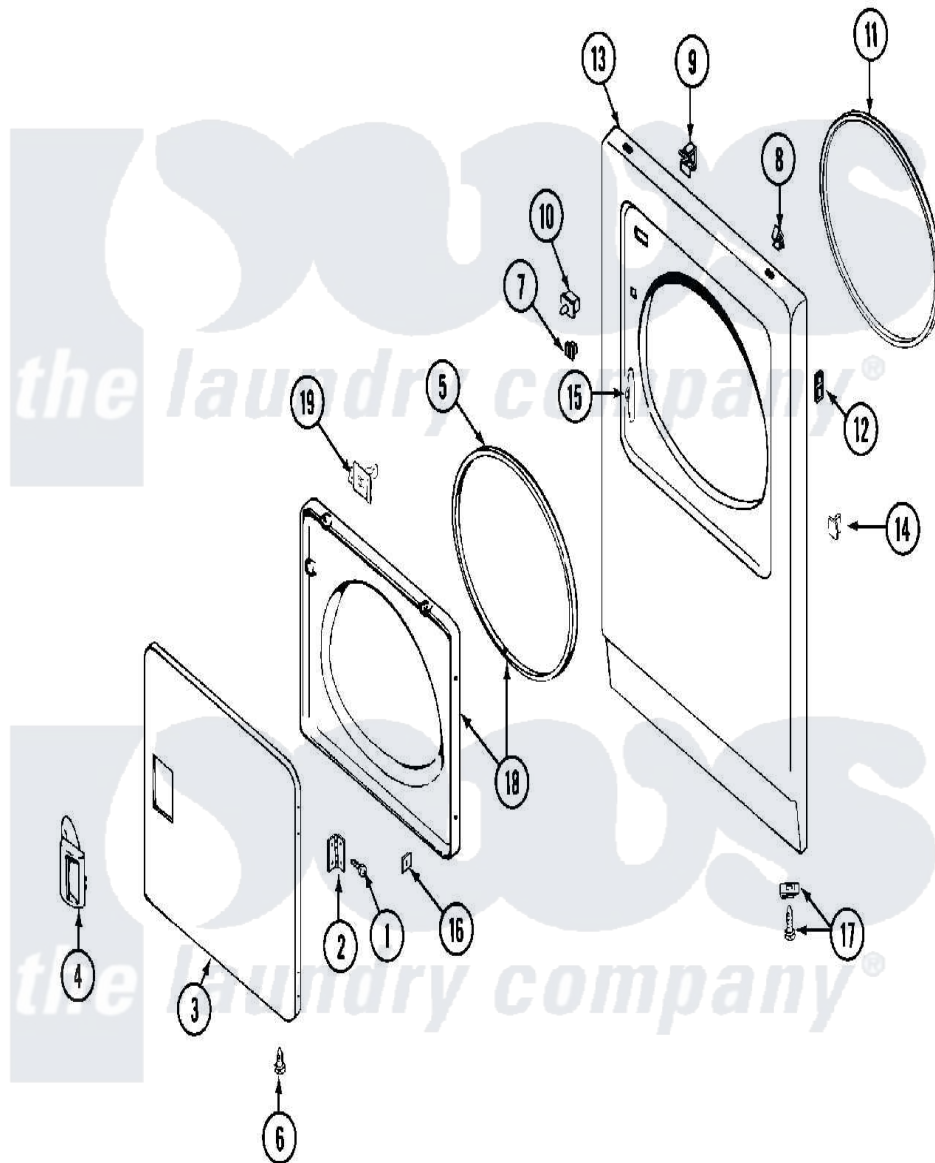

Maytag MDG12PSBAW 04 - DOOR

Maytag [Commercial Maytag MDG12PSBAW Dryer Parts](#) Parts Diagram 04 - DOOR
 Click on the part number to view part

Item	Original Part Number	Replaced By	Status	Part Description
001	Y314062			Screw, Door Hinge And Panel
002	33001230			Hinge, Door
003	33001240			Door
004	33001241			Handle, Door
005	33001131			Seal, Door
006	33001132	33002342		Plug, Sifht Hole
007	Y304578	LA-1003		Door Catch Kit
008	22001650			Fastener, Spring
009	Y310376			Clip, Door Switch Harness
010	33001509	W10169313		Switch-Dor
011	314937			Seal, Front Panel
012	NLA		Not Available	SPEEDNUT, HINGE SCREW
"	NLA		Not Available	SCREW, PLASTIC
013	33001486	98008544		Screw
"	NLA		Not Available	PANEL, FRONT (WHT)---NA
014	NLA		Not Available	PLUG, DOOR CATCH

015	33001175		Cover, Hinge Hole
016	Y313910		Clip, Door Liner To Outer Panel
017	22001496		Front Panel Fastener And Screw
018	33001243	Not Available	PANEL, INNER DOOR (W/SEAL)
019	314944	33001305	Strike, Door
"	33001305		Strike, Door