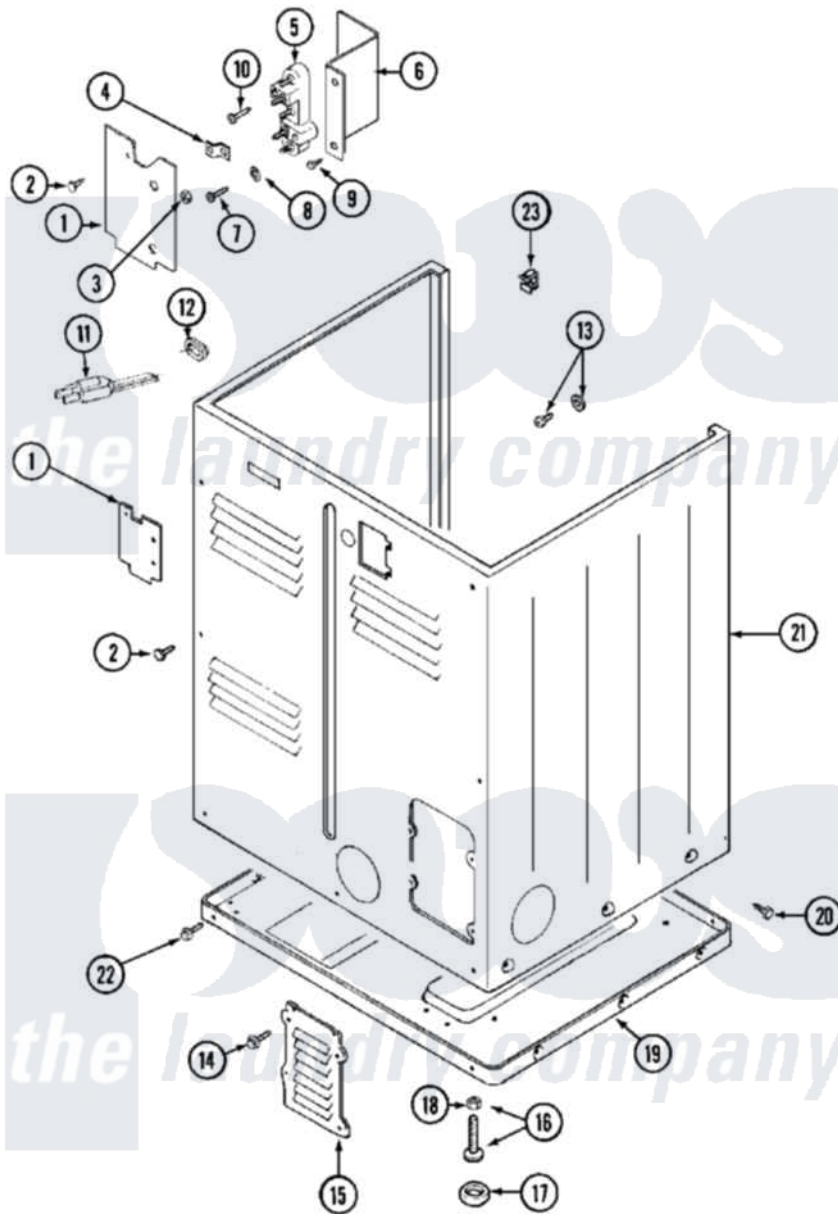

Maytag MDG12PSBAW 05 - CABINET-REAR

Maytag [Commercial Maytag MDG12PSBAW Dryer Parts](#) Parts Diagram 05 - CABINET-REAR
 Click on the part number to view part

Item	Original Part Number	Replaced By	Status	Part Description
001	Y312905		Not Available	COVER, TERMINAL
002	Y313561			Screw----NA
003	311484	112432		Nut
004	Y312184			Strap, Grounding
005	33001244			Block, Terminal
006	Y312904			Bracket, Terminal Block
007	Y312209	W10001200		Screw
008	Y311270			Washer, Terminal Block
009	Y310632	1163839		Screw
010	NLA		Not Available	SCREW, GROUND STRAP
011	22001178	22003062		Cord, Power
"	305168	33002916		Power Cord, Canadian 240V
"	33001425			Locknut, Eared For Canadian
012	211881			Grommet, Cord Part Not Used- Gas Models Only
013	NLA		Not Available	SCREW & WASHER ASSY.
014	216423	3370225		Screw

015	Y312951		Not Available	ACCESS COVER, BACK
016	Y305086			Adjustable Leg And Nut
017	Y314137			Foot, Rubber
018	Y052740	62739		Nut, Lock
019	Y303361		Not Available	BASE ASSY. (UPPER & LOWER)
020	213007			Xfor Cabinet See Cabinet, Back
021	NLA		Not Available	CABINET (WHT)
022	Y313561			Screw---NA
"	Y310632	1163839		Screw
023	Y310376			Clip, Door Switch Harness