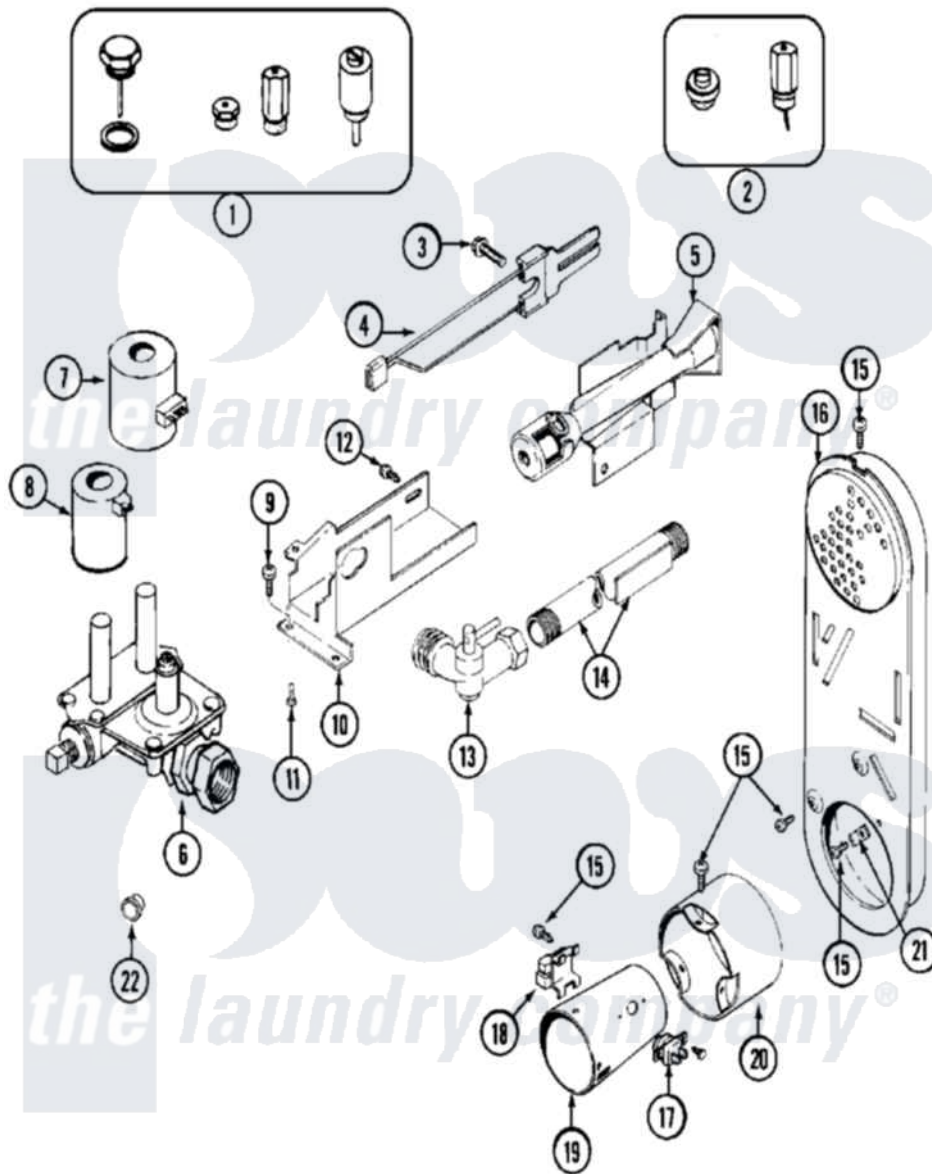

# Maytag MDG12PSBAW 07 - GAS VALVE

Maytag [Commercial Maytag MDG12PSBAW Dryer Parts](#) Parts Diagram 07 - GAS VALVE  
 Click on the part number to view part

Item	Original Part Number	Replaced By	Status	Part Description
001	Y308378	<a href="#">W10402145</a>		LP Gas Con
002	Y308377		Not Available	CONVERSION KIT (LP TO NATURAL)
003	<a href="#">304971</a>			Screw Note: Screw, Igniter
004	304970	<a href="#">4391996</a>		Ignitor
005	33001247	<a href="#">33002793</a>		Burner Assembly
006	<a href="#">308345</a>			Valve, Gas
007	<a href="#">306106</a>			Coil, Holding And Booster-W
008	306105	<a href="#">694540</a>		Coil, 60 Hz
009	<a href="#">Y313561</a>			Screw----NA
010	<a href="#">314566</a>			Gas Control Bracket
011	<a href="#">Y313559</a>			Screw
012	314082	<a href="#">90767</a>		Screw, 8A X 3/8 HeX Washer Head Tapping
"	314568	<a href="#">Y313559</a>		Screw
013	33001842	<a href="#">3406051</a>		Elbow Union Assembly
"	<a href="#">Y303349</a>			Angle Shut-Off, Gas Valve

014	Y303383	<a href="#">33001735</a>	Pipe And Bracket Assembly Series 18 Not Needed Use Vavle
015	<a href="#">211294</a>	<a href="#">90767</a>	Screw, 8A X 3/8 HeX Washer Head Tapping
016	Y308504	Not Available	INLET DUCT ASSEMBLY
017	<a href="#">303395</a>		Thermostat, Hi-Limit
"	<a href="#">305169</a>		Thermostat, Hi-Limit Gas
018	Y303377	<a href="#">338906</a>	Radiant, Sensor
019	<a href="#">Y308548</a>		Combustion Cone Assembly
020	<a href="#">Y303841</a>		Cone, Extension
021	<a href="#">Y312890</a>		Retainer, Heater Chamber
022	<a href="#">33001693</a>		Cap, Gas Pipe