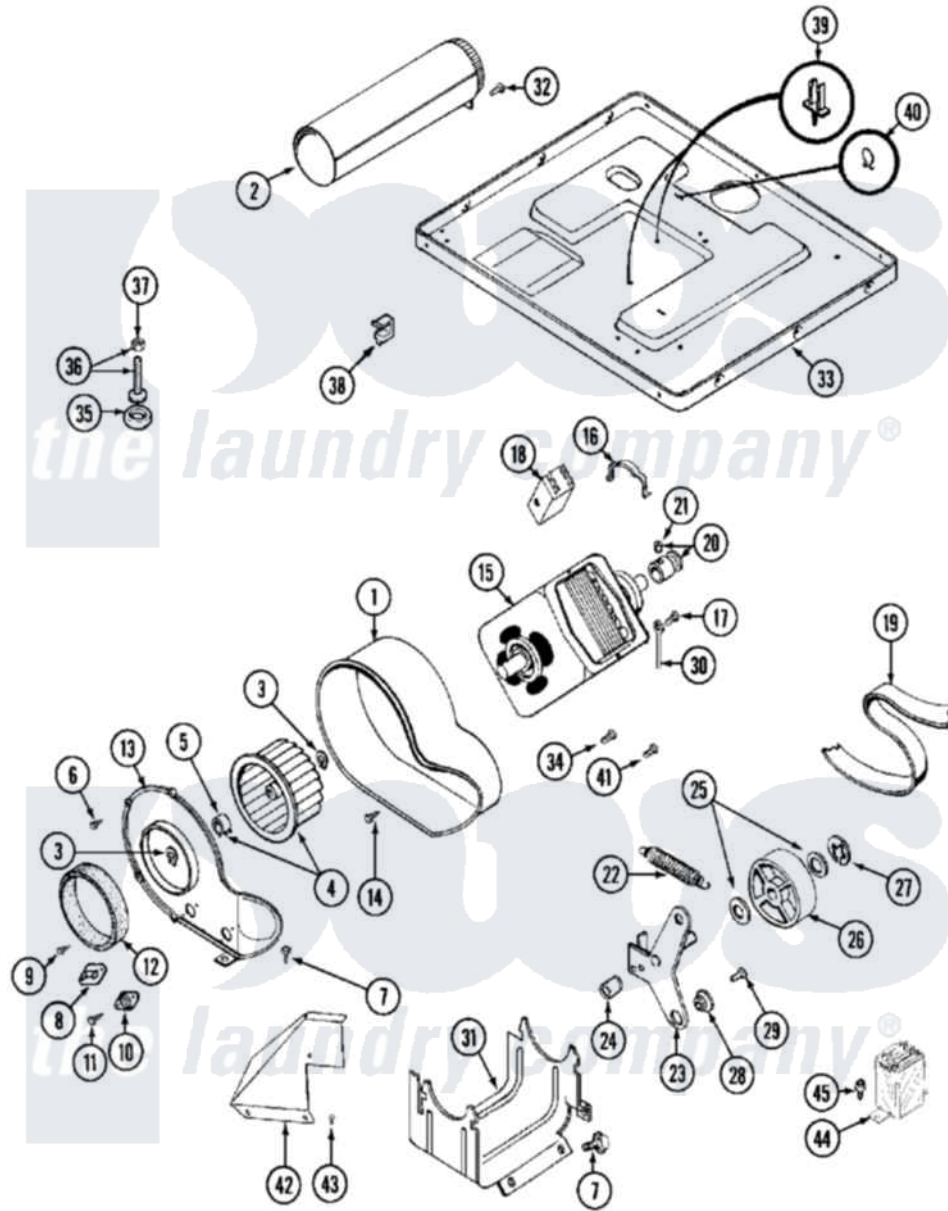

Maytag MDG12PSBAW 08 - MOTOR DRIVE

Maytag [Commercial Maytag MDG12PSBAW Dryer Parts](#) Parts Diagram 08 - MOTOR DRIVE
 Click on the part number to view part

Item	Original Part Number	Replaced By	Status	Part Description
001	Y312893			Housing, Blower
002	Y303442			EXHAUST DUCT ASSEMBLY
003	410233	9703438		Ring-Retrn
004	Y303836			Blower Wheel Assembly And Clamp
005	312967			Clamp, Blower Housing
006	Y312961	W10116751		Screw
007	Y313561			Screw---NA
008	303392			Thermostat, Cycling
"	Y303391	33303391		Thermostat, Cycling
009	211294	90767		Screw, 8A X 3/8 HeX Washer Head Tapping
010	306604			Cut-Off, Thermal Part Not Used
011	NLA		Not Available	SCREW, THERMAL CUT-OFF
012	Y312901			Seal, Housing Cover
013	314778		Not Available	COVER, BLOWER HOUSING