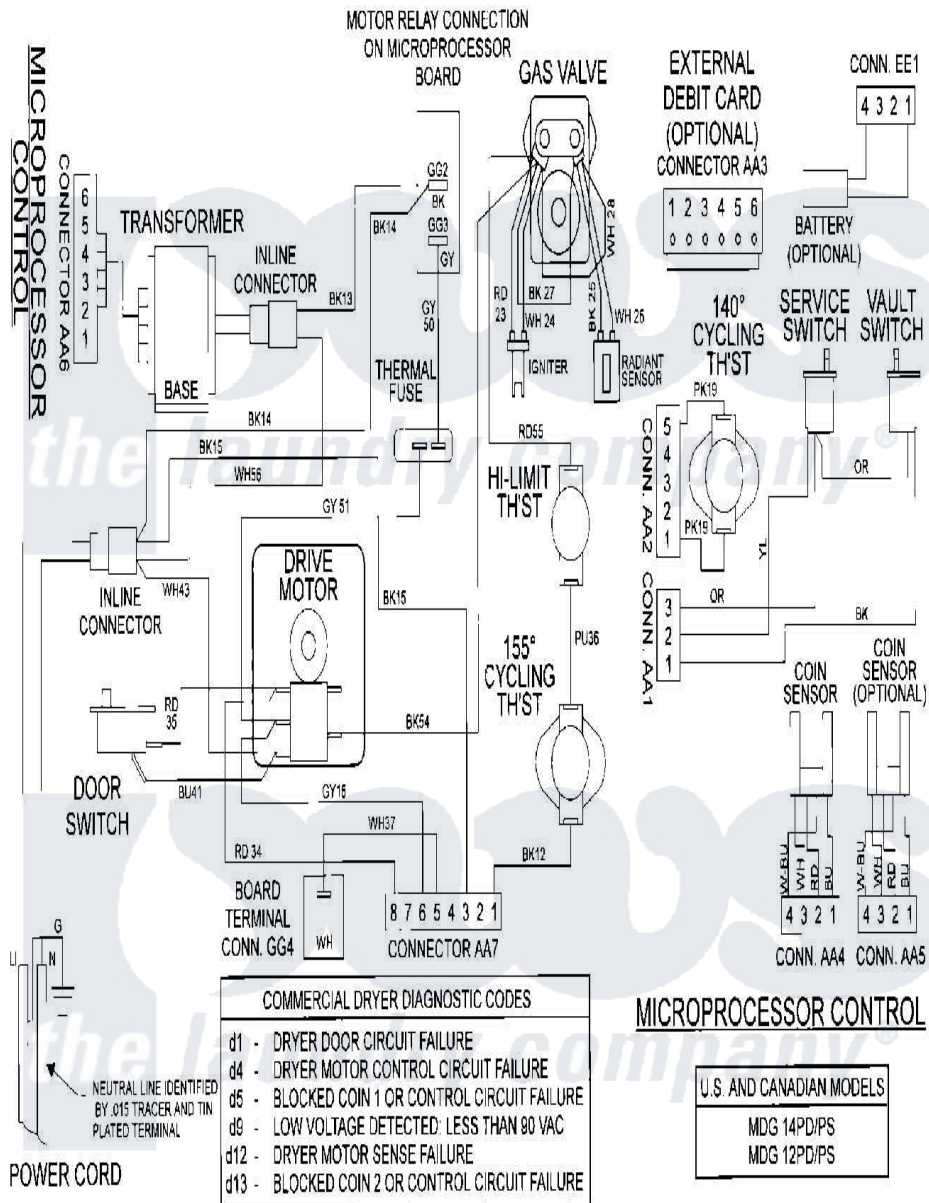

Maytag MDG12PSBAW 09 - WIRING INFORMATION

Maytag [Commercial Maytag MDG12PSBAW Dryer Parts](#) Parts Diagram 09 - WIRING INFORMATION
Click on the part number to view part

Item	Original Part Number	Replaced By	Status	Part Description
001	NLA		Not Available	WIRING INFORMATION