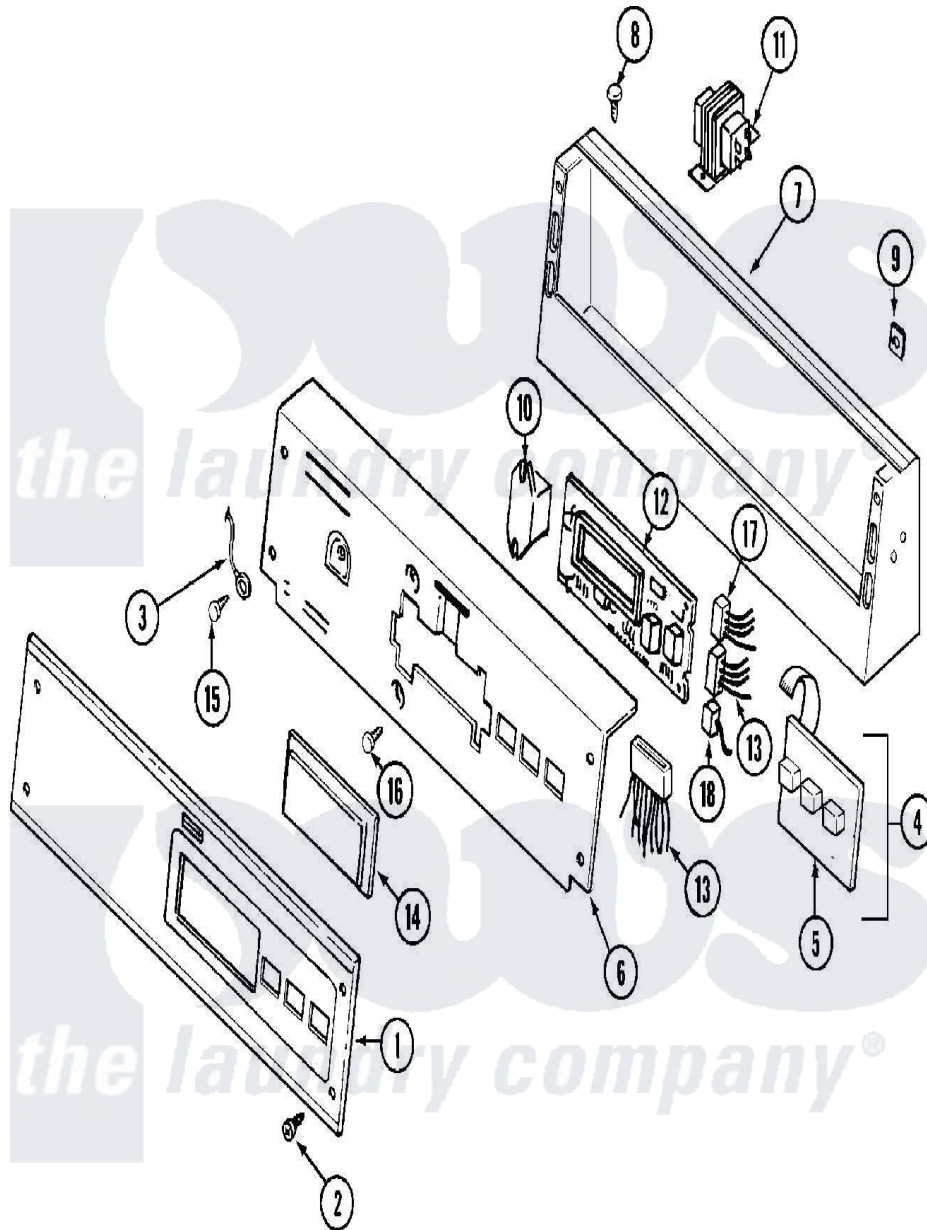

Maytag MDG12PSBBW 01 - CONTROL PANEL

Maytag [Commercial Maytag MDG12PSBBW Dryer Parts](#) Parts Diagram 01 - CONTROL PANEL
 Click on the part number to view part

Item	Original Part Number	Replaced By	Status	Part Description
001	33001737			Panel, Control
002	215506			Screw, Control Panel Overlay
003	22001959			Wire, Ground
004	215527	W10140652		Screw, 6-20 X 1/2
"	306694			Backup Plate With Switch
005	215517	W10131113		Push Button
006	33001736		Not Available	PLATE, BACK-UP (WHT)
007	NLA		Not Available	CONSOLE (WHT)
008	212276	W10116760		Screw
009	215003			Fastener, Panel And Bracket
010	206824	W10133335		Relay, Motor
"	Y313559			Screw
011	211294	90767		Screw, 8A X 3/8 HeX Washer Head Tapping
"	22001960			Transformer
012	33001204			Stand-Off, Ccontrol Board
"	33001738	W10130081		Control Board

"	912077		Locknut, Reader Harness
013	314531		Connector, Edgeboard
"	33001743	33001879	Wire Harness, Main
"	33001879		Wire Harness, Main
"	NLA	Not Available	WIRE HARNESS, MAIN
014	22001962	W10131114	Cover, Display
015	211252		Screw, Ground Wire
016	215526		Screw, Circuit Board
017	22001965		Optic Switch Assembly
"	NLA	Not Available	CONNECTOR, EDGEBOARD- ---NA
018	22001361		Connector, Edgeboard
"	22001966		Harness, Sensor Switch