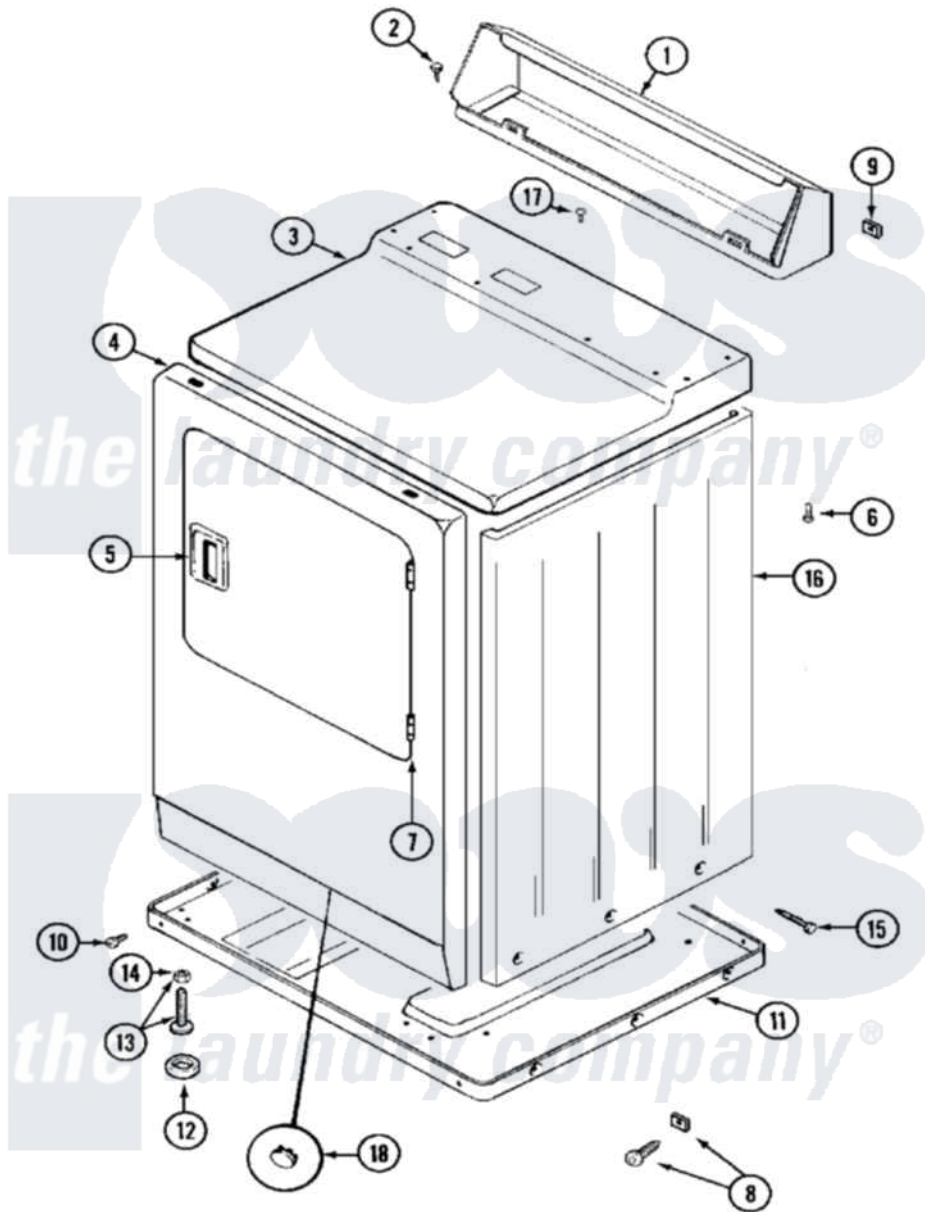

Maytag MDG12PSBBW 03 - CABINET-FRONT

Maytag Commercial Maytag MDG12PSBBW Dryer Parts Parts Diagram 03 - CABINET-FRONT
 Click on the part number to view part

Item	Original Part Number	Replaced By	Status	Part Description
001	NLA		Not Available	CONSOLE (WHT)
002	212276	W10116760		Screw
003	33001740			Cover, Top
004	33001486	98008544		Screw
"	NLA		Not Available	PANEL, FRONT (WHT)---NA
005	33001241			Handle, Door
006	214354			Screw, Top Cover To Cabnt.
007	33001230			Hinge, Door
008	22001496			Front Panel Fastener And Screw
009	215075			Fastener, Control Panel To Console
010	Y313561			Screw---NA
"	Y310632	1163839		Screw
011	Y303361		Not Available	BASE ASSY. (UPPER & LOWER)
012	Y314137			Foot, Rubber

013	Y305086		Adjustable Leg And Nut
014	Y052740	62739	Nut, Lock
015	213007		Xfor Cabinet See Cabinet, Back
016	NLA		Not Available
017	210186	3370225	CABINET (WHT) Screw
018	33001614		Not Available PLUG, FRONT PANEL (WHT)