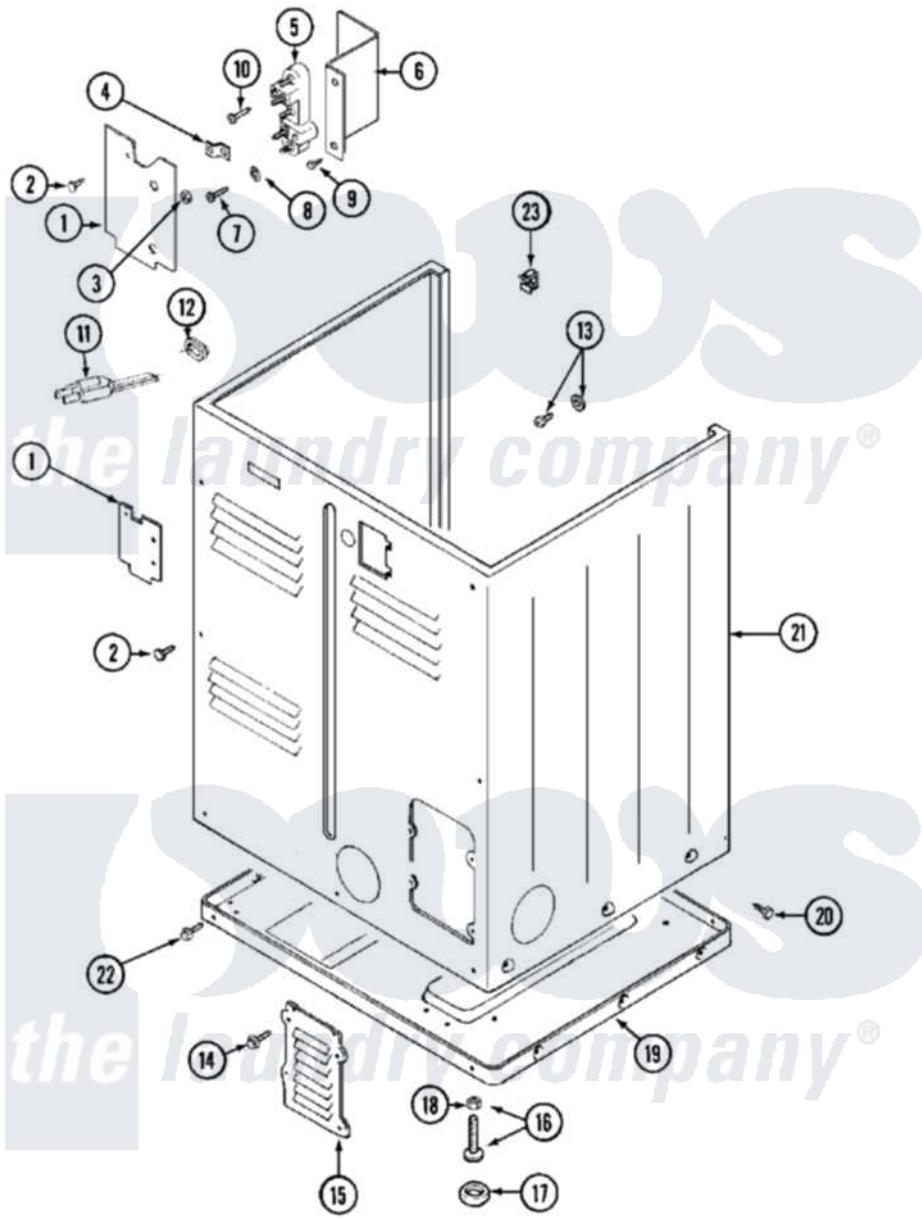

Maytag MDG12PSBBW 05 - CABINET-REAR

Maytag [Commercial Maytag MDG12PSBBW Dryer Parts](#) Parts Diagram 05 - CABINET-REAR
 Click on the part number to view part

Item	Original Part Number	Replaced By	Status	Part Description
001	Y312905		Not Available	COVER, TERMINAL
002	Y313561			Screw----NA
003	311484	112432		Nut
004	Y312184			Strap, Grounding
005	33001244			Block, Terminal
006	Y312904			Bracket, Terminal Block
007	Y312209	W10001200		Screw
008	Y311270			Washer, Terminal Block
009	Y310632	1163839		Screw
010	NLA		Not Available	SCREW, GROUND STRAP
011	22001178	22003062		Cord, Power
"	305168	33002916		Power Cord, Canadian 240V
"	33001425			Locknut, Eared For Canadian
012	211881			Grommet, Cord Part Not Used- Gas Models Only
013	NLA		Not Available	SCREW & WASHER ASSY.
014	216423	3370225		Screw

015	Y312951		Not Available	ACCESS COVER, BACK
016	Y305086			Adjustable Leg And Nut
017	Y314137			Foot, Rubber
018	Y052740	62739		Nut, Lock
019	Y303361		Not Available	BASE ASSY. (UPPER & LOWER)
020	213007			Xfor Cabinet See Cabinet, Back
021	NLA		Not Available	CABINET (WHT)
022	Y313561			Screw---NA
"	Y310632	1163839		Screw
023	Y310376			Clip, Door Switch Harness