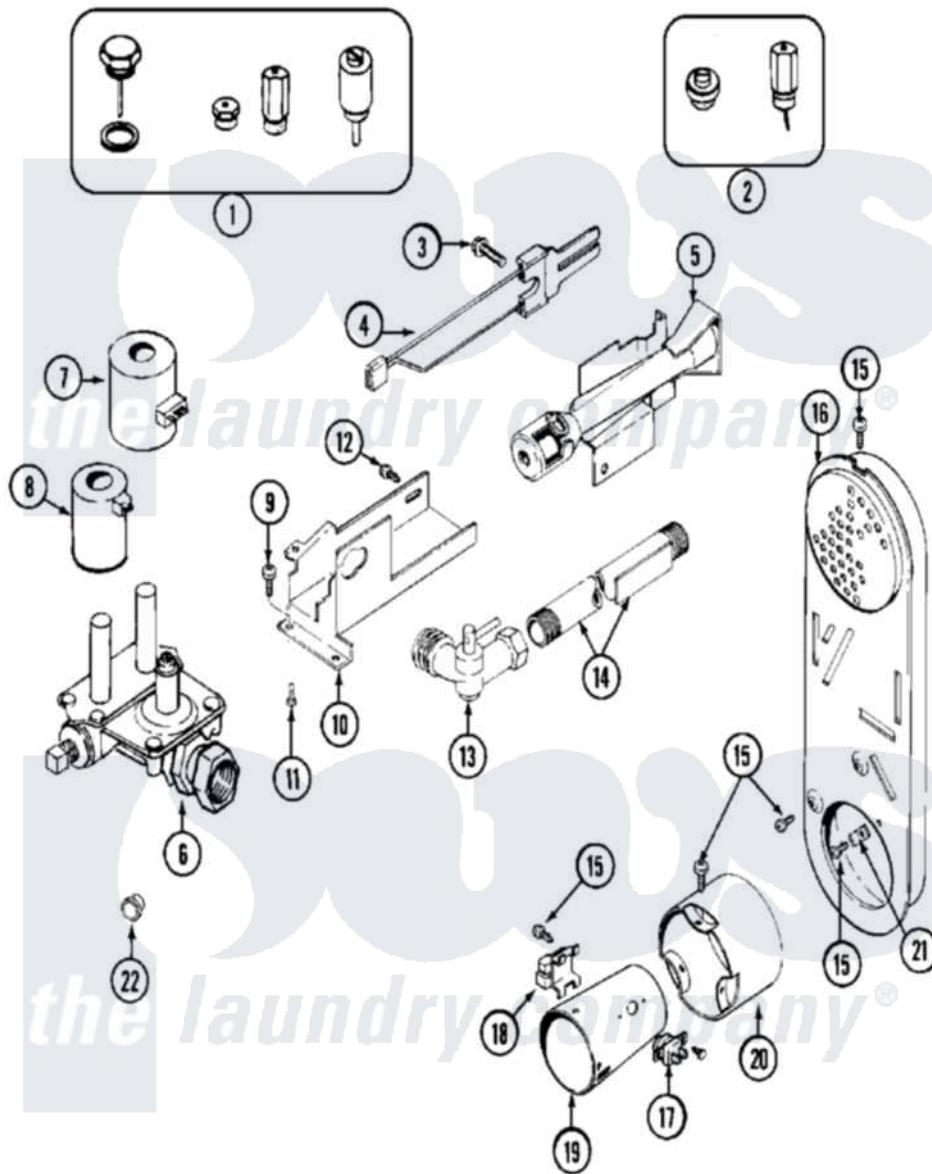

Maytag MDG12PSBBW 07 - GAS VALVE

Maytag [Commercial Maytag MDG12PSBBW Dryer Parts](#) Parts Diagram 07 - GAS VALVE
 Click on the part number to view part

Item	Original Part Number	Replaced By	Status	Part Description
001	Y308378	W10402145		LP Gas Con
002	Y308377		Not Available	CONVERSION KIT (LP TO NATURAL)
003	304971			Screw Note: Screw, Igniter
004	304970	4391996		Ignitor
005	33001247	33002793		Burner Assembly
006	308345			Valve, Gas
007	306106			Coil, Holding And Booster-W
008	306105	694540		Coil, 60 Hz
009	Y313561			Screw----NA
010	314566			Gas Control Bracket
011	Y313559			Screw
012	314082	90767		Screw, 8A X 3/8 HeX Washer Head Tapping
"	314568	Y313559		Screw
013	33001842	3406051		Elbow Union Assembly
"	Y303349			Angle Shut-Off, Gas Valve

014	Y303383	33001735	Pipe And Bracket Assembly Series 18 Not Needed Use Vavle
015	211294	90767	Screw, 8A X 3/8 HeX Washer Head Tapping
016	Y308504	Not Available	INLET DUCT ASSEMBLY
017	303395		Thermostat, Hi-Limit
"	305169		Thermostat, Hi-Limit Gas
018	Y303377	338906	Radiant, Sensor
019	Y308548		Combustion Cone Assembly
020	Y303841		Cone, Extension
021	Y312890		Retainer, Heater Chamber
022	33001693		Cap, Gas Pipe