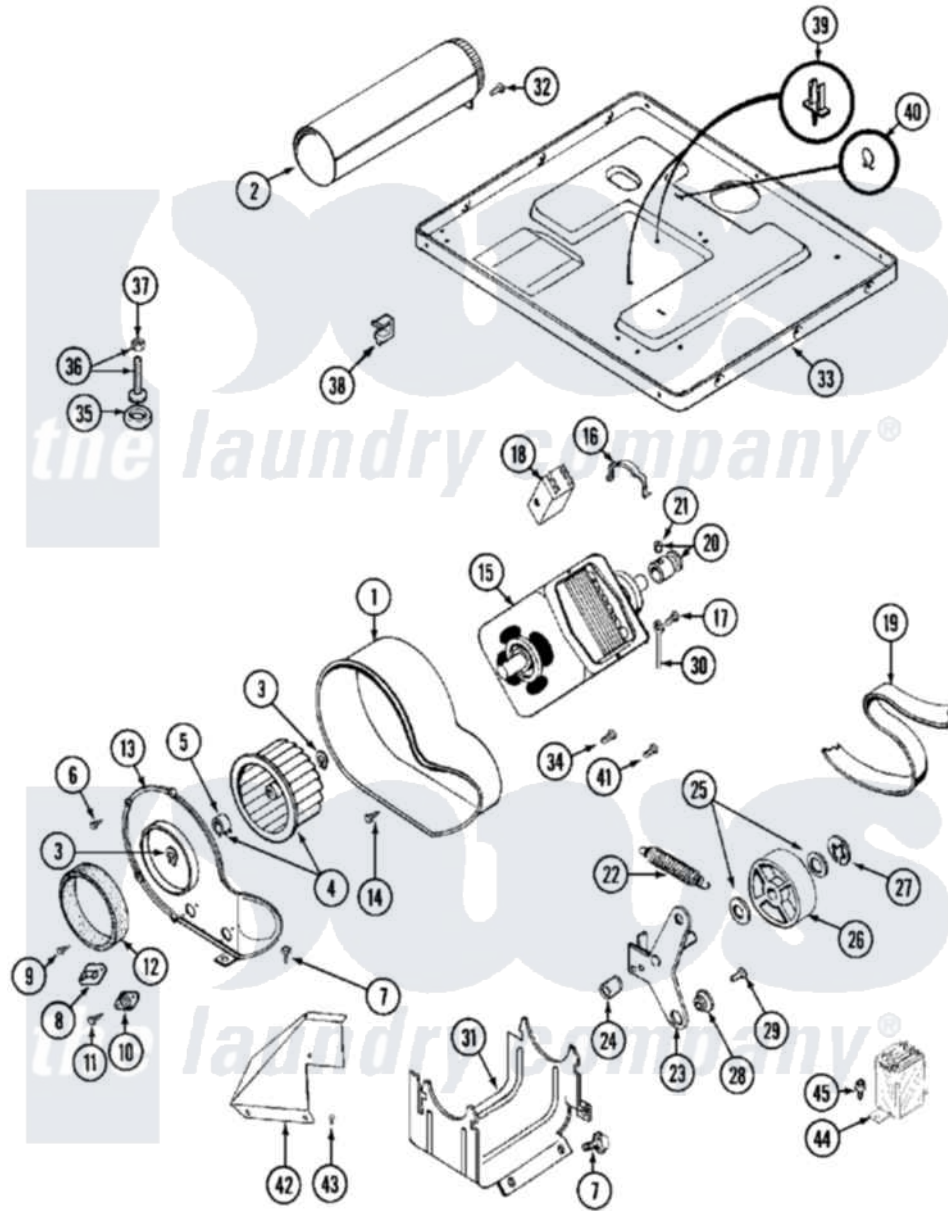

Maytag MDG12PSBBW 08 - MOTOR DRIVE

Maytag [Commercial Maytag MDG12PSBBW Dryer Parts](#) Parts Diagram 08 - MOTOR DRIVE
 Click on the part number to view part

Item	Original Part Number	Replaced By	Status	Part Description
001	Y312893			Housing, Blower
002	Y303442			EXHAUST DUCT ASSEMBLY
003	410233	9703438		Ring-Retrn
004	Y303836			Blower Wheel Assembly And Clamp
005	312967			Clamp, Blower Housing
006	Y312961	W10116751		Screw
007	Y313561			Screw---NA
008	303392			Thermostat, Cycling
"	Y303391	33303391		Thermostat, Cycling
009	211294	90767		Screw, 8A X 3/8 HeX Washer Head Tapping
010	306604			Cut-Off, Thermal Part Not Used
011	NLA		Not Available	SCREW, THERMAL CUT-OFF
012	Y312901			Seal, Housing Cover
013	314778		Not Available	COVER, BLOWER HOUSING