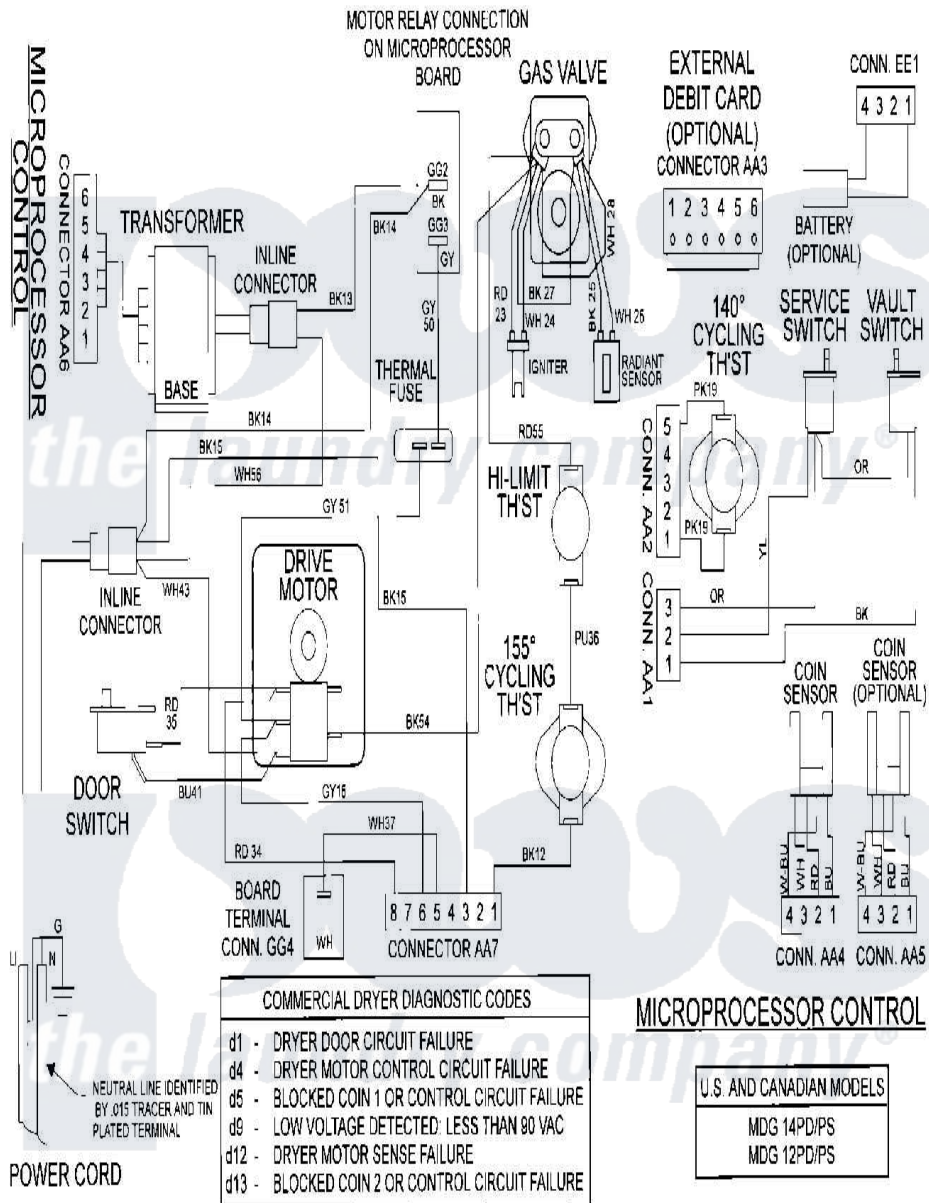

# Maytag MDG12PSBBW 09 - WIRING INFORMATION

Maytag [Commercial Maytag MDG12PSBBW Dryer Parts](#) Parts Diagram 09 - WIRING INFORMATION  
 Click on the part number to view part

Item	Original Part Number	Replaced By	Status	Part Description
001	NLA		Not Available	WIRING INFORMATION