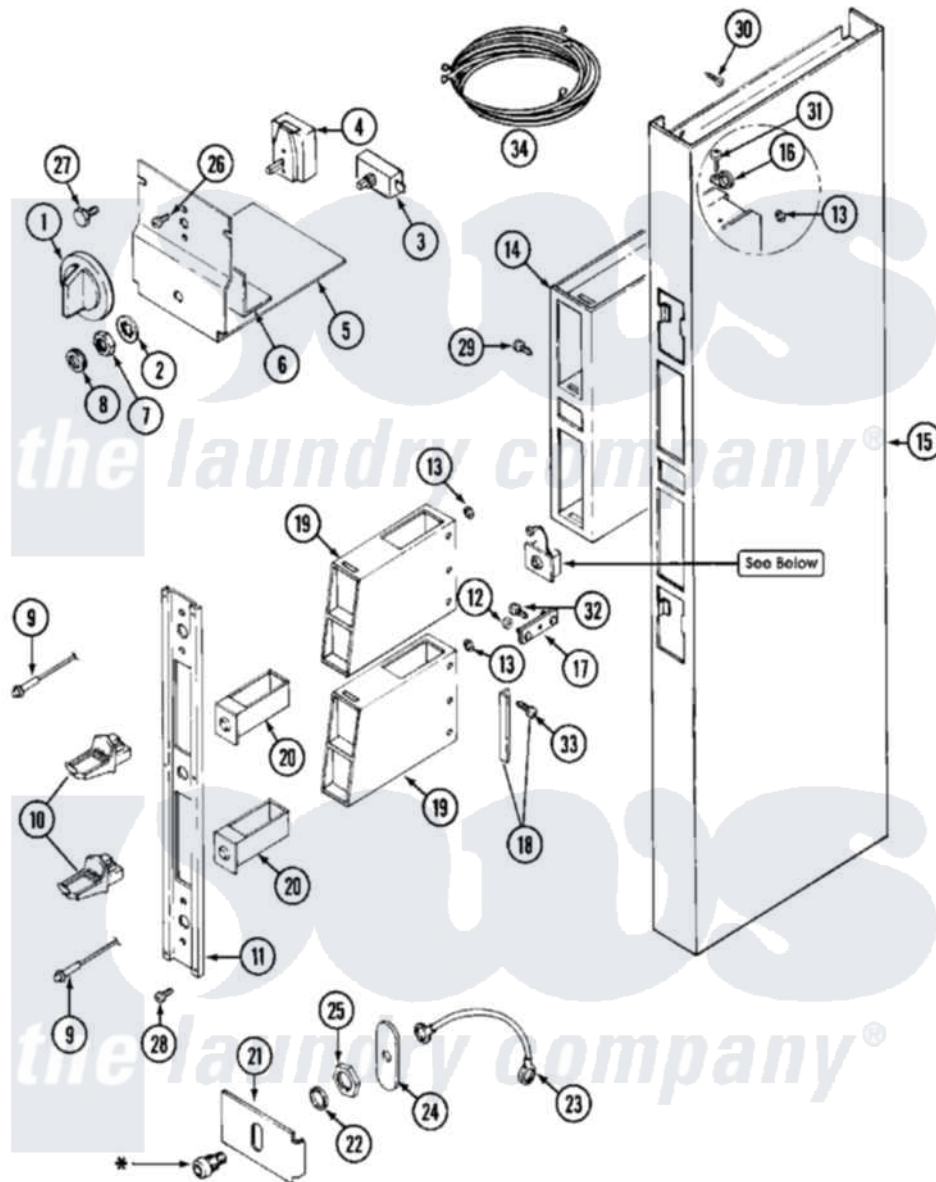

Maytag MDG13CSAAL 01 - CONTROL CENTER SHROUD

*** Contact your Commercial Distributor For Security Items.**

Maytag [Commercial Maytag MDG13CSAAL Dryer Parts](#) Parts Diagram 01 - CONTROL CENTER SHROUD
 Click on the part number to view part

Item	Original Part Number	Replaced By	Status	Part Description
001	205663			Knob For Selector Switch
002	312751			Lockwasher, Start Switch
003	306940	W10149462		Switch, Push-To-Start
004	307253			Switch, Cycle Selector
005	Y314261			Switch And Relay Bracket
006	NLA		Not Available	INSULATOR, SWITCH
007	Y312706	422617		Nut
008	Y312702			Knurled Nut, Start Switch
009	303963		Not Available	LIGHT, INDICATOR
"	NLA		Not Available	LIGHT, INDICATOR
010	NLA		Not Available	MAYTAG COIN SLIDE (ACCY)
011	NLA		Not Available	PANEL, VAULT
012	Y052740	62739		Nut, Lock
013	Y313671	33001303		Grommet, Plate Hole
014	211294	90767		Screw, 8A X 3/8 HeX Washer Head Tapping

"	305534		Not Available	VAULT ASSEMBLY
"	Y313559			Screw
015	211294	90767		Screw, 8A X 3/8 HeX Washer Head Tapping
"	NLA		Not Available	SHROUD, CONTROL (WHT)
"	NLA		Not Available	SCREW, CONTROL ASSEMBLY
016	910768	M0280301		Tie Electr
017	22001810		Not Available	STRAP, MOUNTING
018	NLA		Not Available	STOP, COIN METER
019	Y307081			Coin Meter Weld Assembly
"	NLA		Not Available	(ALM)
020	205423	208883		Coin Box K
"	205423L	208883		Coin Box K
021	313428		Not Available	PLATE FOR LATCH
022	NLA		Not Available	WASHER, LATCH
023	211168	W10139210		Screw, 8-18 X 5/16
"	Y303981			Ground Wire For Latch
024	Y313427	206637		Lock Kit
025	212328	W10139762		Hex Nut, 3/4-27
026	Y313588	488234		Screw 8-32 X 1/4
027	212276	W10116760		Screw
028	Y313424			Screw, Vault Panel
029	211294	90767		Screw, 8A X 3/8 HeX Washer Head Tapping
"	Y313559			Screw
030	213648	98165		Screw
031	211168	W10139210		Screw, 8-18 X 5/16
032	212276	W10116760		Screw
033	Y014872			Screw, Coin Meter Stop -
034	33001519			(UPR)
"	NLA		Not Available	WIRE HARNESS, MAIN (UPR)