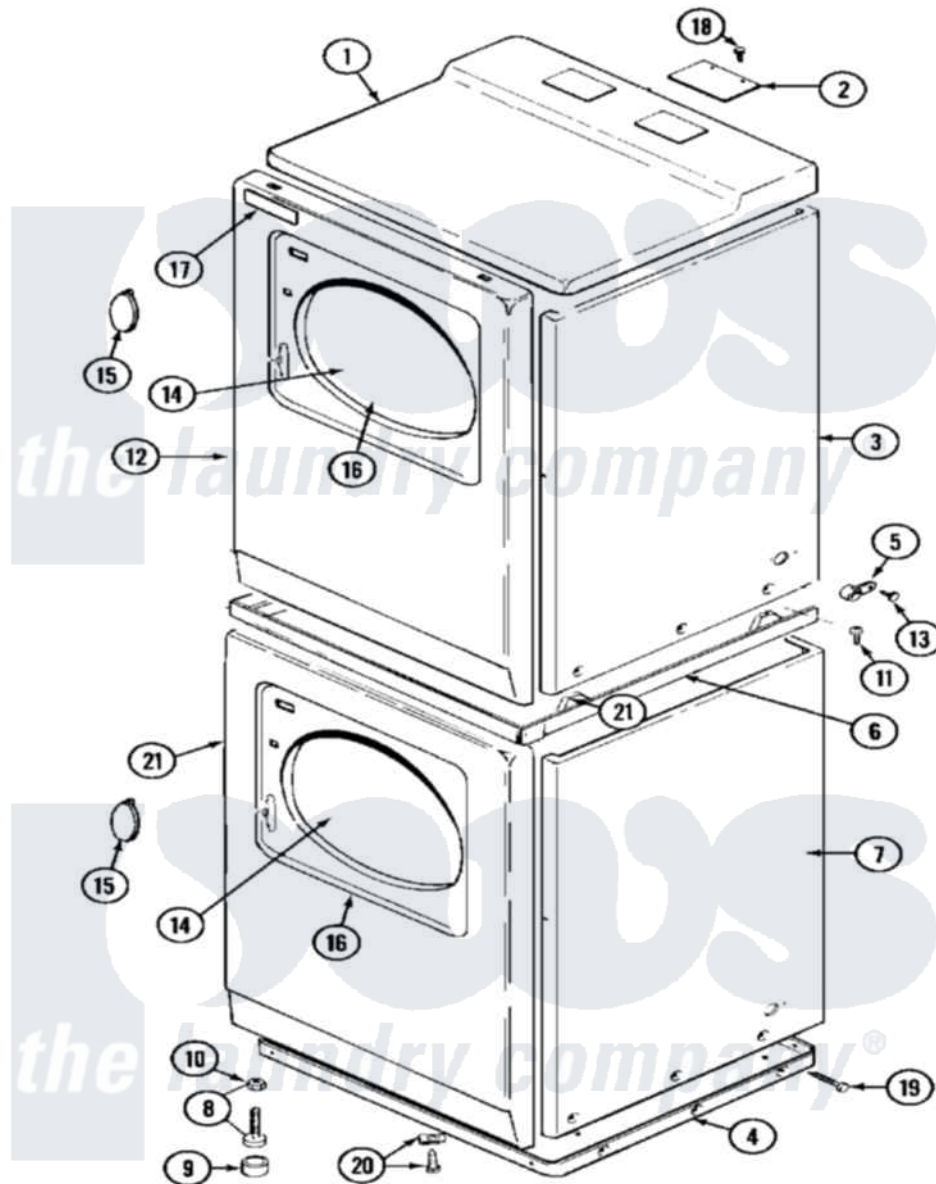

# Maytag MDG13CSAAL 03 - FRONT

Maytag [Commercial Maytag MDG13CSAAL Dryer Parts](#) Parts Diagram 03 - FRONT  
 Click on the part number to view part

Item	Original Part Number	Replaced By	Status	Part Description
001	NLA		Not Available	COVER, TOP (WHT)
002	NLA		Not Available	PLATE, COVER
003	NLA		Not Available	CABINET (UPR-ALM)
004	306530		Not Available	BASE ASSEMBLY (LOWER)
005	910768	<a href="#">M0280301</a>		Tie Electr
006	<a href="#">33001302</a>			(WHT)
"	911050	<a href="#">4312464</a>		Screw
"	NLA		Not Available	SPACER ASSEMBLY (ALM)
"	Y310632	<a href="#">1163839</a>		Screw
007	NLA		Not Available	CABINET (LWR-ALM)
008	Y302699	<a href="#">22003428</a>		Leg, Adjustable
009	<a href="#">210684</a>			Foot, Adjustable Leg
010	<a href="#">210385</a>			Lock Nut For Adjustable Leg
011	314663	<a href="#">214354</a>		Screw, Top Cover To Cabnt.
012	33001486	<a href="#">98008544</a>		Screw
"	NLA		Not Available	PANEL, FRONT (WHT)---NA

013	211168	<a href="#">W10139210</a>		Screw, 8-18 X 5/16
014	33001203		Not Available	PANEL, CLEAR INNER (W/SEAL)
015	<a href="#">314939</a>			Handle, Door
"	<a href="#">314974</a>			Handle, Door
016	314967		Not Available	DOOR W/WINDOW OUTER HALF (WHT)
"	NLA		Not Available	(ALM)
017	33001711	<a href="#">33002936</a>		Medallion-
018	<a href="#">Y313559</a>			Screw
019	<a href="#">213007</a>			Xfor Cabinet See Cabinet, Back
020	<a href="#">22001496</a>			Front Panel Fastener And Screw
021	310933	<a href="#">33002194</a>		Nut, Speed