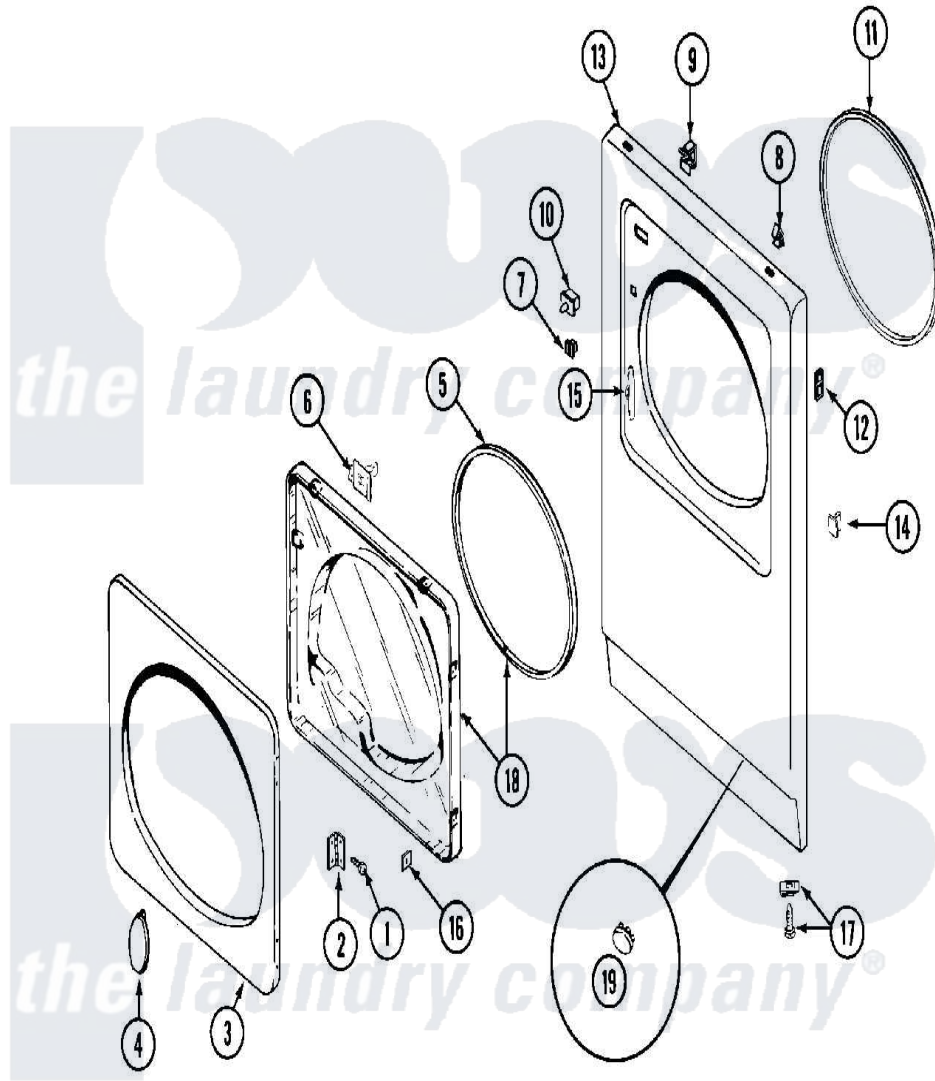

Maytag MDG13CSAAL 04 - DOOR

Maytag [Commercial Maytag MDG13CSAAL Dryer Parts](#) Parts Diagram 04 - DOOR
 Click on the part number to view part

Item	Original Part Number	Replaced By	Status	Part Description
001	Y314062			Screw, Door Hinge And Panel
002	33001230			Hinge, Door
003	314967		Not Available	DOOR W/WINDOW OUTER HALF (WHT)
"	NLA		Not Available	(ALM)
004	314939			Handle, Door
"	314974			Handle, Door
005	33001192			Seal, Door
006	33001305			Strike, Door
007	Y304578	LA-1003		Door Catch Kit
008	212982	22001650		Fastener, Spring
009	Y310376			Clip, Door Switch Harness
010	33001509	W10169313		Switch-Dor
011	314937			Seal, Front Panel
012	NLA		Not Available	SPEEDNUT, HINGE SCREW
"	NLA		Not Available	SCREW, PLASTIC
013	33001486	98008544		Screw

"	NLA	Not Available	PANEL, FRONT (WHT)---NA
014	NLA	Not Available	PLUG, DOOR CATCH
015	33001175		Cover, Hinge Hole
"	33001176		Cover, Hinge Hole
016	Y313910		Clip, Door Liner To Outer Panel
017	22001496		Front Panel Fastener And Screw
018	33001203	Not Available	PANEL, CLEAR INNER (W/SEAL)
019	33001614	Not Available	PLUG, FRONT PANEL (WHT)
"	33001615	Not Available	PLUG, FRONT PANEL (ALM)