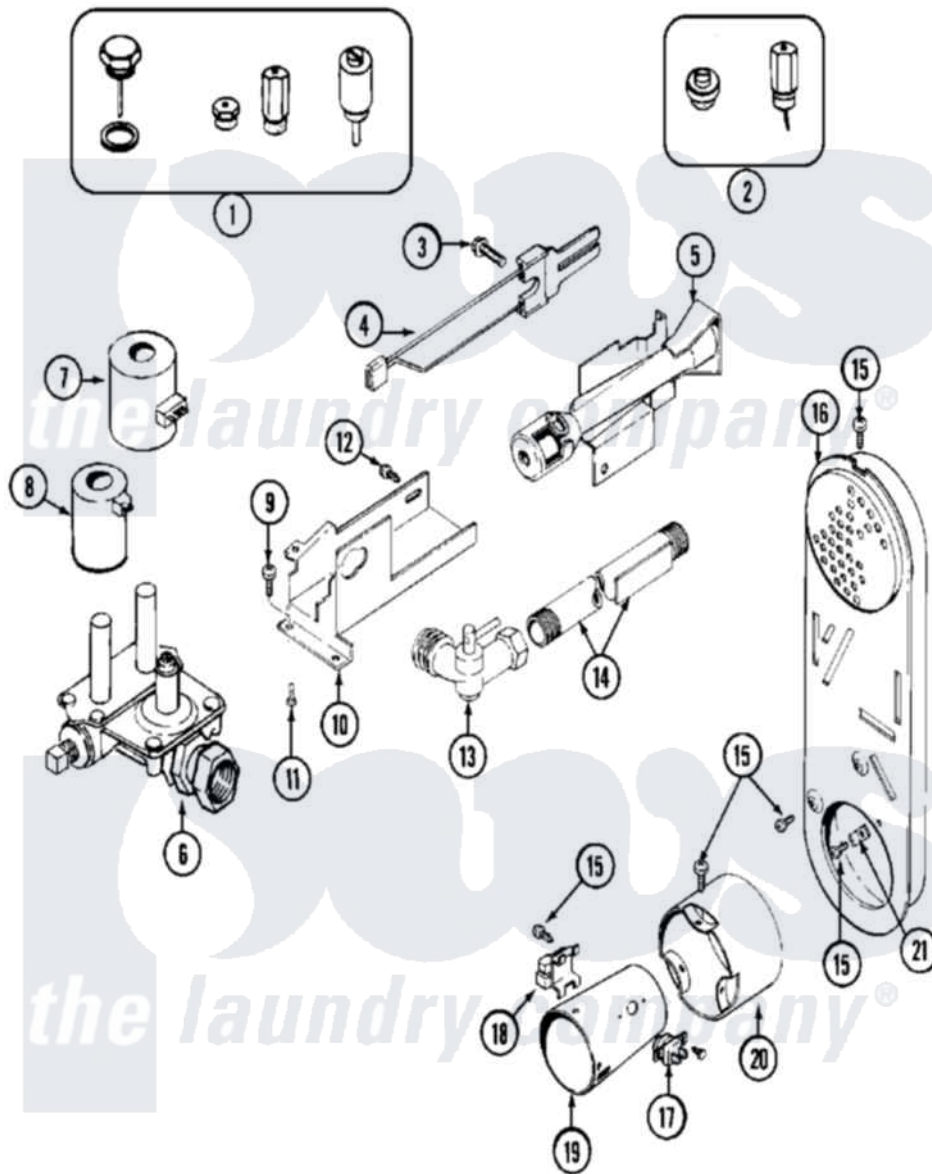

Maytag MDG13CSAAL 07 - GAS VALVE

Maytag Commercial Maytag MDG13CSAAL Dryer Parts Parts Diagram 07 - GAS VALVE
 Click on the part number to view part

Item	Original Part Number	Replaced By	Status	Part Description
001	Y308378	W10402145		LP Gas Con
002	Y308377		Not Available	CONVERSION KIT (LP TO NATURAL)
003	304971			Screw Note: Screw, Igniter
004	304970	4391996		Ignitor
005	33001247	33002793		Burner Assembly
006	307927			Valve, Gas
"	308345			Valve, Gas
"	33001847	307927		Valve, Gas
007	306106			Coil, Holding And Booster--W
"	Y307931			Coil, Holding And Booster
008	306105	694540		Coil, 60 Hz
"	307930			Coil, Secondary
009	Y313561			Screw---NA
010	314566			Gas Control Bracket
011	Y313559			Screw

012	314082	90767	Screw, 8A X 3/8 HeX Washer Head Tapping
"	314568	Y313559	Screw
013	Y303349		Angle Shut-Off, Gas Valve
014	Y303383	33001735	Pipe And Bracket Assembly Series 18 Not Needed Use Vavle
015	211294	90767	Screw, 8A X 3/8 HeX Washer Head Tapping
016	Y308504	Not Available	INLET DUCT ASSEMBLY
017	303395		Thermostat, Hi-Limit
"	305169		Thermostat, Hi-Limit Gas
018	Y303377	338906	Radiant, Sensor
019	Y308548		Combustion Cone Assembly
"	Y308549		Combustion Cone Assembly
020	NLA	Not Available	EXTENSION, CONE (W/SCREWS)
"	Y303841		Cone, Extension
021	Y312890		Retainer, Heater Chamber