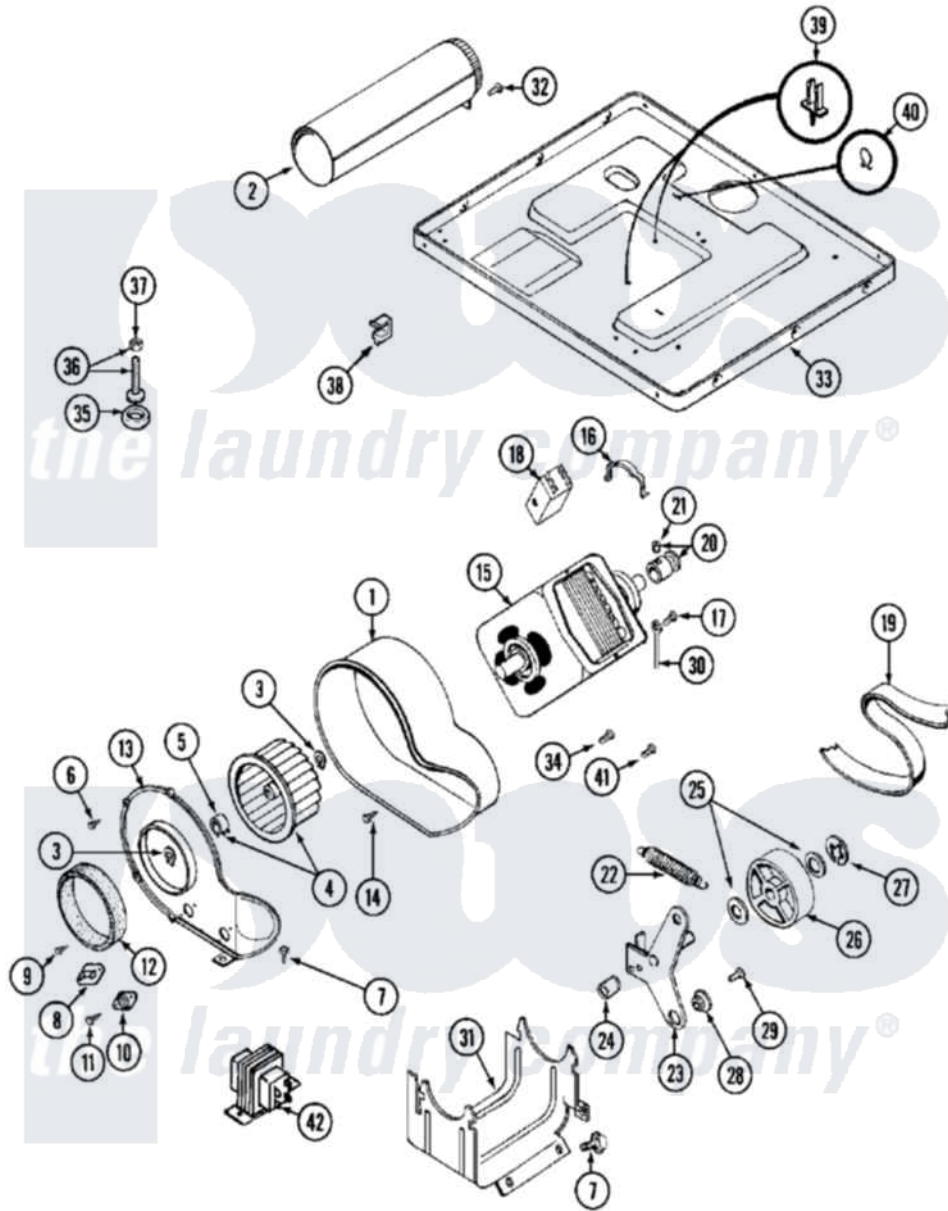

Maytag MDG13CSAAL 08 - MOTOR DRIVE

Maytag [Commercial Maytag MDG13CSAAL Dryer Parts](#) Parts Diagram 08 - MOTOR DRIVE
 Click on the part number to view part

Item	Original Part Number	Replaced By	Status	Part Description
001	Y312893			Housing, Blower
002	Y303442			EXHAUST DUCT ASSEMBLY
003	410233	9703438		Ring-Retrn
004	Y303836			Blower Wheel Assembly And Clamp
005	312967			Clamp, Blower Housing
006	Y312961	W10116751		Screw
007	Y313561			Screw----NA
008	303392			Thermostat, Cycling
"	306966			Thermostat, Multi-Temp Part Not Used Mdg26ct-MN Only
"	33001306			Wire Harness, Thermostats
"	Y303225			Thermostat, Permanent Press
009	211294	90767		Screw, 8A X 3/8 HeX Washer Head Tapping
010	306604			Cut-Off, Thermal Part Not Used
011	NLA		Not Available	SCREW, THERMAL CUT-OFF