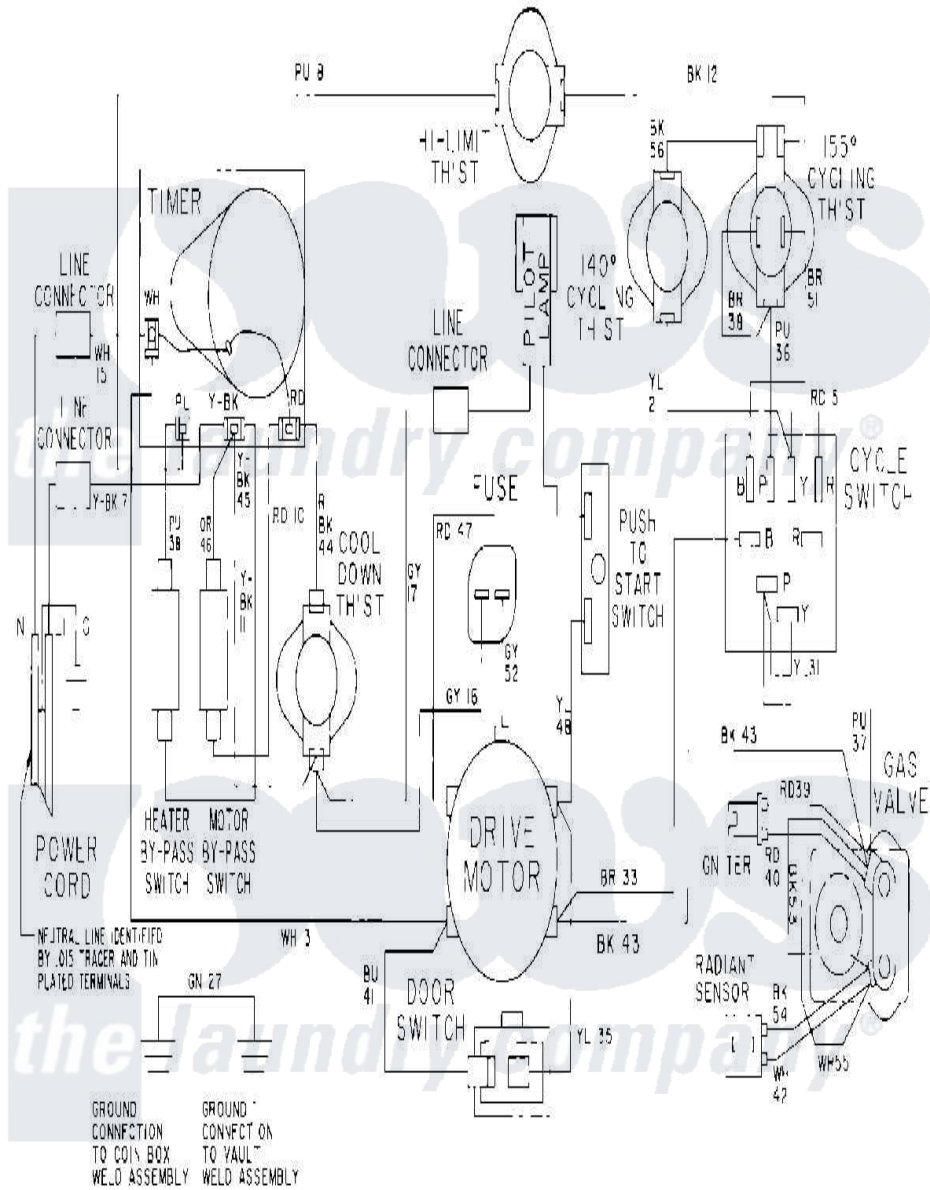

# Maytag MDG13CSAAL 09 - WIRING INFORMATION

Maytag Commercial Maytag MDG13CSAAL Dryer Parts Parts Diagram 09 - WIRING INFORMATION  
 Click on the part number to view part

Item	Original Part Number	Replaced By	Status	Part Description
001	NLA		Not Available	WIRING INFORMATION