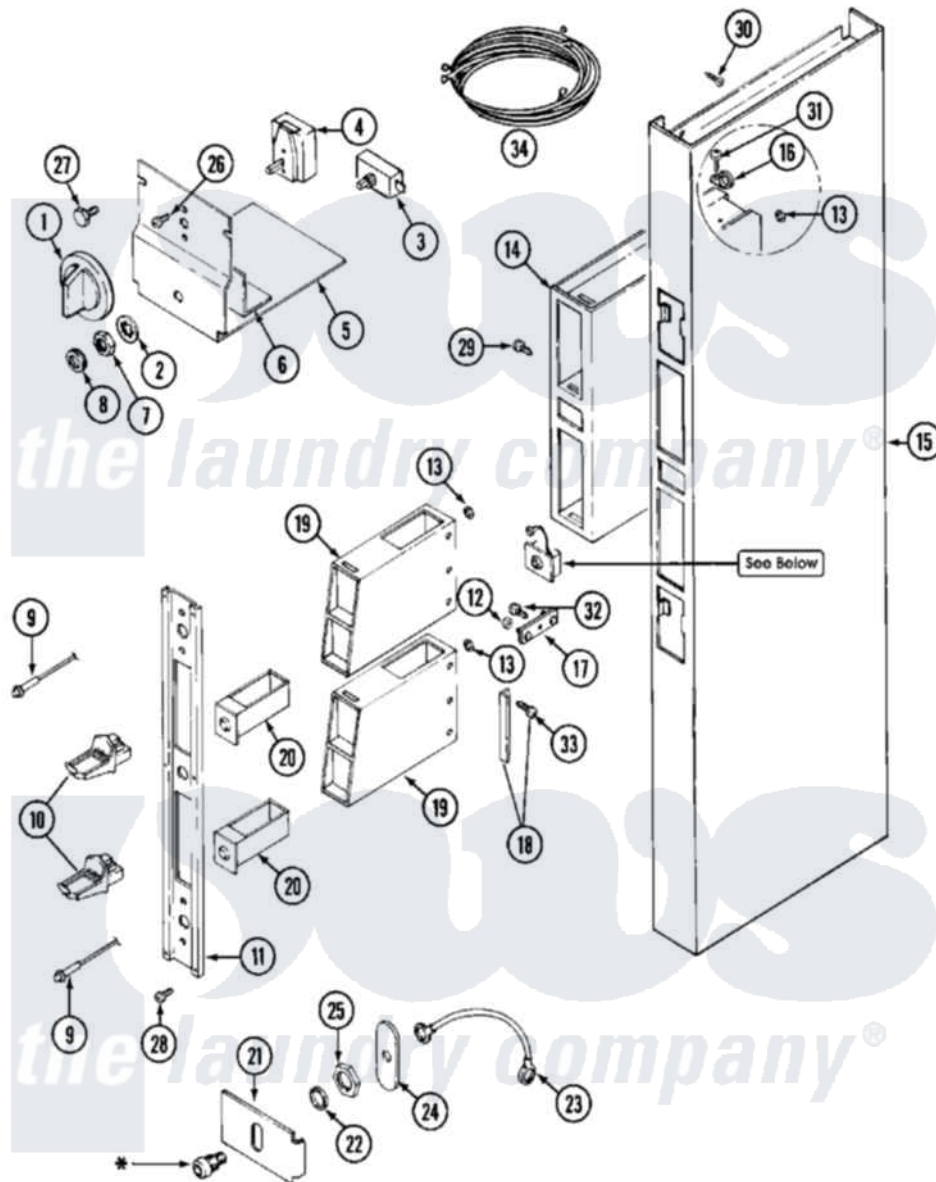

Maytag MDG13CSAAW 01 - CONTROL CENTER SHROUD

* Contact your Commercial Distributor For Security Items.

Maytag [Commercial Maytag MDG13CSAAW Dryer Parts](#) Parts Diagram 01 - CONTROL CENTER SHROUD
 Click on the part number to view part

Item	Original Part Number	Replaced By	Status	Part Description
001	205663			Knob For Selector Switch
002	312751			Lockwasher, Start Switch
003	306940	W10149462		Switch, Push-To-Start
004	307253			Switch, Cycle Selector
005	Y314261			Switch And Relay Bracket
006	NLA		Not Available	INSULATOR, SWITCH
007	Y312706	422617		Nut
008	Y312702			Knurled Nut, Start Switch
009	303963		Not Available	LIGHT, INDICATOR
"	NLA		Not Available	LIGHT, INDICATOR
010	NLA		Not Available	MAYTAG COIN SLIDE (ACCY)
011	NLA		Not Available	PANEL, VAULT
012	Y052740	62739		Nut, Lock
013	Y313671	33001303		Grommet, Plate Hole
014	211294	90767		Screw, 8A X 3/8 HeX Washer Head Tapping

"	305534		Not Available	VAULT ASSEMBLY
"	Y313559			Screw
015	211294	90767		Screw, 8A X 3/8 HeX Washer Head Tapping
"	NLA		Not Available	SHROUD, CONTROL (WHT)
"	NLA		Not Available	SCREW, CONTROL ASSEMBLY
016	910768	M0280301		Tie Electr
017	22001810		Not Available	STRAP, MOUNTING
018	NLA		Not Available	STOP, COIN METER
019	Y307081			Coin Meter Weld Assembly
"	NLA		Not Available	(ALM)
020	205423	208883		Coin Box K
"	205423L	208883		Coin Box K
021	313428		Not Available	PLATE FOR LATCH
022	NLA		Not Available	WASHER, LATCH
023	211168	W10139210		Screw, 8-18 X 5/16
"	Y303981			Ground Wire For Latch
024	Y313427	206637		Lock Kit
025	212328	W10139762		Hex Nut, 3/4-27
026	Y313588	488234		Screw 8-32 X 1/4
027	212276	W10116760		Screw
028	Y313424			Screw, Vault Panel
029	211294	90767		Screw, 8A X 3/8 HeX Washer Head Tapping
"	Y313559			Screw
030	213648	98165		Screw
031	211168	W10139210		Screw, 8-18 X 5/16
032	212276	W10116760		Screw
033	Y014872			Screw, Coin Meter Stop -
034	33001519			(UPR)
"	NLA		Not Available	WIRE HARNESS, MAIN (UPR)