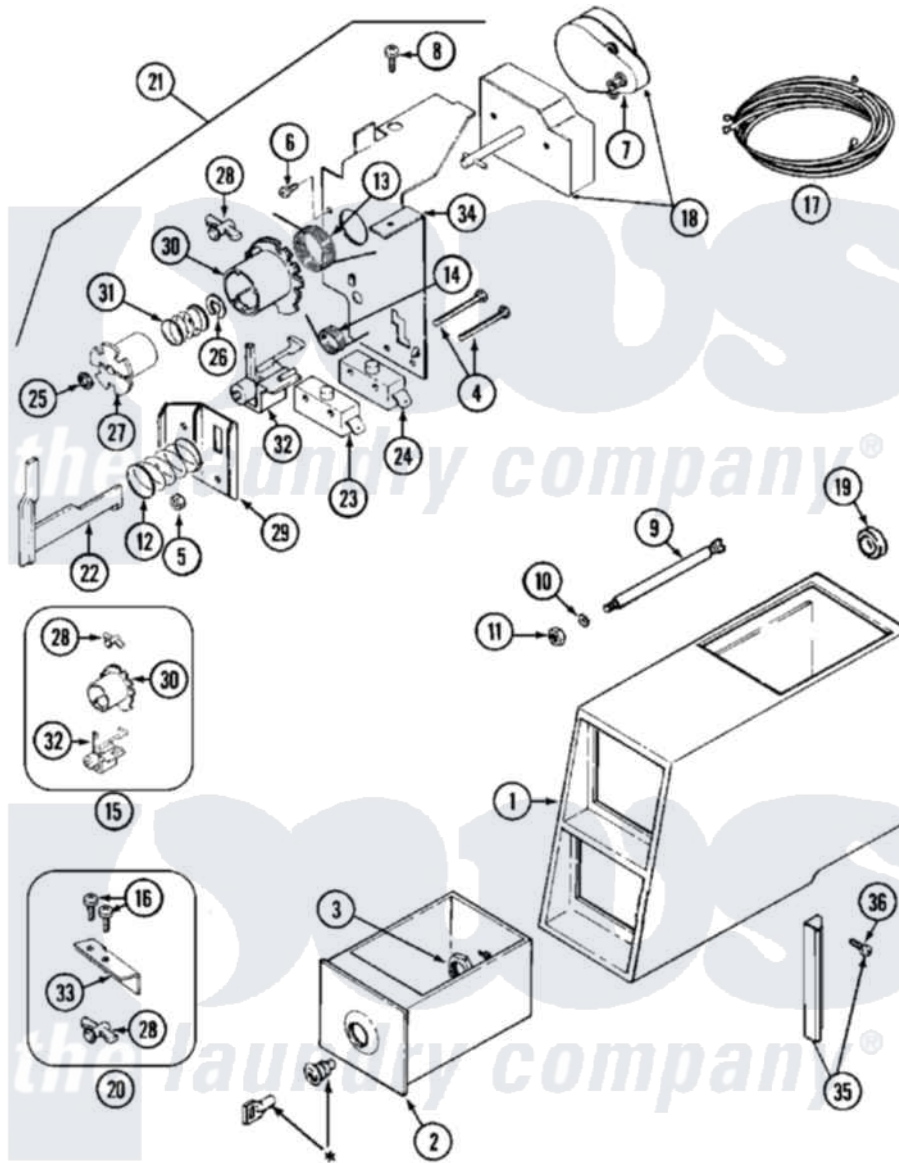

Maytag MDG13CSAAW 02 - CONTROL CENTER

* CONTACT YOUR COMMERCIAL LAUNDRY DISTRIBUTOR

Maytag [Commercial Maytag MDG13CSAAW Dryer Parts](#) Parts Diagram 02 - CONTROL CENTER
 Click on the part number to view part

Item	Original Part Number	Replaced By	Status	Part Description
001	Y307081			Coin Meter Weld Assembly
"	NLA		Not Available	(ALM)
002	205423	208883		Coin Box K
"	205423L	208883		Coin Box K
003	212328	W10139762		Hex Nut, 3/4-27
004	315277			Screw
005	Y052634	701719		Nut, Hex
006	910708	488234		Screw 8-32 X 1/4
007	305870			Timer Motor
"	306527	305812		Timer
008	211168	W10139210		Screw, 8-18 X 5/16
009	215559			Bolt, Coin Slide Locking
010	910387			Lockwasher, Vault Assembly
011	Y052721			Nut, Terminal Block Plate
012	NLA		Not Available	SPRING, HELICAL
013	314331			Spring, Torsion Return

014	314332		Spring, Actuator
015	306104		Actuator Switch Kit
016	212707	3196385	Screw
017	305800		Wire Harness For Timer
018	305796		Timer
"	305812		Timer
"	305813		Part Not Available Part Not Used
019	Y313671	33001303	Grommet, Plate Hole
020	Y308109		Slide And Adj. Return Bracket
021	305797		Torsion Timer Assembly Complete
"	305831		Torsion Timer Assembly
"	NLA	Not Available	TIMER TORSION ASSEMBLY
022	314337	33002968	Slider
023	305798	Not Available	BYPASS SWITCH FOR MOTOR
024	Y305799		Bypass Switch For Heater
025	211790		Lock Ring For Timer Shaft
026	Y312270		Clip, Spring Retainer
027	314330	Not Available	DRIVER FOR INDEX WHEEL (NOT INCLUDED W/KIT)
028	314335		Peg, Tine Adjustment
"	314547	Y308109	Slide And Adj. Return Bracket
029	314339		Switch And Slider Bracket
030	314546		Wheel, Index
031	211065		Spring, Index Wheel
032	314548	33002967	Actuator, Switch
033	314334		Bracket For Coin Slide
034	314333		Timer Mounting Bracket
035	NLA	Not Available	STOP, COIN METER
036	Y014872		Screw, Coin Meter Stop -