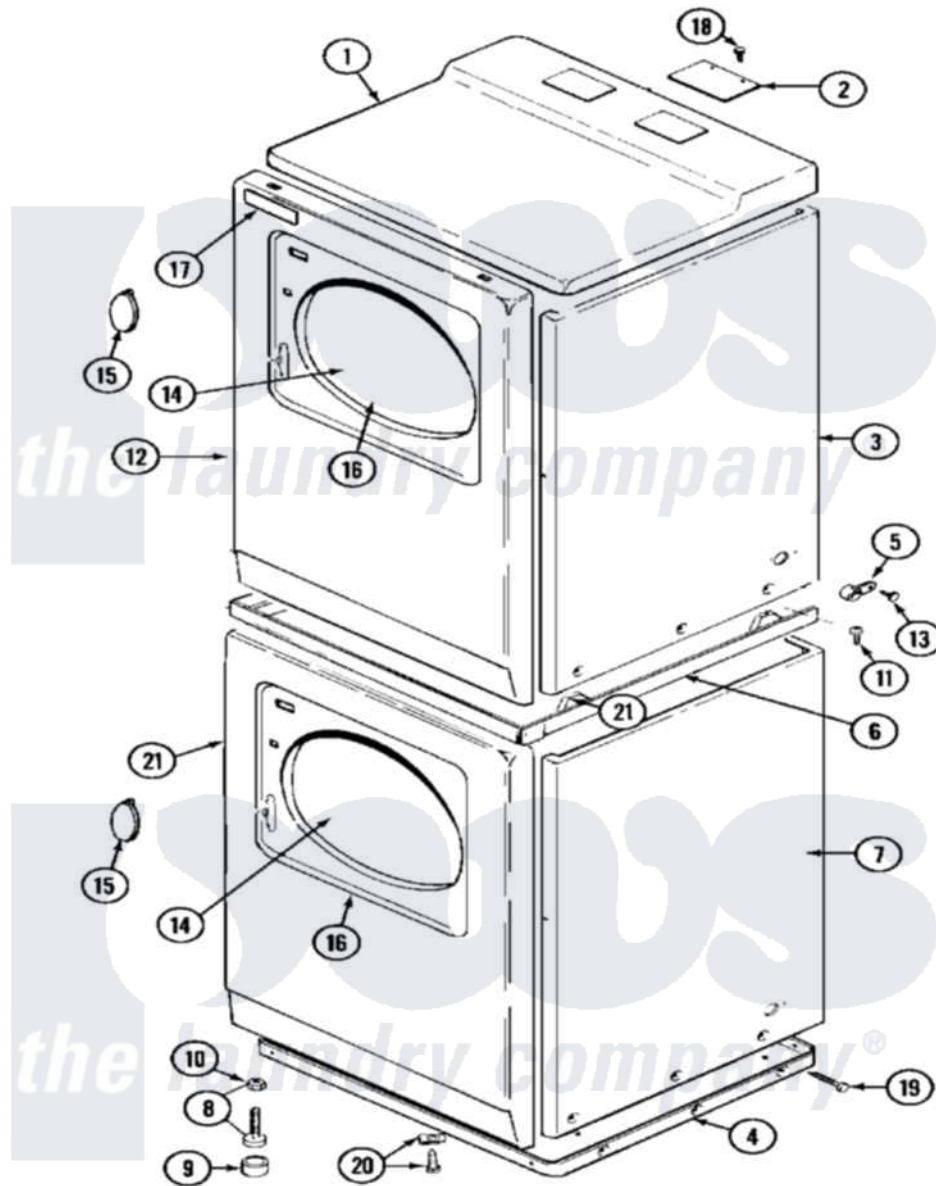

Maytag MDG13CSAAW 03 - FRONT

Maytag [Commercial Maytag MDG13CSAAW Dryer Parts](#) Parts Diagram 03 - FRONT
 Click on the part number to view part

Item	Original Part Number	Replaced By	Status	Part Description
001	NLA		Not Available	COVER, TOP (WHT)
002	NLA		Not Available	PLATE, COVER
003	NLA		Not Available	CABINET (UPR-ALM)
004	306530		Not Available	BASE ASSEMBLY (LOWER)
005	910768	M0280301		Tie Electr
006	33001302			(WHT)
"	911050	4312464		Screw
"	NLA		Not Available	SPACER ASSEMBLY (ALM)
"	Y310632	1163839		Screw
007	NLA		Not Available	CABINET (LWR-ALM)
008	Y302699	22003428		Leg, Adjustable
009	210684			Foot, Adjustable Leg
010	210385			Lock Nut For Adjustable Leg
011	314663	214354		Screw, Top Cover To Cabnt.
012	33001486	98008544		Screw
"	NLA		Not Available	PANEL, FRONT (WHT)---NA

013	211168	W10139210		Screw, 8-18 X 5/16
014	33001203		Not Available	PANEL, CLEAR INNER (W/SEAL)
015	314939			Handle, Door
"	314974			Handle, Door
016	314967		Not Available	DOOR W/WINDOW OUTER HALF (WHT)
"	NLA		Not Available	(ALM)
017	33001711	33002936		Medallion-
018	Y313559			Screw
019	213007			Xfor Cabinet See Cabinet, Back
020	22001496			Front Panel Fastener And Screw
021	310933	33002194		Nut, Speed