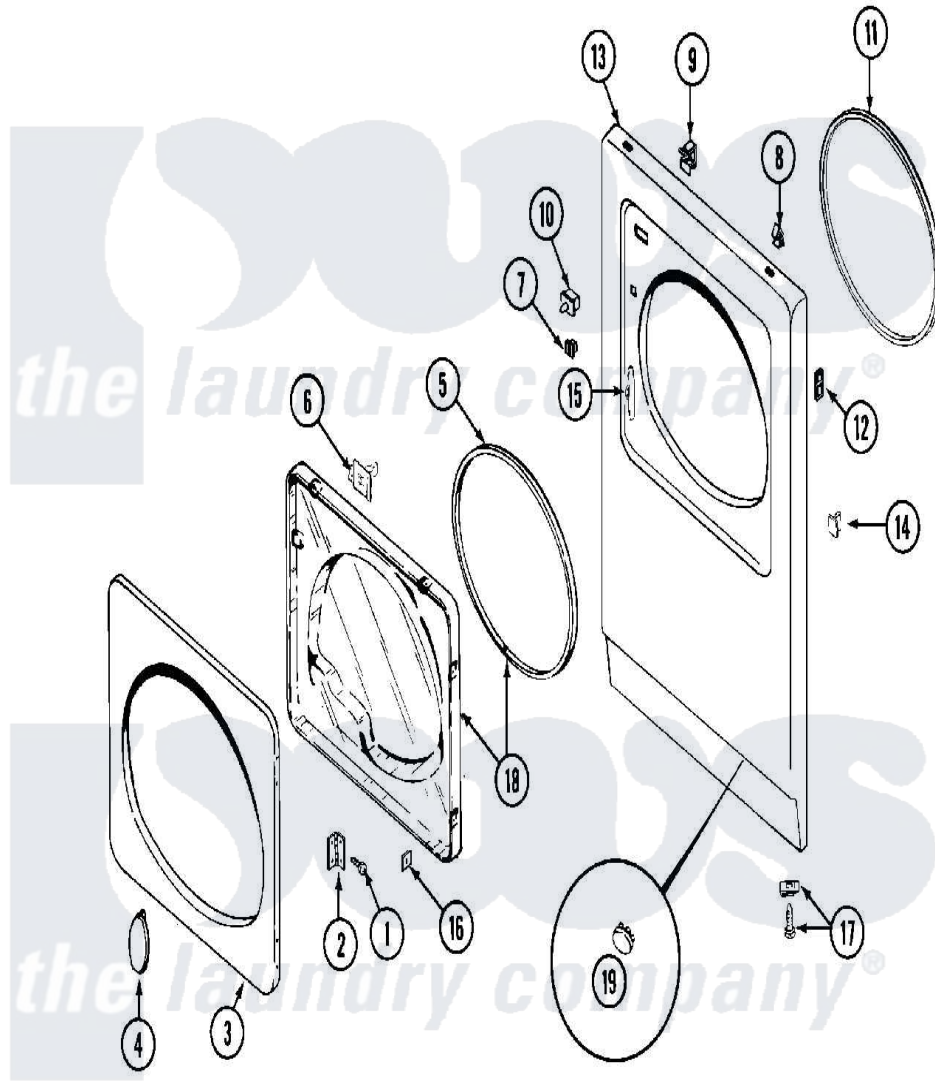

Maytag MDG13CSAAW 04 - DOOR

Maytag [Commercial Maytag MDG13CSAAW Dryer Parts](#) Parts Diagram 04 - DOOR
 Click on the part number to view part

Item	Original Part Number	Replaced By	Status	Part Description
001	Y314062			Screw, Door Hinge And Panel
002	33001230			Hinge, Door
003	314967		Not Available	DOOR W/WINDOW OUTER HALF (WHT)
"	NLA		Not Available	(ALM)
004	314939			Handle, Door
"	314974			Handle, Door
005	33001192			Seal, Door
006	33001305			Strike, Door
007	Y304578	LA-1003		Door Catch Kit
008	212982	22001650		Fastener, Spring
009	Y310376			Clip, Door Switch Harness
010	33001509	W10169313		Switch-Dor
011	314937			Seal, Front Panel
012	NLA		Not Available	SPEEDNUT, HINGE SCREW
"	NLA		Not Available	SCREW, PLASTIC
013	33001486	98008544		Screw

"	NLA	Not Available	PANEL, FRONT (WHT)---NA
014	NLA	Not Available	PLUG, DOOR CATCH
015	33001175		Cover, Hinge Hole
"	33001176		Cover, Hinge Hole
016	Y313910		Clip, Door Liner To Outer Panel
017	22001496		Front Panel Fastener And Screw
018	33001203	Not Available	PANEL, CLEAR INNER (W/SEAL)
019	33001614	Not Available	PLUG, FRONT PANEL (WHT)
"	33001615	Not Available	PLUG, FRONT PANEL (ALM)