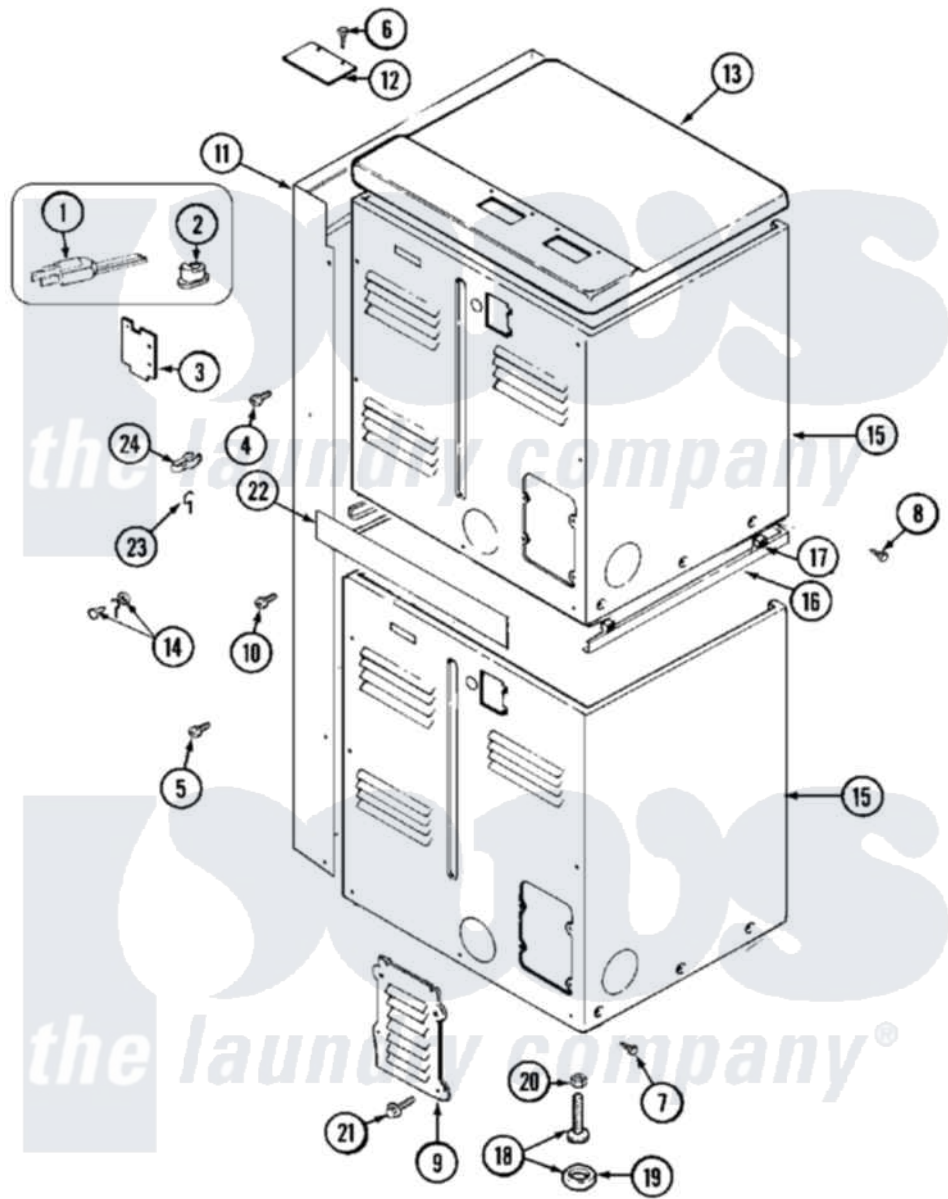

# Maytag MDG13CSAAW 05 - REAR

Maytag [Commercial Maytag MDG13CSAAW Dryer Parts](#) Parts Diagram 05 - REAR  
 Click on the part number to view part

Item	Original Part Number	Replaced By	Status	Part Description
001	308966		Not Available	CORD, POWER (EXPORT)
"	33001284		Not Available	CORD, POWER
"	33001285		Not Available	CORD, POWER
002	<a href="#">211881</a>			Grommet, Cord Part Not Used-Gas Models Only
"	NLA		Not Available	GROMMET, POWER CORD
003	Y312905		Not Available	COVER, TERMINAL
004	<a href="#">Y313561</a>			Screw---NA
005	NLA		Not Available	SCREW, SHROUD
006	<a href="#">Y313559</a>			Screw
007	<a href="#">213007</a>			Xfor Cabinet See Cabinet, Back
008	NLA		Not Available	SCREW, SPACER ASSEMBLY
"	Y310632	<a href="#">1163839</a>		Screw
009	216423	<a href="#">3370225</a>		Screw
010	<a href="#">Y313561</a>			Screw---NA

"	Y310632	<a href="#">1163839</a>		Screw
011	NLA		Not Available	SHROUD, CONTROL (WHT)
012	NLA		Not Available	PLATE, TOP COVER
013	NLA		Not Available	COVER, TOP (WHT)
014	NLA		Not Available	SCREW & WASHER ASSEMBLY
015	NLA		Not Available	CABINET (UPR-ALM)
"	Y310632	<a href="#">1163839</a>		Screw
016	<a href="#">33001302</a>			(WHT)
"	NLA		Not Available	SPACER ASSEMBLY (ALM)
017	310933	<a href="#">33002194</a>		Nut, Speed
018	Y302699	<a href="#">22003428</a>		Leg, Adjustable
019	<a href="#">210684</a>			Foot, Adjustable Leg
020	<a href="#">210385</a>			Lock Nut For Adjustable Leg
021	Y312951		Not Available	ACCESS COVER, BACK
022	NLA		Not Available	STRIP, FILLER
023	<a href="#">311155</a>			Ground Wire And Clamp
024	<a href="#">301548</a>			Clamp, Ground Wire