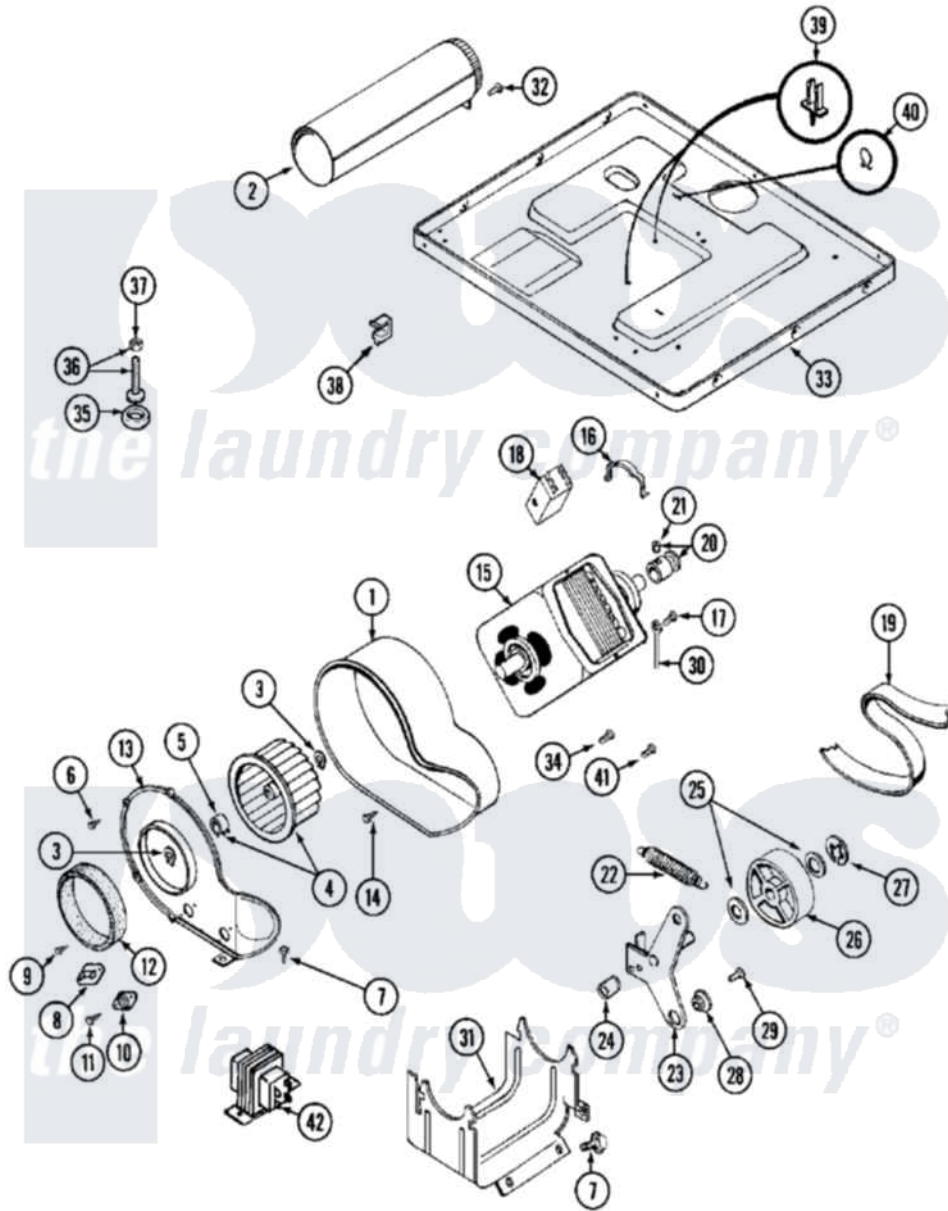

Maytag MDG13CSAAW 08 - MOTOR DRIVE

Maytag [Commercial Maytag MDG13CSAAW Dryer Parts](#) Parts Diagram 08 - MOTOR DRIVE
 Click on the part number to view part

Item	Original Part Number	Replaced By	Status	Part Description
001	Y312893			Housing, Blower
002	Y303442			EXHAUST DUCT ASSEMBLY
003	410233	9703438		Ring-Retrn
004	Y303836			Blower Wheel Assembly And Clamp
005	312967			Clamp, Blower Housing
006	Y312961	W10116751		Screw
007	Y313561			Screw---NA
008	303392			Thermostat, Cycling
"	306966			Thermostat, Multi-Temp Part Not Used Mdg26ct-MN Only
"	33001306			Wire Harness, Thermostats
"	Y303225			Thermostat, Permanent Press
009	211294	90767		Screw, 8A X 3/8 HeX Washer Head Tapping
010	306604			Cut-Off, Thermal Part Not Used
011	NLA		Not Available	SCREW, THERMAL CUT-OFF