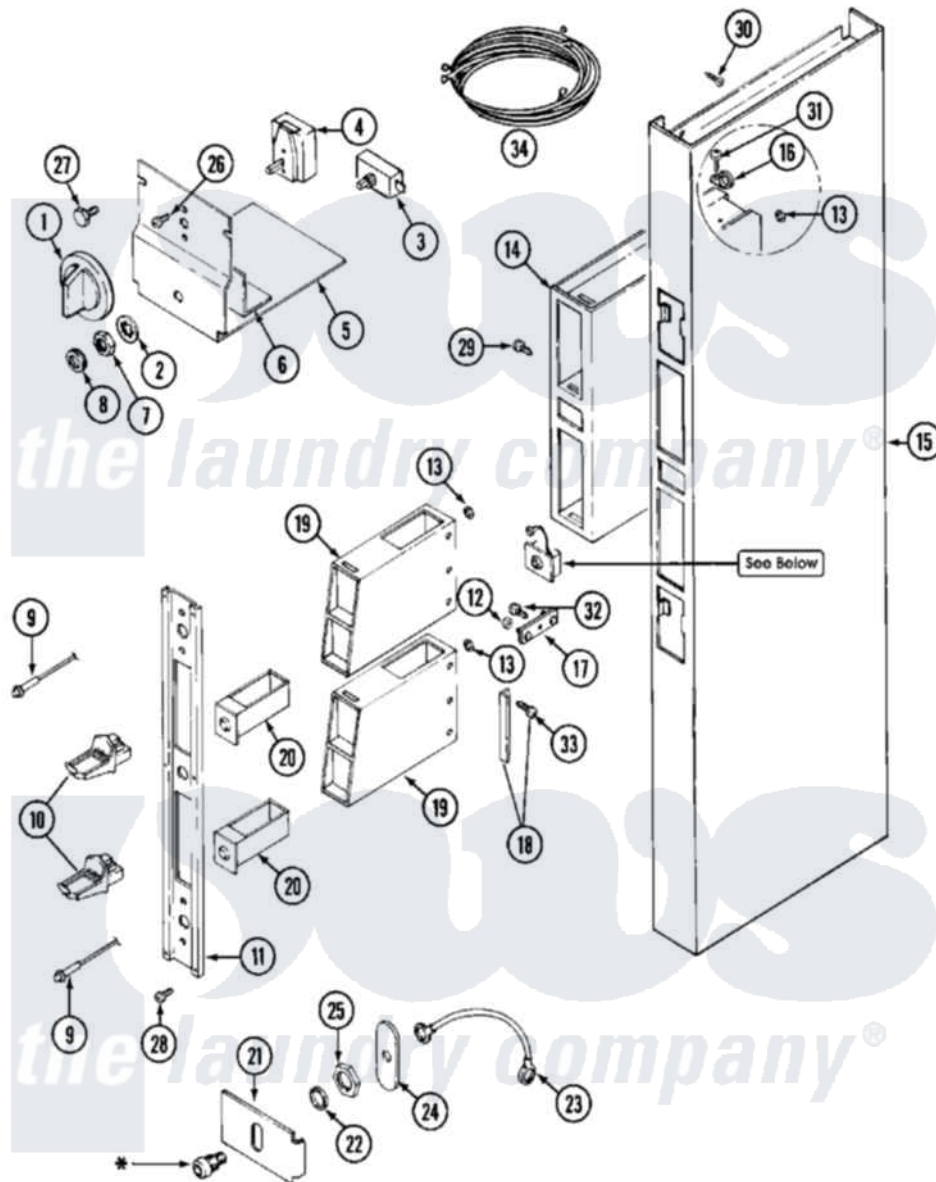

Maytag MDG13CSABW 01 - CONTROL CENTER SHROUD

* Contact your Commercial Distributor For Security Items.

Maytag [Commercial Maytag MDG13CSABW Dryer Parts](#) Parts Diagram 01 - CONTROL CENTER SHROUD
 Click on the part number to view part

Item	Original Part Number	Replaced By	Status	Part Description
001	205663			Knob For Selector Switch
002	312751			Lockwasher, Start Switch
003	306940	W10149462		Switch, Push-To-Start
004	307253			Switch, Cycle Selector
005	Y314261			Switch And Relay Bracket
006	NLA		Not Available	INSULATOR, SWITCH
007	Y312706	422617		Nut
008	Y312702			Knurled Nut, Start Switch
009	303963		Not Available	LIGHT, INDICATOR
"	NLA		Not Available	LIGHT, INDICATOR
010	NLA		Not Available	MAYTAG COIN SLIDE (ACCY)
011	NLA		Not Available	PANEL, VAULT
012	Y052740	62739		Nut, Lock
013	Y313671	33001303		Grommet, Plate Hole
014	211294	90767		Screw, 8A X 3/8 HeX Washer Head Tapping

"	305534		Not Available	VAULT ASSEMBLY
"	Y313559			Screw
015	211294	90767		Screw, 8A X 3/8 HeX Washer Head Tapping
"	NLA		Not Available	SHROUD, CONTROL (WHT)
"	NLA		Not Available	SCREW, CONTROL ASSEMBLY
016	910768	M0280301		Tie Electr
017	22001810		Not Available	STRAP, MOUNTING
018	NLA		Not Available	STOP, COIN METER
019	Y307081			Coin Meter Weld Assembly
"	NLA		Not Available	(ALM)
020	205423	208883		Coin Box K
"	205423L	208883		Coin Box K
021	313428		Not Available	PLATE FOR LATCH
022	NLA		Not Available	WASHER, LATCH
023	211168	W10139210		Screw, 8-18 X 5/16
"	Y303981			Ground Wire For Latch
024	Y313427	206637		Lock Kit
025	212328	W10139762		Hex Nut, 3/4-27
026	Y313588	488234		Screw 8-32 X 1/4
027	212276	W10116760		Screw
028	Y313424			Screw, Vault Panel
029	211294	90767		Screw, 8A X 3/8 HeX Washer Head Tapping
"	Y313559			Screw
030	213648	98165		Screw
031	211168	W10139210		Screw, 8-18 X 5/16
032	212276	W10116760		Screw
033	Y014872			Screw, Coin Meter Stop -
034	33001519			(UPR)
"	NLA		Not Available	WIRE HARNESS, MAIN (UPR)