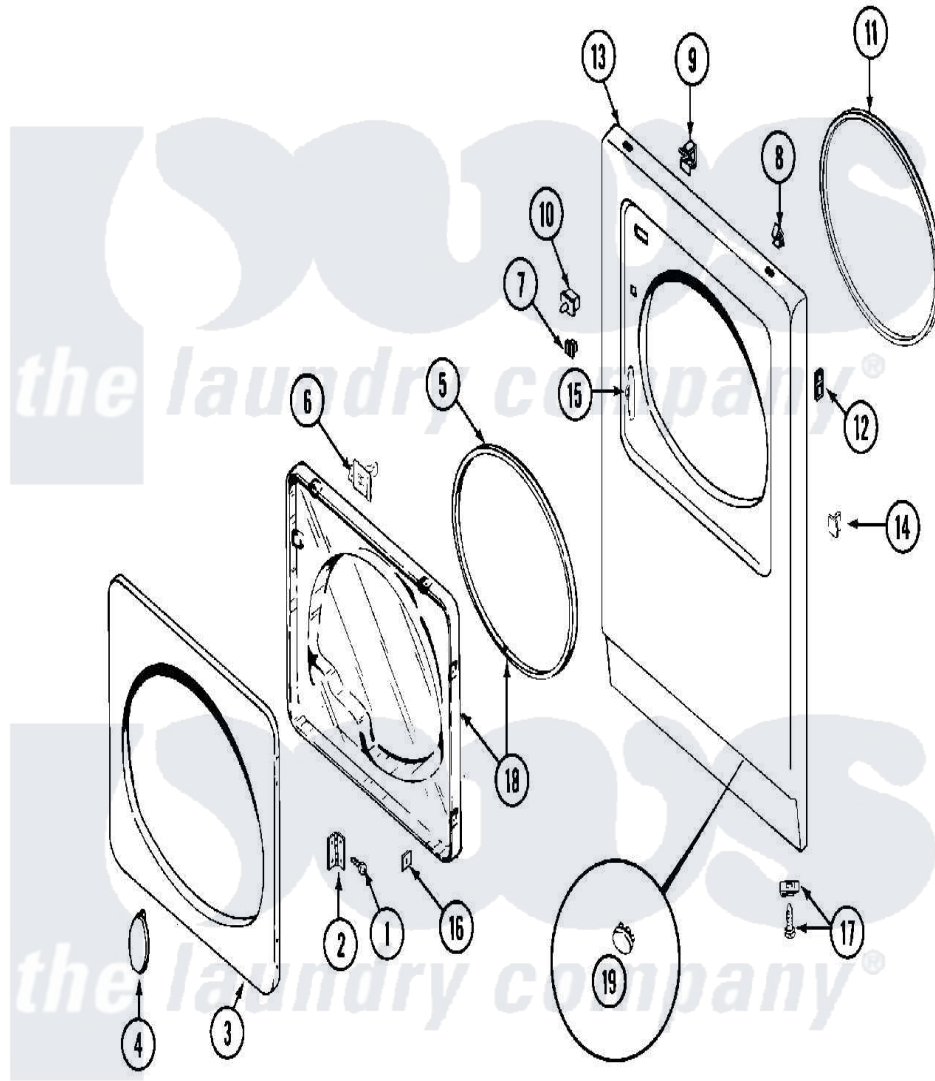

Maytag MDG13CSABW 04 - DOOR

Maytag [Commercial Maytag MDG13CSABW Dryer Parts](#) Parts Diagram 04 - DOOR
 Click on the part number to view part

Item	Original Part Number	Replaced By	Status	Part Description
001	Y314062			Screw, Door Hinge And Panel
002	33001230			Hinge, Door
003	314967		Not Available	DOOR W/WINDOW OUTER HALF (WHT)
"	NLA		Not Available	(ALM)
004	314939			Handle, Door
"	314974			Handle, Door
005	33001192			Seal, Door
006	33001305			Strike, Door
007	Y304578	LA-1003		Door Catch Kit
008	212982	22001650		Fastener, Spring
009	Y310376			Clip, Door Switch Harness
010	33001509	W10169313		Switch-Dor
011	314937			Seal, Front Panel
012	NLA		Not Available	SPEEDNUT, HINGE SCREW
"	NLA		Not Available	SCREW, PLASTIC
013	33001486	98008544		Screw

"	NLA	Not Available	PANEL, FRONT (WHT)---NA
014	NLA	Not Available	PLUG, DOOR CATCH
015	33001175		Cover, Hinge Hole
"	33001176		Cover, Hinge Hole
016	Y313910		Clip, Door Liner To Outer Panel
017	22001496		Front Panel Fastener And Screw
018	33001203	Not Available	PANEL, CLEAR INNER (W/SEAL)
019	33001614	Not Available	PLUG, FRONT PANEL (WHT)
"	33001615	Not Available	PLUG, FRONT PANEL (ALM)