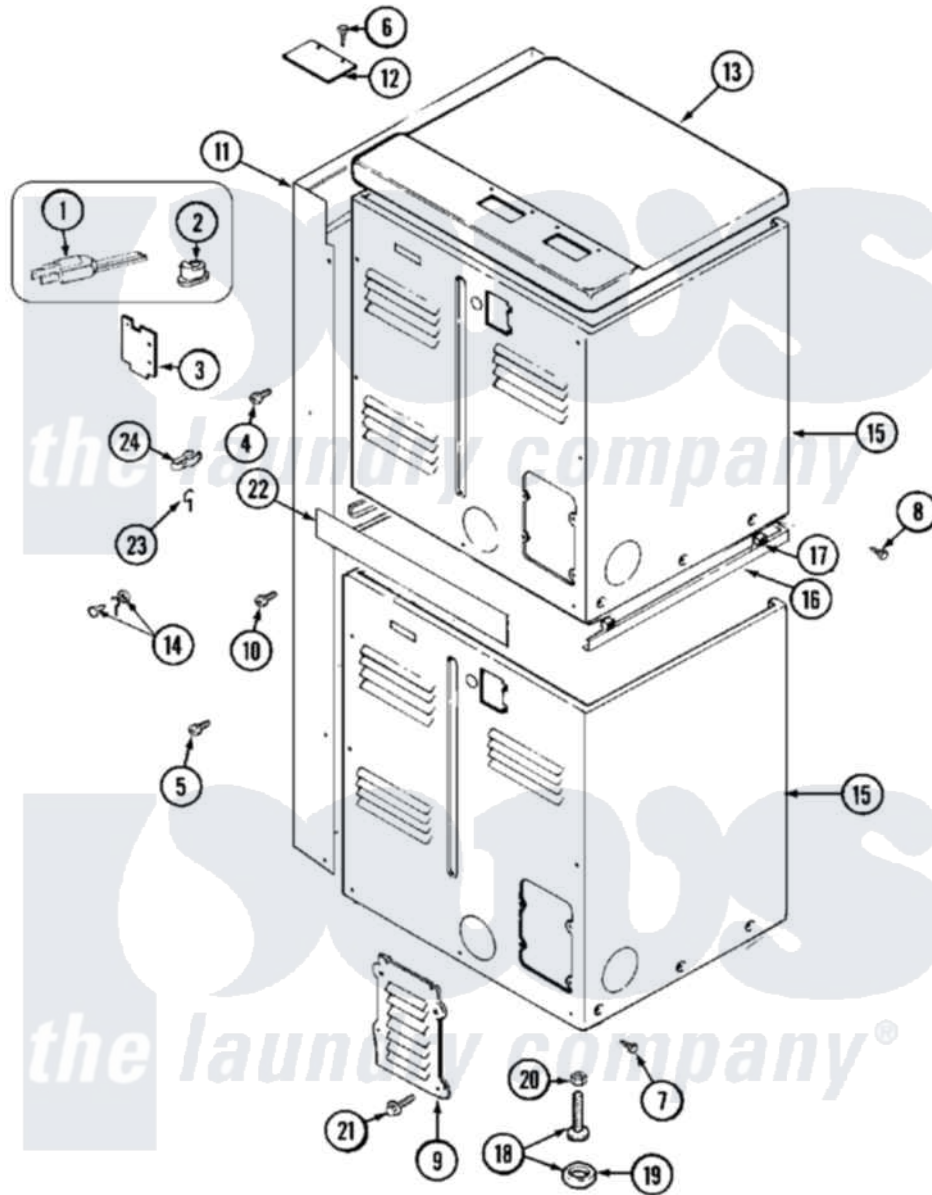

Maytag MDG13CSABW 05 - REAR

Maytag [Commercial Maytag MDG13CSABW Dryer Parts](#) Parts Diagram 05 - REAR
 Click on the part number to view part

Item	Original Part Number	Replaced By	Status	Part Description
001	308966		Not Available	CORD, POWER (EXPORT)
"	33001284		Not Available	CORD, POWER
"	33001285		Not Available	CORD, POWER
002	211881			Grommet, Cord Part Not Used-Gas Models Only
"	NLA		Not Available	GROMMET, POWER CORD
003	Y312905		Not Available	COVER, TERMINAL
004	Y313561			Screw---NA
005	NLA		Not Available	SCREW, SHROUD
006	Y313559			Screw
007	213007			Xfor Cabinet See Cabinet, Back
008	NLA		Not Available	SCREW, SPACER ASSEMBLY
"	Y310632	1163839		Screw
009	216423	3370225		Screw
010	Y313561			Screw---NA

"	Y310632	1163839		Screw
011	NLA		Not Available	SHROUD, CONTROL (WHT)
012	NLA		Not Available	PLATE, TOP COVER
013	NLA		Not Available	COVER, TOP (WHT)
014	NLA		Not Available	SCREW & WASHER ASSEMBLY
015	NLA		Not Available	CABINET (UPR-ALM)
"	Y310632	1163839		Screw
016	33001302			(WHT)
"	NLA		Not Available	SPACER ASSEMBLY (ALM)
017	310933	33002194		Nut, Speed
018	Y302699	22003428		Leg, Adjustable
019	210684			Foot, Adjustable Leg
020	210385			Lock Nut For Adjustable Leg
021	Y312951		Not Available	ACCESS COVER, BACK
022	NLA		Not Available	STRIP, FILLER
023	311155			Ground Wire And Clamp
024	301548			Clamp, Ground Wire