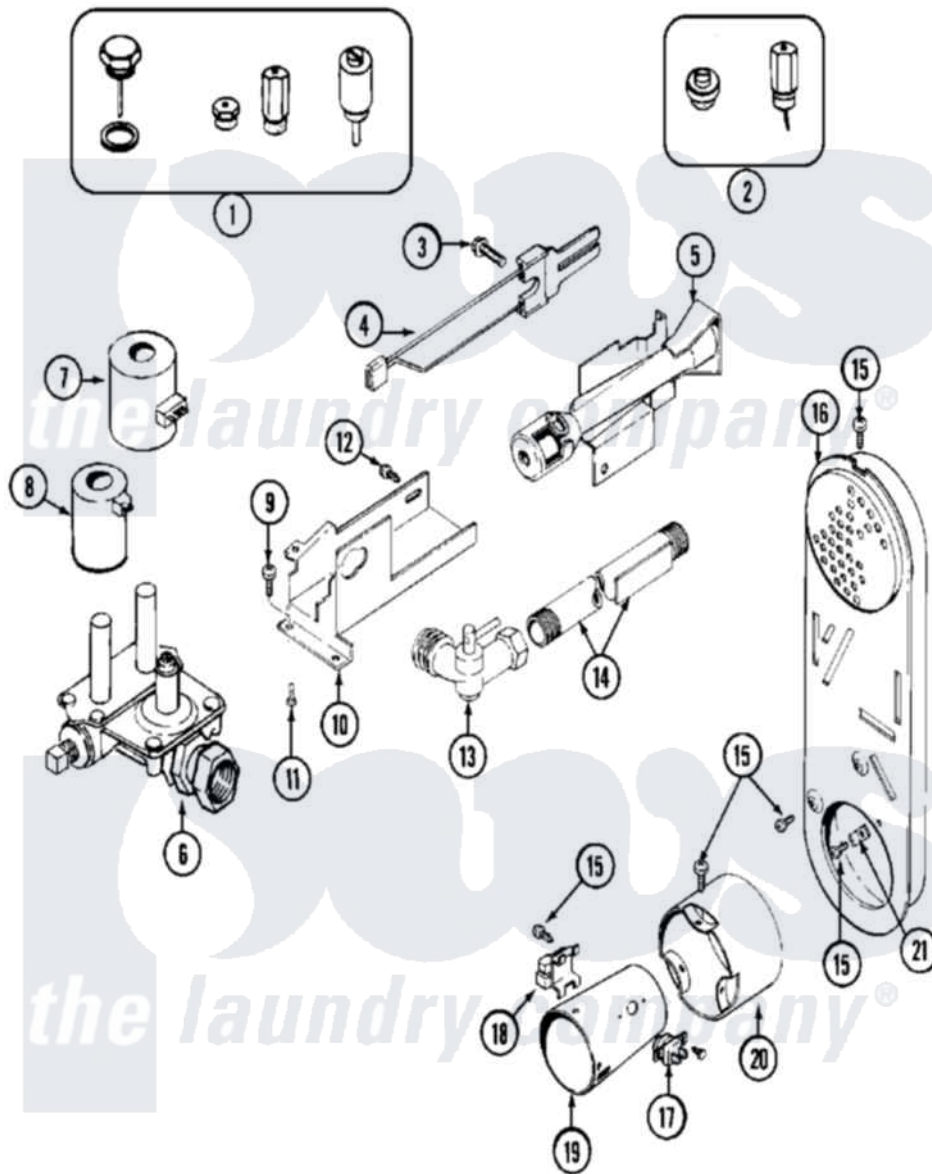

# Maytag MDG13CSABW 07 - GAS VALVE

Maytag [Commercial Maytag MDG13CSABW Dryer Parts](#) Parts Diagram 07 - GAS VALVE  
 Click on the part number to view part

Item	Original Part Number	Replaced By	Status	Part Description
001	Y308378	<a href="#">W10402145</a>		LP Gas Con
002	Y308377		Not Available	CONVERSION KIT (LP TO NATURAL)
003	<a href="#">304971</a>			Screw Note: Screw, Igniter
004	304970	<a href="#">4391996</a>		Ignitor
005	33001247	<a href="#">33002793</a>		Burner Assembly
006	<a href="#">307927</a>			Valve, Gas
"	<a href="#">308345</a>			Valve, Gas
"	33001847	<a href="#">307927</a>		Valve, Gas
007	<a href="#">306106</a>			Coil, Holding And Booster--W
"	<a href="#">Y307931</a>			Coil, Holding And Booster
008	306105	<a href="#">694540</a>		Coil, 60 Hz
"	<a href="#">307930</a>			Coil, Secondary
009	<a href="#">Y313561</a>			Screw---NA
010	<a href="#">314566</a>			Gas Control Bracket
011	<a href="#">Y313559</a>			Screw

012	314082	<a href="#">90767</a>	Screw, 8A X 3/8 HeX Washer Head Tapping
"	314568	<a href="#">Y313559</a>	Screw
013	<a href="#">Y303349</a>		Angle Shut-Off, Gas Valve
014	Y303383	<a href="#">33001735</a>	Pipe And Bracket Assembly Series 18 Not Needed Use Vavle
015	<a href="#">211294</a>	<a href="#">90767</a>	Screw, 8A X 3/8 HeX Washer Head Tapping
016	Y308504	Not Available	INLET DUCT ASSEMBLY
017	<a href="#">303395</a>		Thermostat, Hi-Limit
"	<a href="#">305169</a>		Thermostat, Hi-Limit Gas
018	Y303377	<a href="#">338906</a>	Radiant, Sensor
019	<a href="#">Y308548</a>		Combustion Cone Assembly
"	<a href="#">Y308549</a>		Combustion Cone Assembly
020	NLA	Not Available	EXTENSION, CONE (W/SCREWS)
"	<a href="#">Y303841</a>		Cone, Extension
021	<a href="#">Y312890</a>		Retainer, Heater Chamber