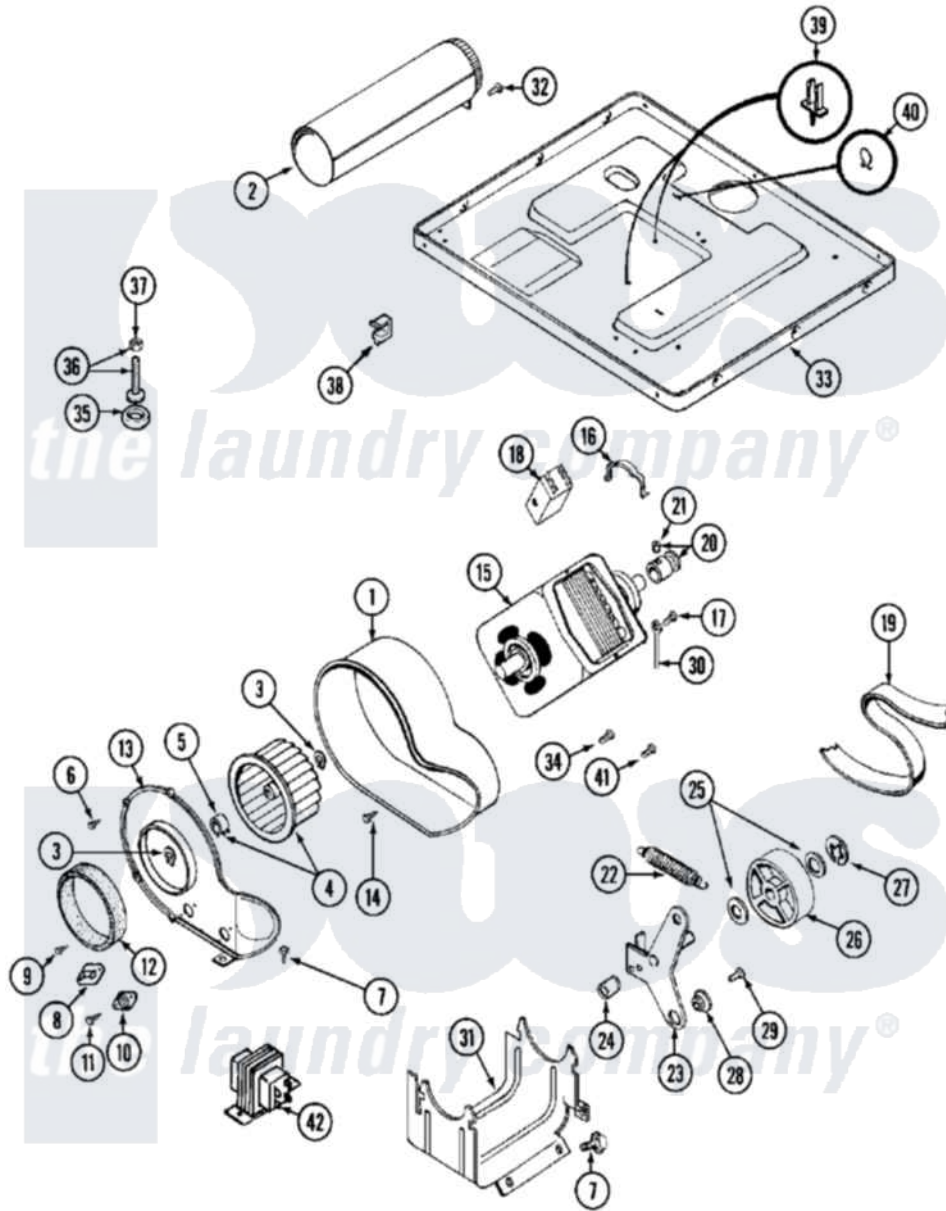

Maytag MDG13CSABW 08 - MOTOR DRIVE

Maytag [Commercial Maytag MDG13CSABW Dryer Parts](#) Parts Diagram 08 - MOTOR DRIVE
 Click on the part number to view part

Item	Original Part Number	Replaced By	Status	Part Description
001	Y312893			Housing, Blower
002	Y303442			EXHAUST DUCT ASSEMBLY
003	410233	9703438		Ring-Retrn
004	Y303836			Blower Wheel Assembly And Clamp
005	312967			Clamp, Blower Housing
006	Y312961	W10116751		Screw
007	Y313561			Screw----NA
008	303392			Thermostat, Cycling
"	306966			Thermostat, Multi-Temp Part Not Used Mdg26ct-MN Only
"	33001306			Wire Harness, Thermostats
"	Y303225			Thermostat, Permanent Press
009	211294	90767		Screw, 8A X 3/8 HeX Washer Head Tapping
010	306604			Cut-Off, Thermal Part Not Used
011	NLA		Not Available	SCREW, THERMAL CUT-OFF