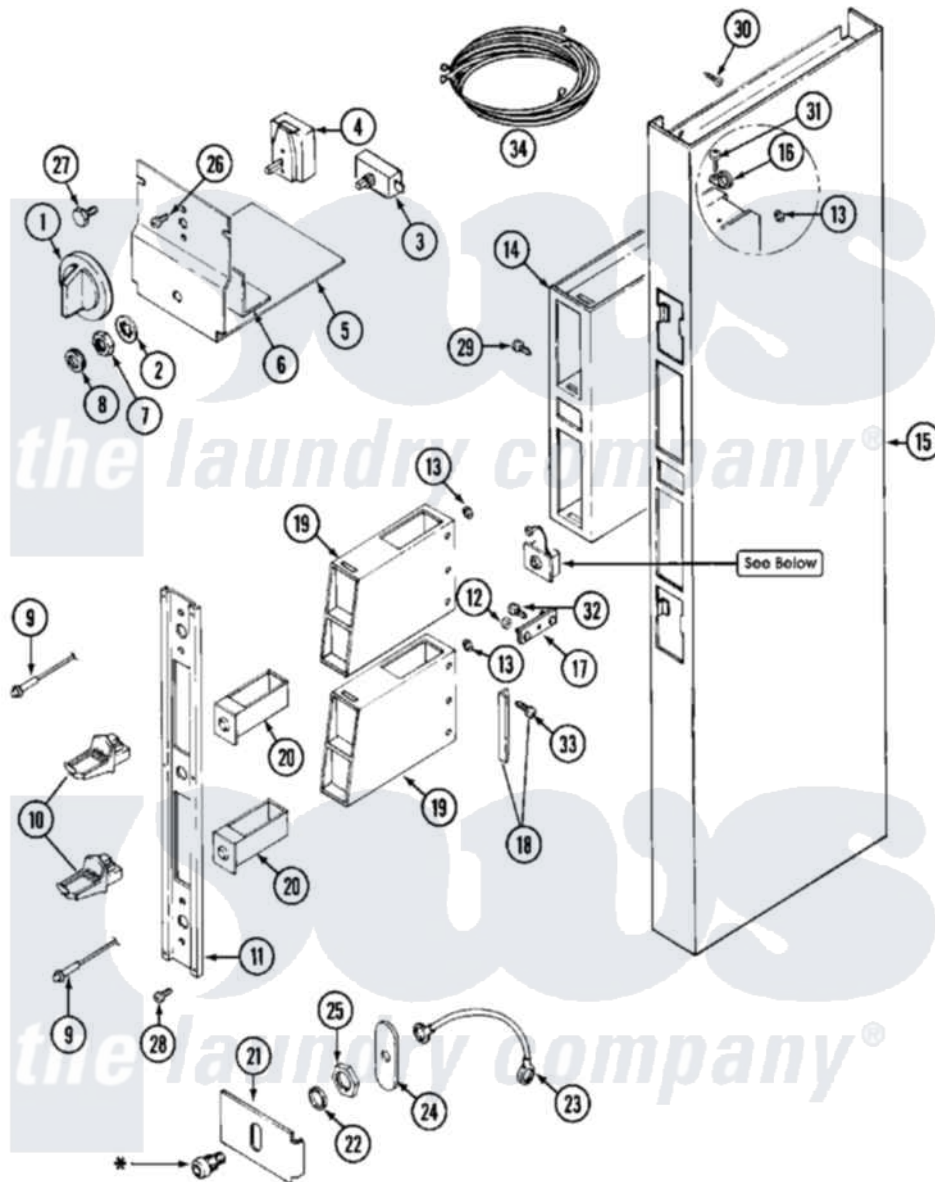

Maytag MDG13CSAGW 01 - CONTROL CENTER SHROUD

* Contact your Commercial Distributor For Security Items.

Maytag [Commercial Maytag MDG13CSAGW Dryer Parts](#) Parts Diagram 01 - CONTROL CENTER SHROUD
 Click on the part number to view part

| Item | Original Part Number | Replaced By | Status | Part Description |
|------|-------------------------|---------------------------|---------------|---|
| 001 | 205663 | | | Knob For Selector Switch |
| 002 | 312751 | | | Lockwasher, Start Switch |
| 003 | 306940 | W10149462 | | Switch, Push-To-Start |
| 004 | 307253 | | | Switch, Cycle Selector |
| 005 | Y314261 | | | Switch And Relay Bracket |
| 006 | NLA | | Not Available | INSULATOR, SWITCH |
| 007 | Y312706 | 422617 | | Nut |
| 008 | Y312702 | | | Knurled Nut, Start Switch |
| 009 | 303963 | | Not Available | LIGHT, INDICATOR |
| " | NLA | | Not Available | LIGHT, INDICATOR |
| 010 | NLA | | Not Available | MAYTAG COIN SLIDE (ACCY) |
| 011 | NLA | | Not Available | PANEL, VAULT |
| 012 | Y052740 | 62739 | | Nut, Lock |
| 013 | Y313671 | 33001303 | | Grommet, Plate Hole |
| 014 | 211294 | 90767 | | Screw, 8A X 3/8 HeX Washer Head Tapping |