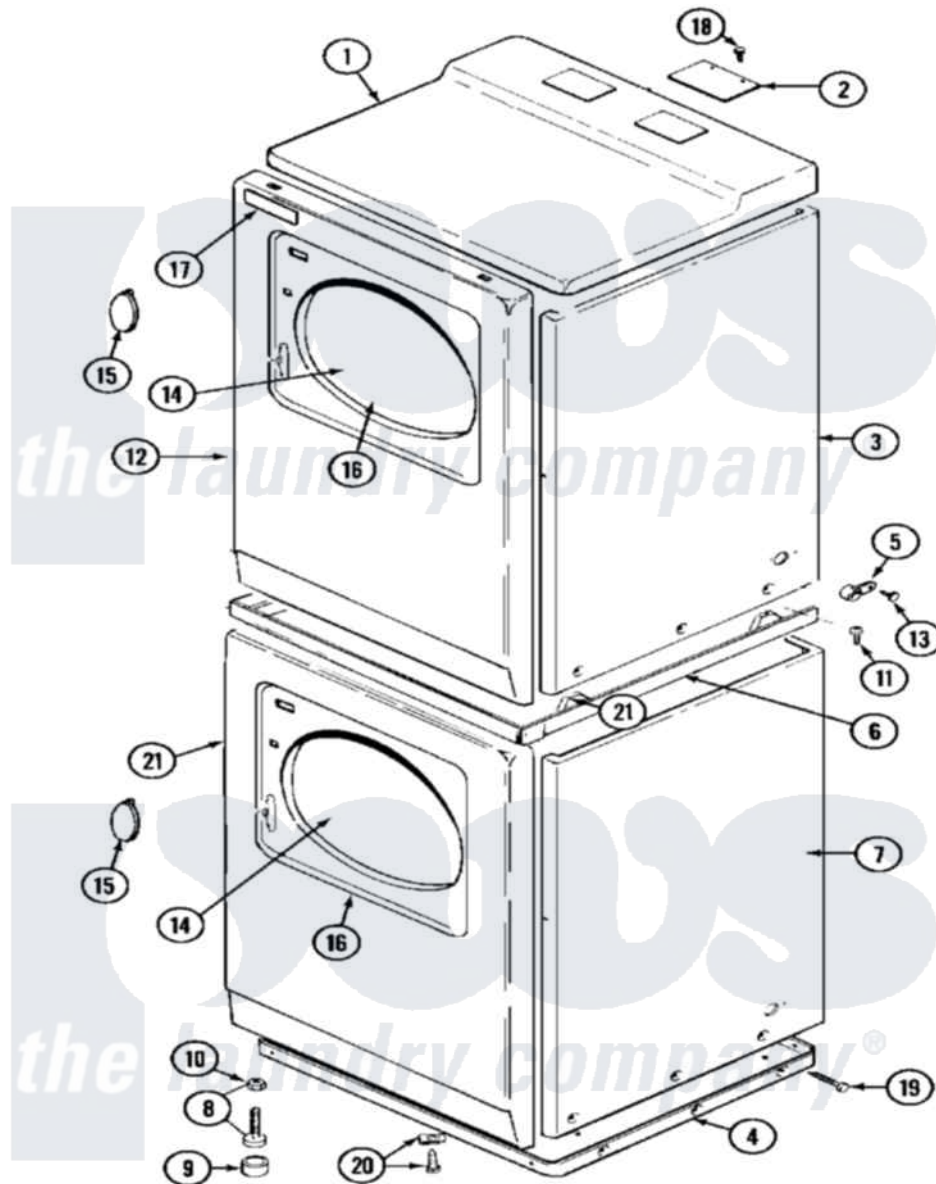

# Maytag MDG13CSAGW 03 - FRONT

Maytag [Commercial Maytag MDG13CSAGW Dryer Parts](#) Parts Diagram 03 - FRONT  
 Click on the part number to view part

Item	Original Part Number	Replaced By	Status	Part Description
001	NLA		Not Available	COVER, TOP (WHT)
002	NLA		Not Available	PLATE, COVER
003	NLA		Not Available	CABINET (UPR-ALM)
004	306530		Not Available	BASE ASSEMBLY (LOWER)
005	910768	<a href="#">M0280301</a>		Tie Electr
006	<a href="#">33001302</a>			(WHT)
"	911050	<a href="#">4312464</a>		Screw
"	NLA		Not Available	SPACER ASSEMBLY (ALM)
"	Y310632	<a href="#">1163839</a>		Screw
007	NLA		Not Available	CABINET (LWR-ALM)
008	Y302699	<a href="#">22003428</a>		Leg, Adjustable
009	<a href="#">210684</a>			Foot, Adjustable Leg
010	<a href="#">210385</a>			Lock Nut For Adjustable Leg
011	314663	<a href="#">214354</a>		Screw, Top Cover To Cabnt.
012	33001486	<a href="#">98008544</a>		Screw
"	NLA		Not Available	PANEL, FRONT (WHT)---NA

013	211168	<a href="#">W10139210</a>		Screw, 8-18 X 5/16
014	33001203		Not Available	PANEL, CLEAR INNER (W/SEAL)
015	<a href="#">314939</a>			Handle, Door
"	<a href="#">314974</a>			Handle, Door
016	314967		Not Available	DOOR W/WINDOW OUTER HALF (WHT)
"	NLA		Not Available	(ALM)
017	33001711	<a href="#">33002936</a>		Medallion-
018	<a href="#">Y313559</a>			Screw
019	<a href="#">213007</a>			Xfor Cabinet See Cabinet, Back
020	<a href="#">22001496</a>			Front Panel Fastener And Screw
021	310933	<a href="#">33002194</a>		Nut, Speed