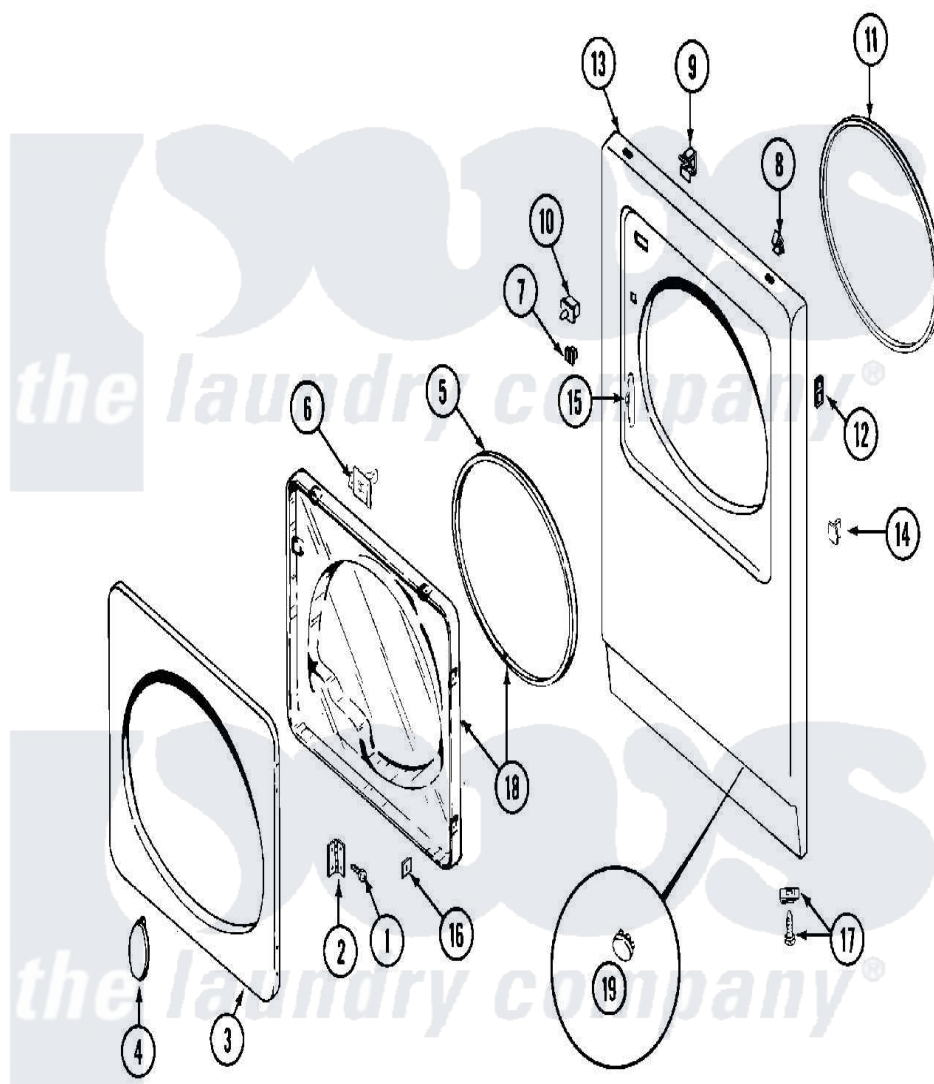

Maytag MDG13CSAGW 04 - DOOR

Maytag [Commercial Maytag MDG13CSAGW Dryer Parts](#) Parts Diagram 04 - DOOR

[Click on the part number to view part](#)

Item	Original Part Number	Replaced By	Status	Part Description
001	Y314062			Screw, Door Hinge And Panel
002	33001230			Hinge, Door
003	314967		Not Available	DOOR W/WINDOW OUTER HALF (WHT)
"	NLA		Not Available	(ALM)
004	314939			Handle, Door
"	314974			Handle, Door
005	33001192			Seal, Door
006	33001305			Strike, Door
007	Y304578	LA-1003		Door Catch Kit
008	212982	22001650		Fastener, Spring
009	Y310376			Clip, Door Switch Harness
010	33001509	W10169313		Switch-Dor
011	314937			Seal, Front Panel
012	NLA		Not Available	SPEEDNUT, HINGE SCREW
"	NLA		Not Available	SCREW, PLASTIC
013	33001486	98008544		Screw

"	NLA	Not Available	PANEL, FRONT (WHT)---NA
014	NLA	Not Available	PLUG, DOOR CATCH
015	33001175		Cover, Hinge Hole
"	33001176		Cover, Hinge Hole
016	Y313910		Clip, Door Liner To Outer Panel
017	22001496		Front Panel Fastener And Screw
018	33001203	Not Available	PANEL, CLEAR INNER (W/SEAL)
019	33001614	Not Available	PLUG, FRONT PANEL (WHT)
"	33001615	Not Available	PLUG, FRONT PANEL (ALM)