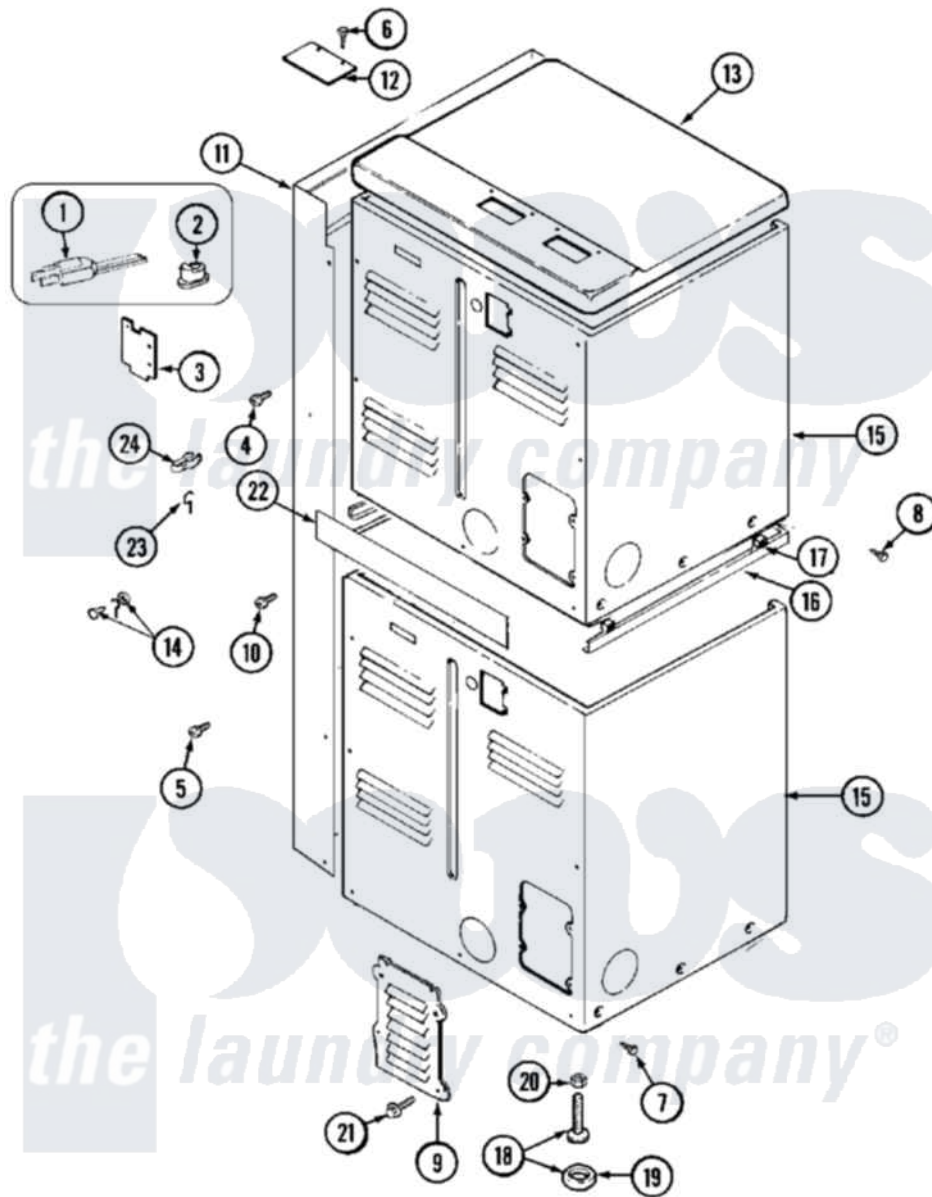

Maytag MDG13CSAGW 05 - REAR

Maytag [Commercial Maytag MDG13CSAGW Dryer Parts](#) Parts Diagram 05 - REAR
 Click on the part number to view part

Item	Original Part Number	Replaced By	Status	Part Description
001	308966		Not Available	CORD, POWER (EXPORT)
"	33001284		Not Available	CORD, POWER
"	33001285		Not Available	CORD, POWER
002	211881			Grommet, Cord Part Not Used-Gas Models Only
"	NLA		Not Available	GROMMET, POWER CORD
003	Y312905		Not Available	COVER, TERMINAL
004	Y313561			Screw---NA
005	NLA		Not Available	SCREW, SHROUD
006	Y313559			Screw
007	213007			Xfor Cabinet See Cabinet, Back
008	NLA		Not Available	SCREW, SPACER ASSEMBLY
"	Y310632	1163839		Screw
009	216423	3370225		Screw
010	Y313561			Screw---NA

"	Y310632	1163839		Screw
011	NLA		Not Available	SHROUD, CONTROL (WHT)
012	NLA		Not Available	PLATE, TOP COVER
013	NLA		Not Available	COVER, TOP (WHT)
014	NLA		Not Available	SCREW & WASHER ASSEMBLY
015	NLA		Not Available	CABINET (UPR-ALM)
"	Y310632	1163839		Screw
016	33001302			(WHT)
"	NLA		Not Available	SPACER ASSEMBLY (ALM)
017	310933	33002194		Nut, Speed
018	Y302699	22003428		Leg, Adjustable
019	210684			Foot, Adjustable Leg
020	210385			Lock Nut For Adjustable Leg
021	Y312951		Not Available	ACCESS COVER, BACK
022	NLA		Not Available	STRIP, FILLER
023	311155			Ground Wire And Clamp
024	301548			Clamp, Ground Wire