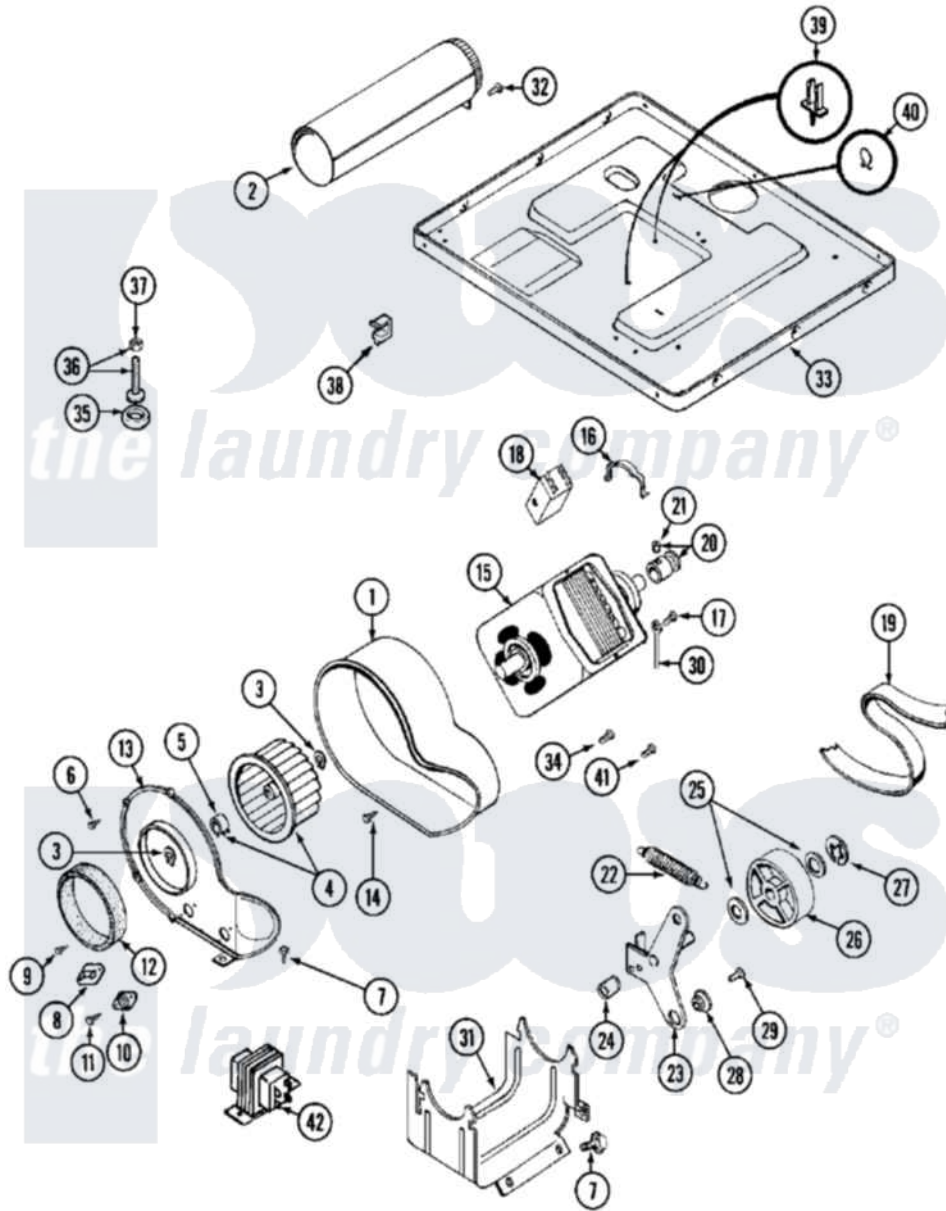

# Maytag MDG13CSAGW 08 - MOTOR DRIVE

Maytag [Commercial Maytag MDG13CSAGW Dryer Parts](#) Parts Diagram 08 - MOTOR DRIVE  
 Click on the part number to view part

Item	Original Part Number	Replaced By	Status	Part Description
001	<a href="#">Y312893</a>			Housing, Blower
002	<a href="#">Y303442</a>			EXHAUST DUCT ASSEMBLY
003	410233	<a href="#">9703438</a>		Ring-Retrn
004	<a href="#">Y303836</a>			Blower Wheel Assembly And Clamp
005	<a href="#">312967</a>			Clamp, Blower Housing
006	Y312961	<a href="#">W10116751</a>		Screw
007	<a href="#">Y313561</a>			Screw---NA
008	<a href="#">303392</a>			Thermostat, Cycling
"	<a href="#">306966</a>			Thermostat, Multi-Temp Part Not Used Mdg26ct-MN Only
"	<a href="#">33001306</a>			Wire Harness, Thermostats
"	<a href="#">Y303225</a>			Thermostat, Permanent Press
009	<a href="#">211294</a>	<a href="#">90767</a>		Screw, 8A X 3/8 HeX Washer Head Tapping
010	<a href="#">306604</a>			Cut-Off, Thermal Part Not Used
011	NLA		Not Available	SCREW, THERMAL CUT-OFF