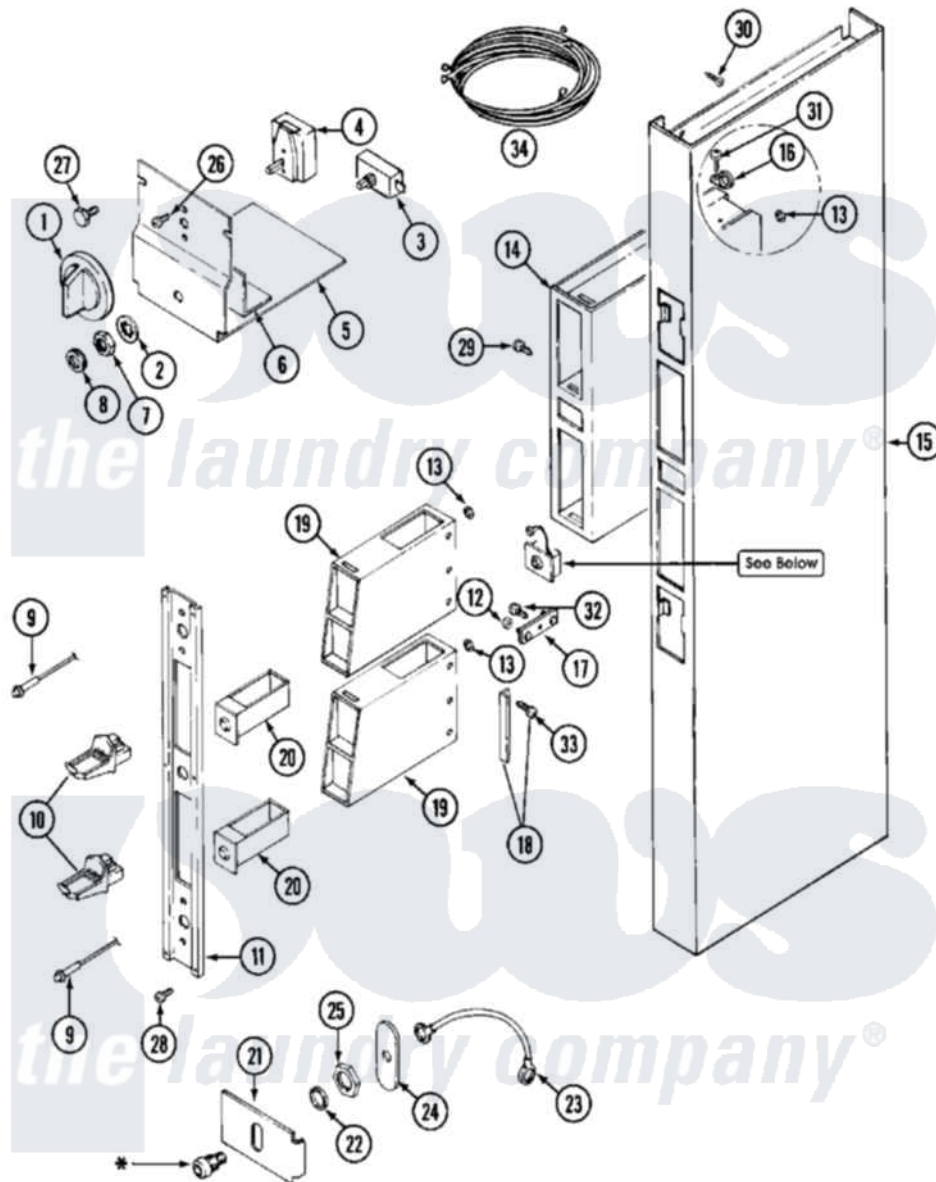

Maytag MDG13CSAKL 01 - CONTROL CENTER SHROUD

*** Contact your Commercial Distributor For Security Items.**

Maytag [Commercial Maytag MDG13CSAKL Dryer Parts](#) Parts Diagram 01 - CONTROL CENTER SHROUD
 Click on the part number to view part

Item	Original Part Number	Replaced By	Status	Part Description
001	205663			Knob For Selector Switch
002	312751			Lockwasher, Start Switch
003	306940	W10149462		Switch, Push-To-Start
004	307253			Switch, Cycle Selector
005	Y314261			Switch And Relay Bracket
006	NLA		Not Available	INSULATOR, SWITCH
007	Y312706	422617		Nut
008	Y312702			Knurled Nut, Start Switch
009	NLA		Not Available	LIGHT, INDICATOR
010	NLA		Not Available	SLIDE, MAYTAG COIN
011	NLA		Not Available	PANEL, VAULT
012	Y052740	62739		Nut, Lock
013	Y313671	33001303		Grommet, Plate Hole
014	211294	90767		Screw, 8A X 3/8 HeX Washer Head Tapping
"	305534		Not Available	VAULT ASSEMBLY
"	Y313559			Screw

015	211294	90767	Screw, 8A X 3/8 HeX Washer Head Tapping
"	NLA	Not Available	SHROUD, CONTROL (ALM)
"	NLA	Not Available	SCREW, SHROUD
016	910768	M0280301	Tie Electr
017	22001810	Not Available	STRAP, MOUNTING
018	NLA	Not Available	STOP, COIN METER
019	NLA	Not Available	CASE, COIN METER (ALM)
020	205423L	208883	Coin Box K
021	313428	Not Available	PLATE FOR LATCH
022	NLA	Not Available	WASHER, LATCH
023	211168	W10139210	Screw, 8-18 X 5/16
"	Y303981		Ground Wire For Latch
024	Y313427	206637	Lock Kit
025	212328	W10139762	Hex Nut, 3/4-27
026	Y313588	488234	Screw 8-32 X 1/4
027	212276	W10116760	Screw
028	Y313424		Screw, Vault Panel
029	211294	90767	Screw, 8A X 3/8 HeX Washer Head Tapping
"	Y313559		Screw
030	213648	98165	Screw
031	211168	W10139210	Screw, 8-18 X 5/16
032	212276	W10116760	Screw
033	Y014872		Screw, Coin Meter Stop -
034	33001564		Wire Harness, Main
"	33001565		(LWR)
"	NLA	Not Available	WIRE HARNESS, MAIN (UPR)