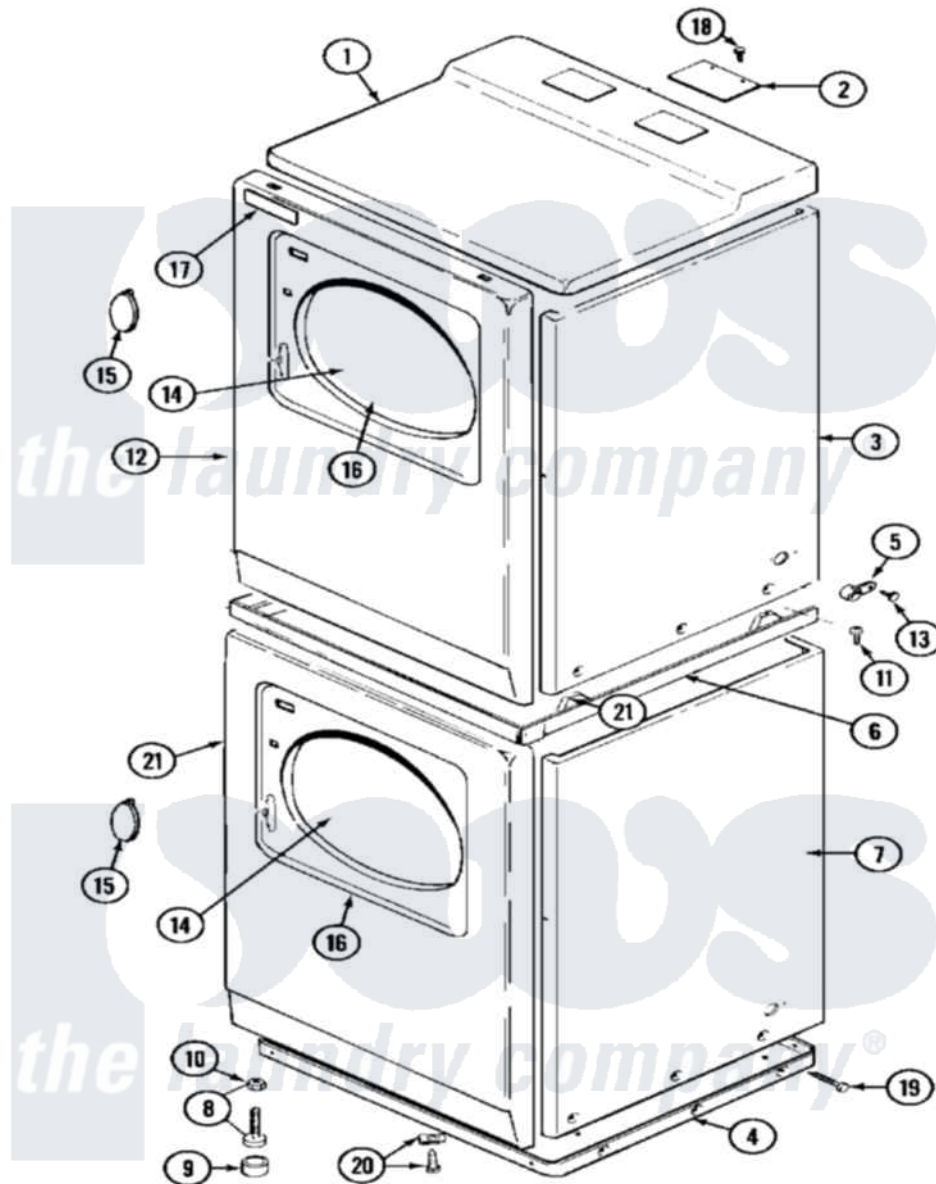

Maytag MDG13CSAKL 03 - FRONT

Maytag Commercial Maytag MDG13CSAKL Dryer Parts Parts Diagram 03 - FRONT
 Click on the part number to view part

Item	Original Part Number	Replaced By	Status	Part Description
001	NLA		Not Available	COVER, TOP (ALM)---NA
002	NLA		Not Available	PLATE, COVER
003	NLA		Not Available	CABINET (UPR-ALM)
004	306530		Not Available	BASE ASSEMBLY (LOWER)
005	910768	M0280301		Tie Electr
006	911050	4312464		Screw
"	NLA		Not Available	SPACER ASSEMBLY (ALM)
"	Y310632	1163839		Screw
007	NLA		Not Available	CABINET (LWR-ALM)
008	Y302699	22003428		Leg, Adjustable
009	210684			Foot, Adjustable Leg
010	210385			Lock Nut For Adjustable Leg
011	314663	214354		Screw, Top Cover To Cabnt.
012	33001486	98008544		Screw
"	NLA		Not Available	PANEL, FRONT (ALM)---NA
013	211168	W10139210		Screw, 8-18 X 5/16

014	33001203	Not Available	PANEL, CLEAR INNER (W/SEAL)
015	314974		Handle, Door
016	NLA	Not Available	PANEL, OUTER (ALM)
017	33001711	33002936	Medallion-
018	Y313559		Screw
019	213007		Xfor Cabinet See Cabinet, Back
020	22001496		Front Panel Fastener And Screw
021	310933	33002194	Nut, Speed