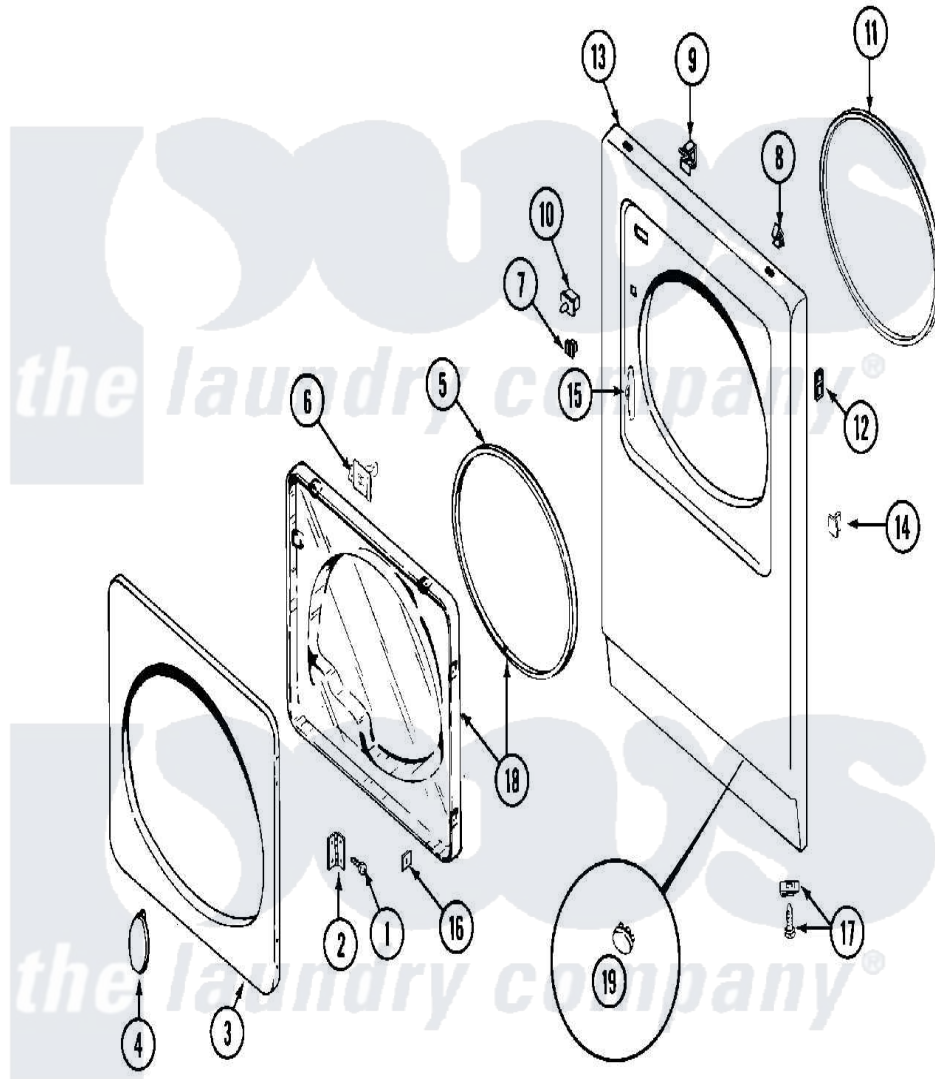

Maytag MDG13CSAKL 04 - DOOR

Maytag [Commercial Maytag MDG13CSAKL Dryer Parts](#) Parts Diagram 04 - DOOR
 Click on the part number to view part

Item	Original Part Number	Replaced By	Status	Part Description
001	Y314062			Screw, Door Hinge And Panel
002	33001230			Hinge, Door
003	NLA		Not Available	PANEL, OUTER (ALM)
004	314974			Handle, Door
005	33001192			Seal, Door
006	33001305			Strike, Door
007	Y304578	LA-1003		Door Catch Kit
008	212982	22001650		Fastener, Spring
009	Y310376			Clip, Door Switch Harness
010	33001509	W10169313		Switch-Dor
011	314937			Seal, Front Panel
012	NLA		Not Available	SPEEDNUT, HINGE SCREW
"	NLA		Not Available	SCREW, PLASTIC
013	33001486	98008544		Screw
"	NLA		Not Available	PANEL, FRONT (ALM)---NA
014	NLA		Not Available	PLUG, DOOR CATCH

015	33001176		Cover, Hinge Hole
016	Y313910		Clip, Door Liner To Outer Panel
017	22001496		Front Panel Fastener And Screw
018	33001203	Not Available	PANEL, CLEAR INNER (W/SEAL)
019	33001615	Not Available	PLUG, FRONT PANEL (ALM)