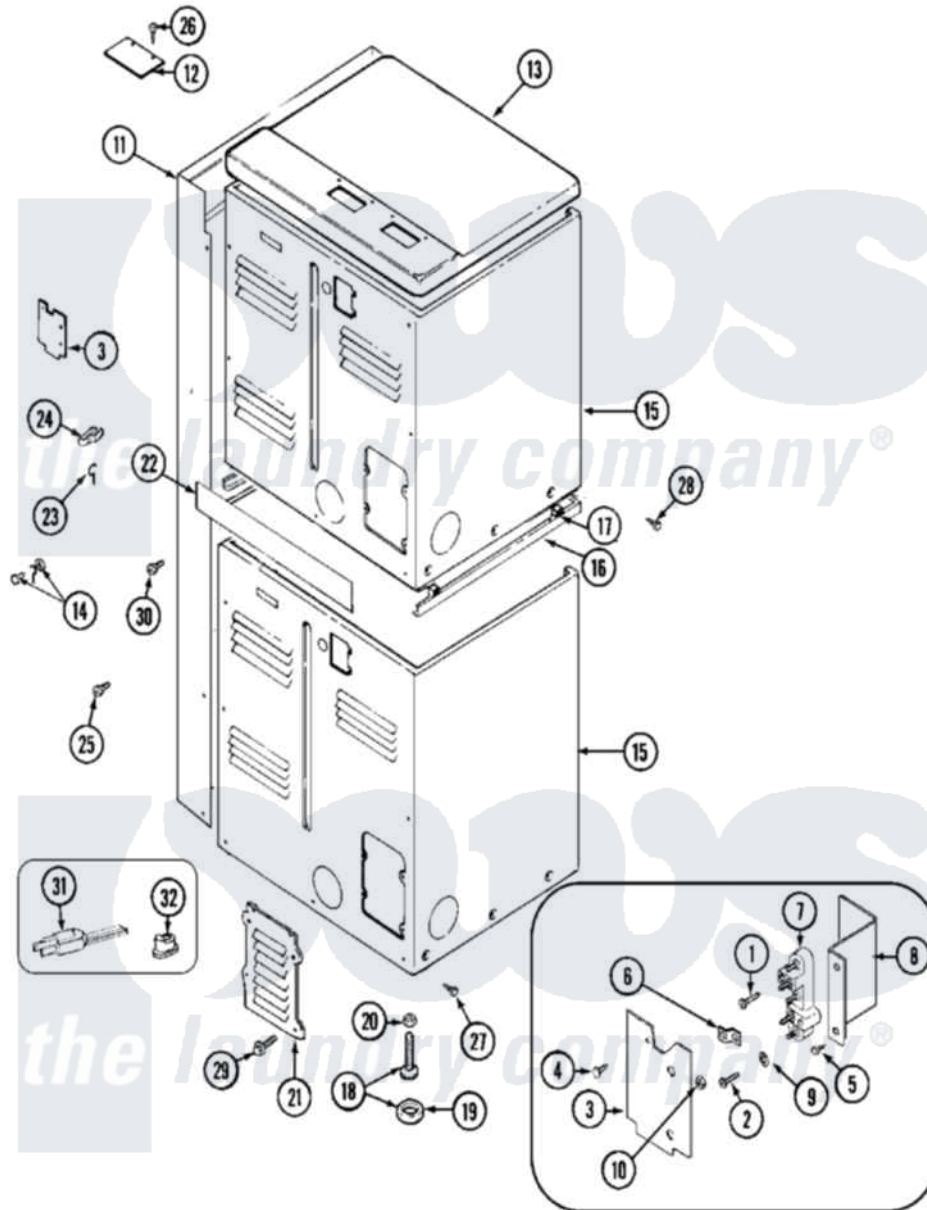

Maytag MDG13CSAKL 05 - REAR

Maytag [Commercial Maytag MDG13CSAKL Dryer Parts](#) Parts Diagram 05 - REAR
 Click on the part number to view part

Item	Original Part Number	Replaced By	Status	Part Description
001	NLA		Not Available	SCREW, GROUND STRAP
002	Y310632	1163839		Screw
003	Y312905		Not Available	COVER, TERMINAL
004	Y313561			Screw----NA
005	Y312209	W10001200		Screw
006	Y312184			Strap, Grounding
007	33001244			Block, Terminal
008	Y312904			Bracket, Terminal Block
009	311093			Washer, Terminal Connection
"	Y311270			Washer, Terminal Block
010	311484	112432		Nut
011	NLA		Not Available	SHROUD, CONTROL (ALM)
012	NLA		Not Available	PLATE, TOP COVER
013	NLA		Not Available	COVER, TOP (ALM)----NA
014	NLA		Not Available	SCREW & WASHER ASSEMBLY
015	NLA		Not Available	CABINET (UPR-ALM)

"	Y310632	1163839	Screw
016	NLA	Not Available	SPACER ASSEMBLY (ALM)
017	310933	33002194	Nut, Speed
018	Y302699	22003428	Leg, Adjustable
019	210684		Foot, Adjustable Leg
020	210385		Lock Nut For Adjustable Leg
021	Y312951	Not Available	ACCESS COVER, BACK
022	NLA	Not Available	STRIP, FILLER
023	311155		Ground Wire And Clamp
024	301548		Clamp, Ground Wire
025	NLA	Not Available	SCREW, SHROUD
026	Y313559		Screw
027	213007		Xfor Cabinet See Cabinet, Back
028	NLA	Not Available	SCREW, SPACER ASSEMBLY
"	Y310632	1163839	Screw
029	216423	3370225	Screw
030	Y313561		Screw----NA
"	Y310632	1163839	Screw
031	NLA	Not Available	CORD, POWER
032	216183		Grommet, Cord Export