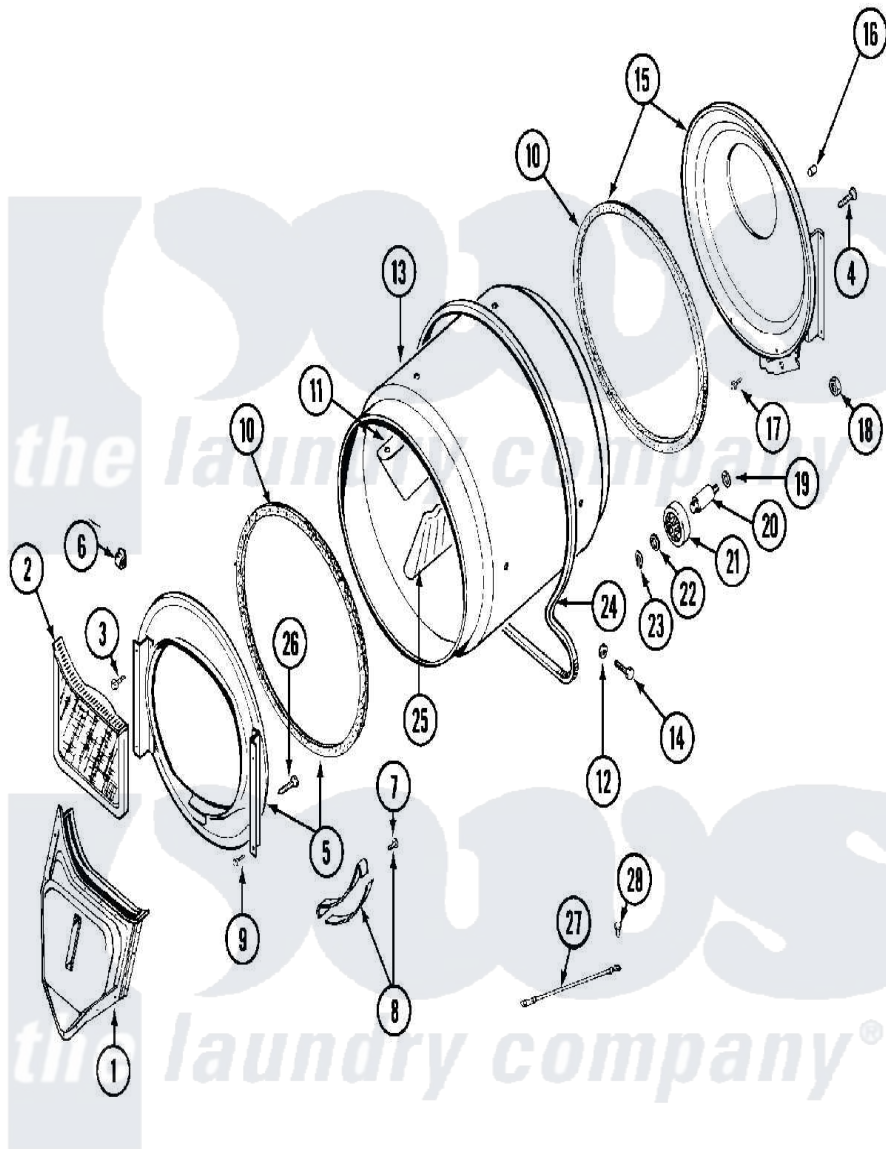

Maytag MDG13CSAKL 06 - TUMBLER

Maytag [Commercial Maytag MDG13CSAKL Dryer Parts](#) Parts Diagram 06 - TUMBLER
 Click on the part number to view part

Item	Original Part Number	Replaced By	Status	Part Description
001	33001016			Outlet Duct Assembly
002	33001170	33002970		Lint Filte
003	NLA		Not Available	SCREW, TUMBLER SUPPORT
004	Y313561			Screw---NA
005	33001179			Front, Tumbler
006	Y310376			Clip, Door Switch Harness
007	210720			Rivet, Bearing To Tumbler Frnt
008	306508			Tumbler Bearing Kit ---W
009	Y310632	1163839		Screw
010	314820			Seal, Tumbler
011	33001012			Baffle
012	314158			Washer, Baffle To Tumbler
013	33001108		Not Available	DRYER TUMBLER, W/O BAFFLES
014	Y310759			Screw, Tumbler Baffles
015	33001178			Back, Tumbler

016	NLA	Not Available	COVER, THREAD
017	Y310632	1163839	Screw
018	312538	33001443	Nut, Hex
019	Y313347	312535	Washer, Vault Mounting Brk.
020	Y312948	6-3129480	Shaft- Tumbler
021	Y303373	12001541	Drum Roller/Washer Assembly--W
022	312535		Washer, Vault Mounting Brk.
023	410233	9703438	Ring-Retrn
024	Y312959		Poly "V" Belt For Tumbler
025	33001004		Baffle, Tall
026	Y314110	33002917	Screw, No.10-16
027	901220		Ground Wire
028	910343	488234	Screw 8-32 X 1/4