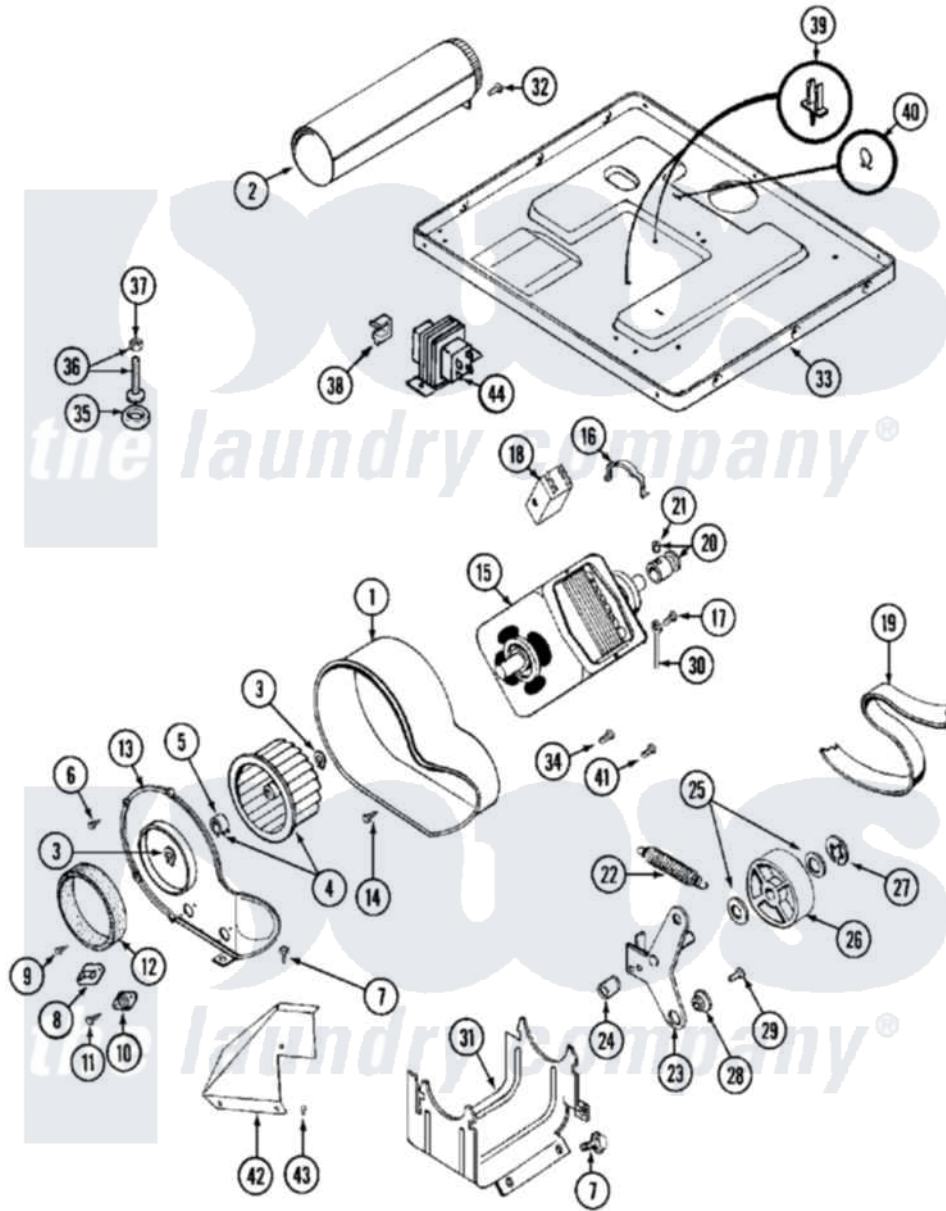

# Maytag MDG13CSAKL 07 - MOTOR DRIVE

Maytag [Commercial Maytag MDG13CSAKL Dryer Parts](#) Parts Diagram 07 - MOTOR DRIVE  
 Click on the part number to view part

Item	Original Part Number	Replaced By	Status	Part Description
001	<a href="#">Y312893</a>			Housing, Blower
002	<a href="#">Y303442</a>			EXHAUST DUCT ASSEMBLY
003	410233	<a href="#">9703438</a>		Ring-Retrn
004	<a href="#">Y303836</a>			Blower Wheel Assembly And Clamp
005	<a href="#">312967</a>			Clamp, Blower Housing
006	Y312961	<a href="#">W10116751</a>		Screw
007	<a href="#">Y313561</a>			Screw---NA
008	<a href="#">303392</a>			Thermostat, Cycling
"	<a href="#">306966</a>			Thermostat, Multi-Temp Part Not Used Mdg26ct-MN Only
"	<a href="#">306967</a>			Thermostat, Multi-Temp Part Not Used Mde26ct-MN Only
"	<a href="#">33001306</a>			Wire Harness, Thermostats
"	<a href="#">Y303225</a>			Thermostat, Permanent Press
009	<a href="#">211294</a>	<a href="#">90767</a>		Screw, 8A X 3/8 HeX Washer Head Tapping
010	<a href="#">306604</a>			Cut-Off, Thermal Part Not