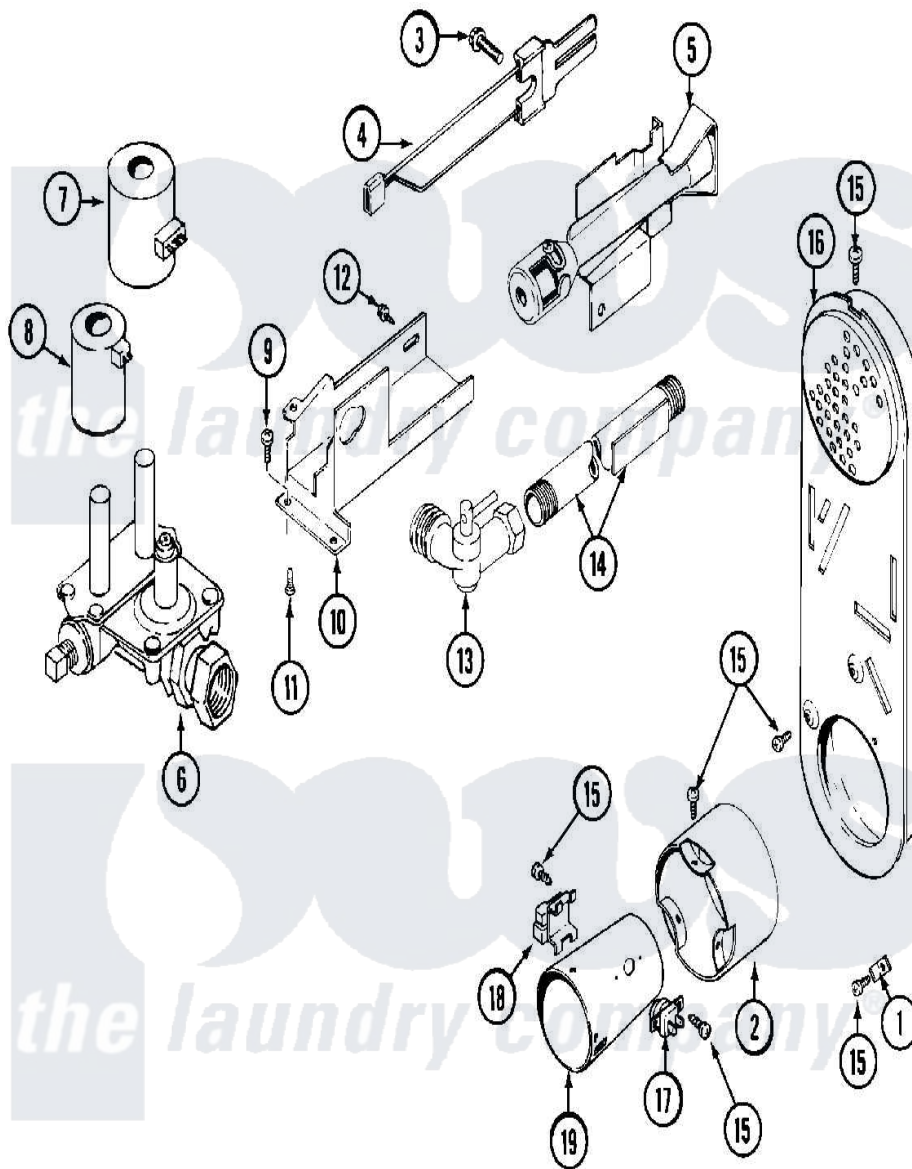

# Maytag MDG13CSAKL 08 - GAS VALVE

Maytag [Commercial Maytag MDG13CSAKL Dryer Parts](#) Parts Diagram 08 - GAS VALVE  
 Click on the part number to view part

Item	Original Part Number	Replaced By	Status	Part Description
001	<a href="#">Y312890</a>			Retainer, Heater Chamber
002	NLA		Not Available	EXTENSION, CONE (W/SCREWS)
003	<a href="#">304971</a>			Screw Note: Screw, Igniter
004	304970	<a href="#">4391996</a>		Ignitor
005	33001247	<a href="#">33002793</a>		Burner Assembly
006	<a href="#">307927</a>			Valve, Gas
007	<a href="#">Y307931</a>			Coil, Holding And Booster
008	<a href="#">307930</a>			Coil, Secondary
009	<a href="#">Y313561</a>			Screw----NA
010	<a href="#">314566</a>			Gas Control Bracket
011	<a href="#">Y313559</a>			Screw
012	314082	<a href="#">90767</a>		Screw, 8A X 3/8 HeX Washer Head Tapping
"	314568	<a href="#">Y313559</a>		Screw
013	<a href="#">Y303349</a>			Angle Shut-Off, Gas Valve Pipe And Bracket Assembly

014	Y303383	<a href="#">33001735</a>	Series 18 Not Needed Use Vavle
015	<a href="#">211294</a>	<a href="#">90767</a>	Screw, 8A X 3/8 HeX Washer Head Tapping
016	Y308504	Not Available	INLET DUCT ASSEMBLY
017	<a href="#">303395</a>		Thermostat, Hi-Limit
018	Y303377	<a href="#">338906</a>	Radiant, Sensor
019	<a href="#">Y308549</a>		Combustion Cone Assembly