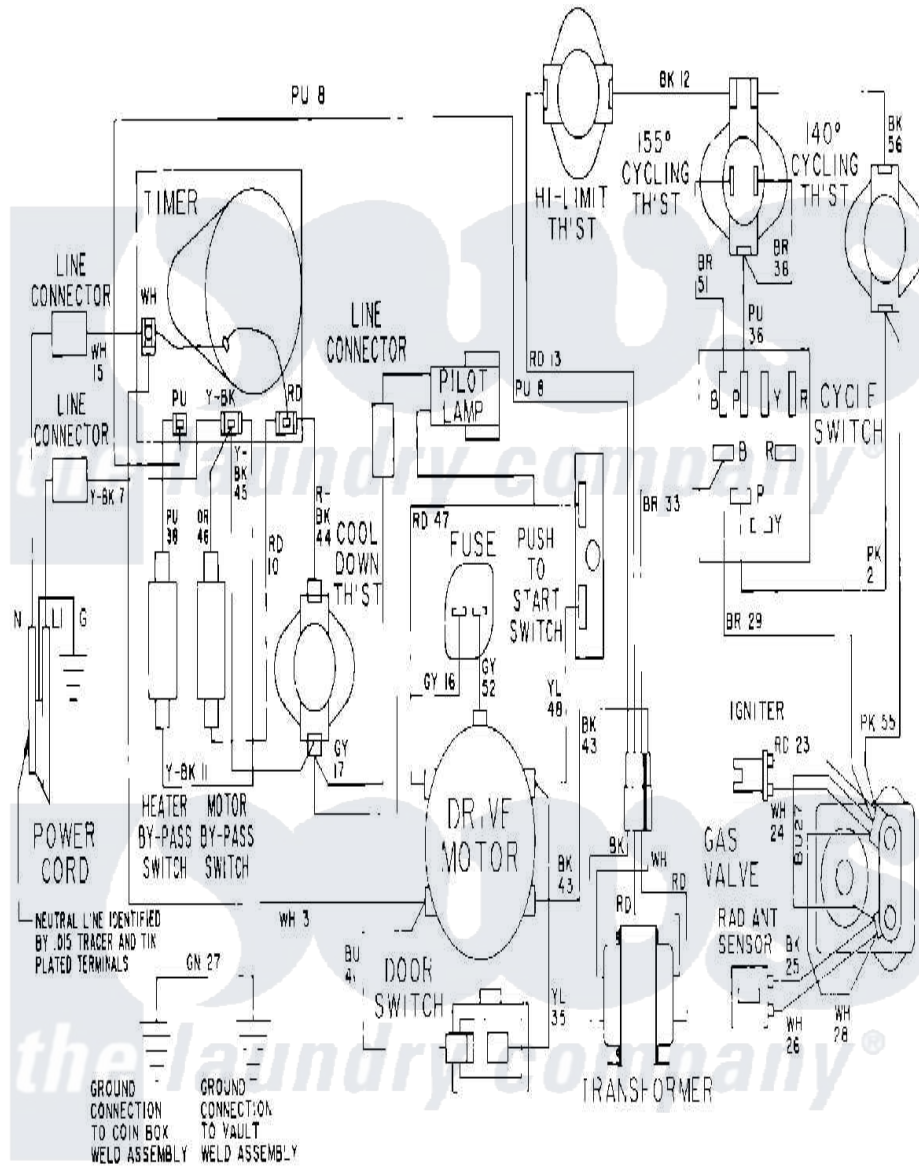

# Maytag MDG13CSEGW 09 - WIRING INFORMATION

Maytag Commercial Maytag MDG13CSEGW Dryer Parts Parts Diagram 09 - WIRING INFORMATION  
 Click on the part number to view part

Item	Original Part Number	Replaced By	Status	Part Description
001	NLA		Not Available	WIRING INFORMATION