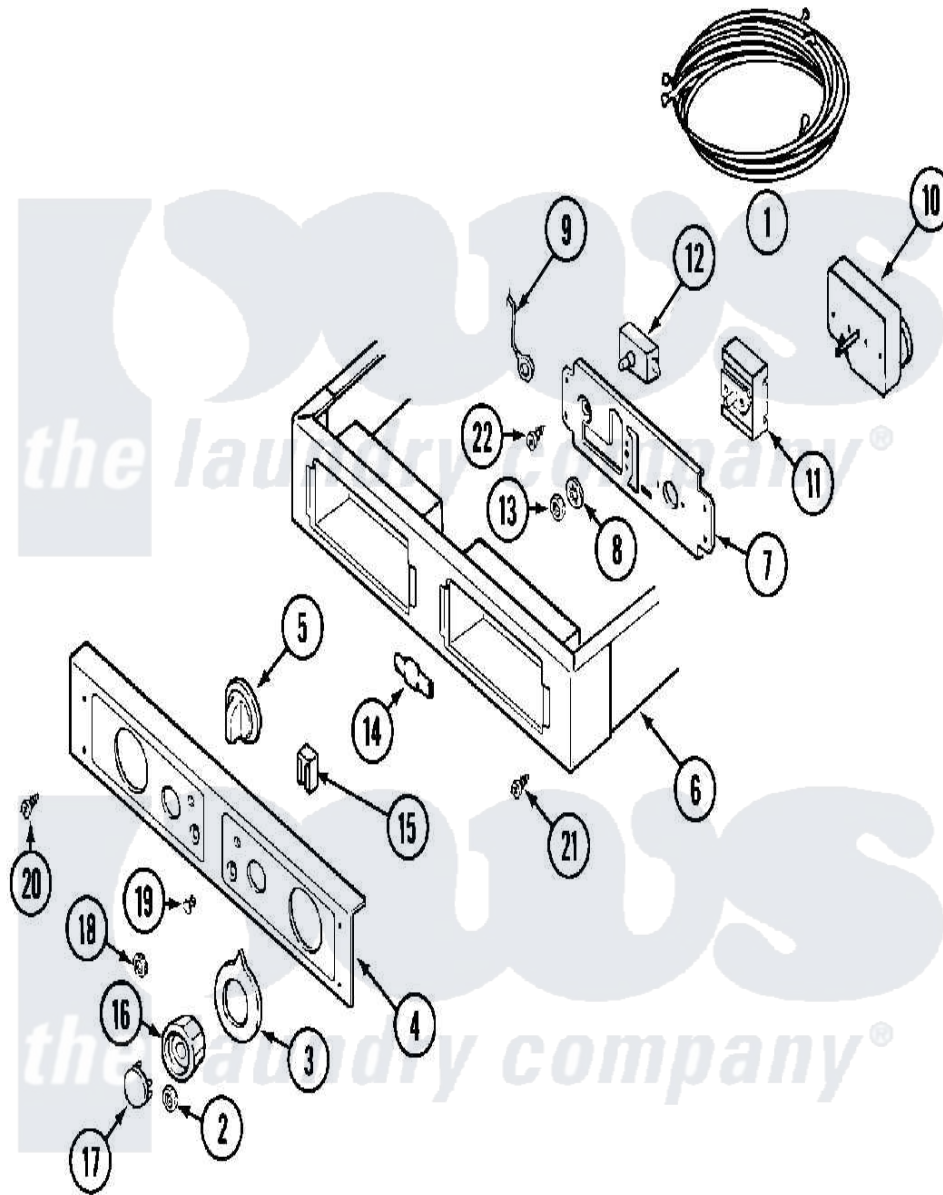

Maytag MDG13MNAAW 01 - CONTROL PANEL & SUPPORT ASSY.

Maytag [Commercial Maytag MDG13MNAAW Dryer Parts](#) Parts Diagram 01 - CONTROL PANEL & SUPPORT ASSY.
 Click on the part number to view part

Item	Original Part Number	Replaced By	Status	Part Description
001	314522			Grommet, Strain Relief
"	33001525			Wire Harness, Main
"	NLA		Not Available	(LWR)
002	312273			Nut, Control Knob
003	33001500			Dial, Timer Indicator
004	33001723			Panel, Control
005	205663			Knob For Selector Switch
006	NLA		Not Available	SUPPORT ASSEMBLY (WHT)
"	Y310632	1163839		Screw
007	NLA		Not Available	BRACKET, CONTROL MOUNTING
008	312751			Lockwasher, Start Switch
009	205810			Wire, Ground
"	211168	W10139210		Screw, 8-18 X 5/16
"	211252			Screw, Ground Wire
010	Y307296			Timer RPR
011	306940	W10149462		Switch, Push-To-Start

012	307253		Switch, Cycle Selector
013	Y312706	422617	Nut
014	Y201110	Not Available	CONNECTOR, WIRE (INDIC. LIGHT)
015	204075	Not Available	PILOT LAMP (DG MODELS ONLY)
016	314724		Knob For Timer
017	314723	W10133501	Cap, Knob
018	Y312702		Knurled Nut, Start Switch
019	215564		Lens, Indicator Light
020	215506		Screw, Control Panel Overlay
021	910186	99002757	Screw
022	Y313588	488234	Screw 8-32 X 1/4