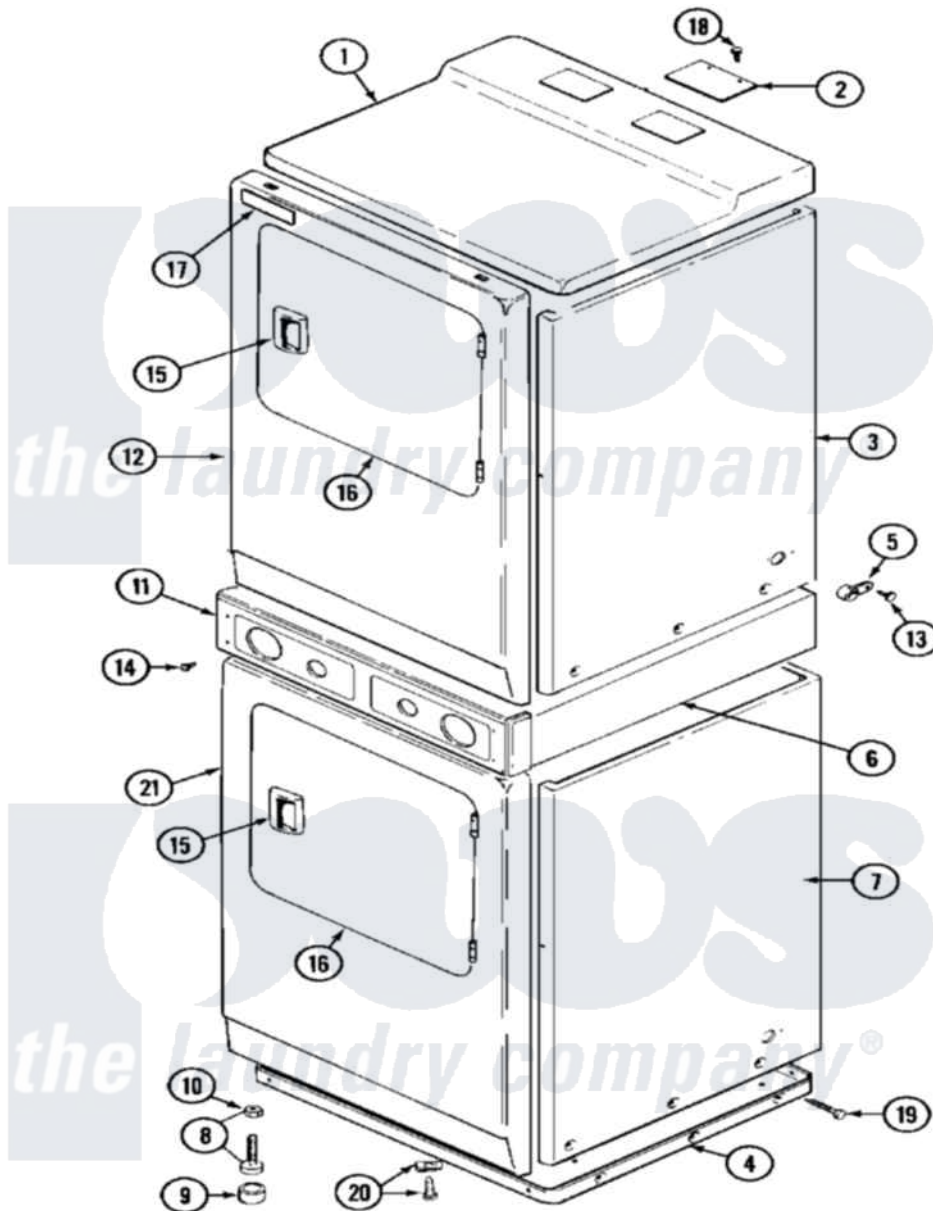

Maytag MDG13MNAAW 02 - FRONT

Maytag [Commercial Maytag MDG13MNAAW Dryer Parts](#) Parts Diagram 02 - FRONT
 Click on the part number to view part

Item	Original Part Number	Replaced By	Status	Part Description
001	NLA		Not Available	COVER, TOP (WHT)
002	NLA		Not Available	PLATE, COVER
003	NLA		Not Available	CABINET (WHT)
004	306530		Not Available	BASE ASSEMBLY (LOWER)
"	Y307482		Not Available	BASE ASSY. (UPPER & LOWER)
005	910768	M0280301		Tie Electr
006	314663	214354		Screw, Top Cover To Cabnt.
"	911050	4312464		Screw
"	NLA		Not Available	SUPPORT ASSEMBLY (WHT)
"	Y310632	1163839		Screw
007	NLA		Not Available	CABINET (WHT)
008	Y302699	22003428		Leg, Adjustable
009	210684			Foot, Adjustable Leg
010	210385			Lock Nut For Adjustable Leg
011	33001723			Panel, Control
012	33001486	98008544		Screw

"	NLA		Not Available	PANEL, FRONT (UPR-WHT)
013	211168	W10139210		Screw, 8-18 X 5/16
014	215506			Screw, Control Panel Overlay
015	33001241			Handle, Door
016	33001240			Door
017	33001711	33002936		Medallion-
018	Y313559			Screw
019	213007			Xfor Cabinet See Cabinet, Back
020	22001496			Front Panel Fastener And Screw
021	33001486	98008544		Screw
"	33001614		Not Available	PLUG, FRONT PANEL (WHT)
"	NLA		Not Available	PANEL, FRONT (LWR-WHT)