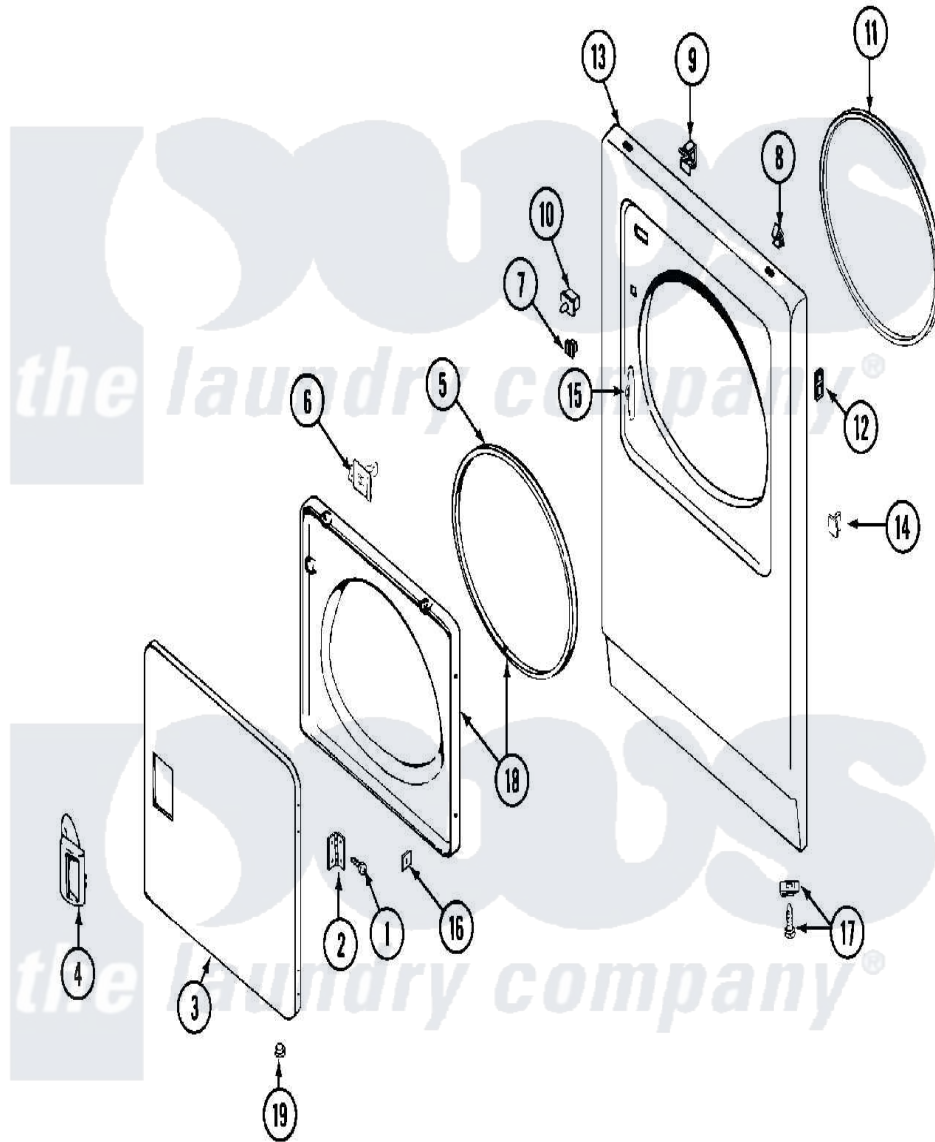

# Maytag MDG13MNAAW 03 - DOOR

Maytag [Commercial Maytag MDG13MNAAW Dryer Parts](#) Parts Diagram 03 - DOOR  
 Click on the part number to view part

Item	Original Part Number	Replaced By	Status	Part Description
001	<a href="#">Y314062</a>			Screw, Door Hinge And Panel
002	<a href="#">33001230</a>			Hinge, Door
003	<a href="#">33001240</a>			Door
004	<a href="#">33001241</a>			Handle, Door
005	<a href="#">33001131</a>			Seal, Door
006	<a href="#">33001305</a>			Strike, Door
007	Y304578	<a href="#">LA-1003</a>		Door Catch Kit
008	212982	<a href="#">22001650</a>		Fastener, Spring
009	<a href="#">Y310376</a>			Clip, Door Switch Harness
010	33001509	<a href="#">W10169313</a>		Switch-Dor
"	<a href="#">Y305753</a>	<a href="#">W10169313</a>		Switch-Dor
011	<a href="#">314937</a>			Seal, Front Panel
012	NLA		Not Available	CLIP, HINGE SCREW
"	NLA		Not Available	FASTENER CLIP
013	33001486	<a href="#">98008544</a>		Screw
"	NLA		Not Available	PANEL, FRONT (WHT-UPR)

014	NLA	Not Available	PLUG, DOOR CATCH
015	<a href="#">33001175</a>		Cover, Hinge Hole
016	<a href="#">Y313910</a>		Clip, Door Liner To Outer Panel
017	<a href="#">22001496</a>		Front Panel Fastener And Screw
"	NLA	Not Available	CLIP, CABINET SCREW
018	33001243	Not Available	PANEL, INNER DOOR (W/SEAL)
019	33001132	<a href="#">33002342</a>	Plug, Sifht Hole