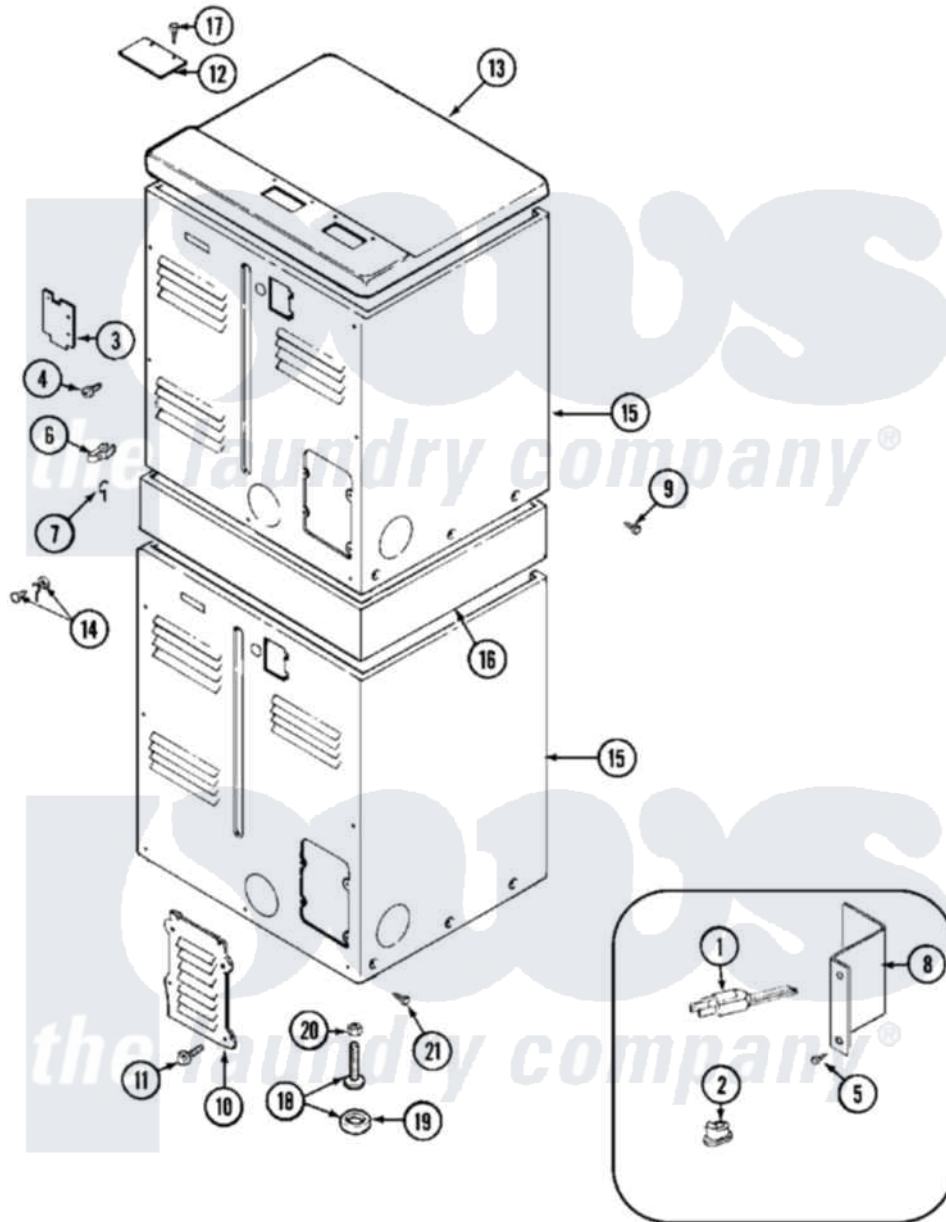

Maytag MDG13MNAAW 04 - REAR

Maytag [Commercial Maytag MDG13MNAAW Dryer Parts](#) Parts Diagram 04 - REAR
 Click on the part number to view part

Item	Original Part Number	Replaced By	Status	Part Description
001	311093			Washer, Terminal Connection
"	311484	112432		Nut
"	33001246		Not Available	CORD, POWER
002	211881			Grommet, Cord Part Not Used-Gas Models Only
003	Y312905		Not Available	COVER, TERMINAL
004	Y313561			Screw---NA
005	Y312209	W10001200		Screw
006	301548			Clamp, Ground Wire
"	313122			Screw - Baffle To Tumbler
007	311155			Ground Wire And Clamp
008	Y312904			Bracket, Terminal Block
009	NLA		Not Available	SCREW, SUPPORT
"	Y310632	1163839		Screw
010	Y312951		Not Available	ACCESS COVER, BACK
011	216423	3370225		Screw
012	NLA		Not Available	PLATE, TOP COVER

013	NLA		Not Available	COVER, TOP (WHT)
014	NLA		Not Available	SCREW & WASHER ASSEMBLY
015	NLA		Not Available	CABINET (LWR-WHT)
"	Y310632	1163839		Screw
016	NLA		Not Available	SUPPORT ASSEMBLY (WHT)
017	Y313559			Screw
018	Y302699	22003428		Leg, Adjustable
019	210684			Foot, Adjustable Leg
020	210385			Lock Nut For Adjustable Leg
021	213007			Xfor Cabinet See Cabinet, Back