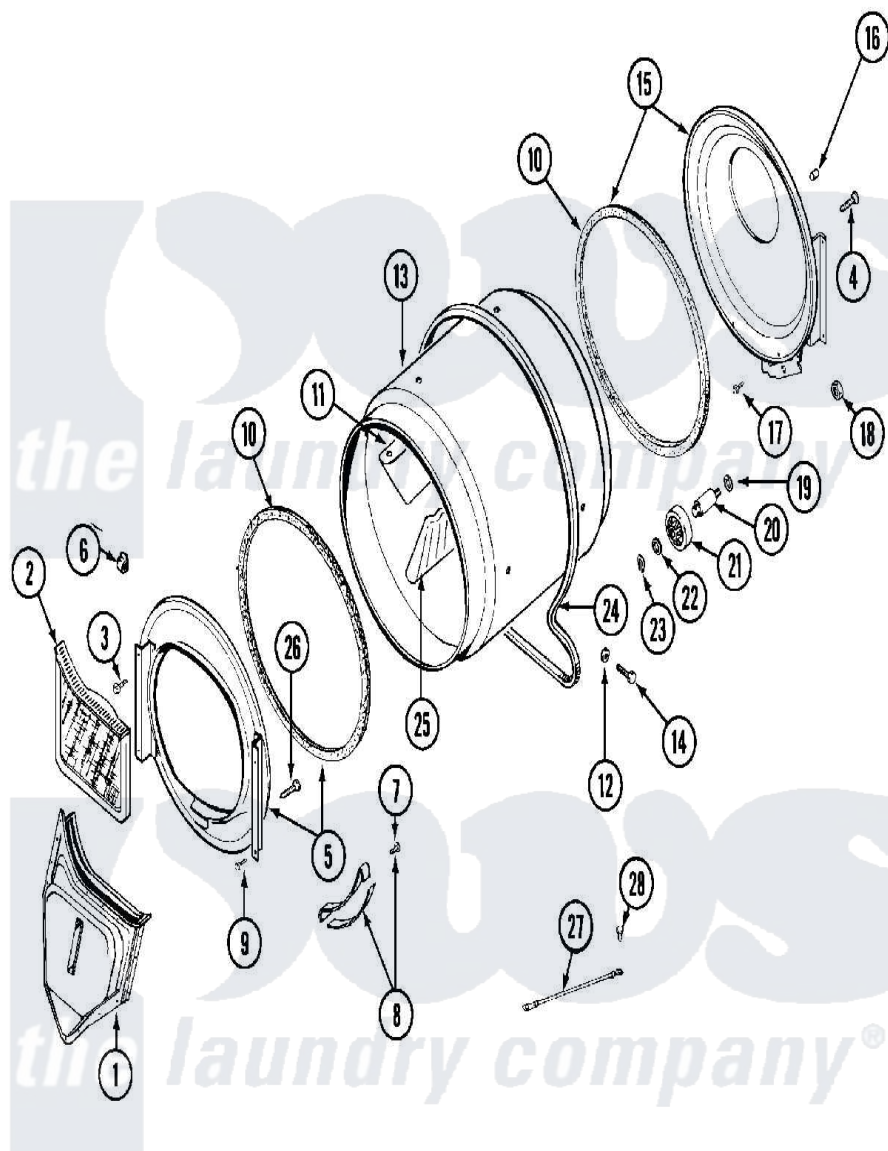

Maytag MDG13MNAAW 05 - TUMBLER

Maytag [Commercial Maytag MDG13MNAAW Dryer Parts](#) Parts Diagram 05 - TUMBLER
 Click on the part number to view part

Item	Original Part Number	Replaced By	Status	Part Description
001	33001016			Outlet Duct Assembly
002	33001170	33002970		Lint Filte
003	NLA		Not Available	SCREW, TUMBLER SUPPORT
004	Y313561			Screw---NA
005	33001179			Front, Tumbler
006	Y310376			Clip, Door Switch Harness
007	210720			Rivet, Bearing To Tumbler Frnt
008	306508			Tumbler Bearing Kit ---W
009	Y310632	1163839		Screw
010	314820			Seal, Tumbler
011	33001012			Baffle
012	314158			Washer, Baffle To Tumbler
013	33001108		Not Available	DRYER TUMBLER, W/O BAFFLES
014	Y310759			Screw, Tumbler Baffles
015	33001178			Back, Tumbler

016	NLA	Not Available	COVER, THREAD
017	Y310632	1163839	Screw
018	312538	33001443	Nut, Hex
019	Y313347	312535	Washer, Vault Mounting Brk.
020	Y312948	6-3129480	Shaft- Tumbler
021	Y303373	12001541	Drum Roller/Washer Assembly--W
022	312535		Washer, Vault Mounting Brk.
023	410233	9703438	Ring-Retrn
024	Y312959		Poly "V" Belt For Tumbler
025	33001004		Baffle, Tall
026	Y314110	33002917	Screw, No.10-16
027	901220		Ground Wire
028	910343	488234	Screw 8-32 X 1/4